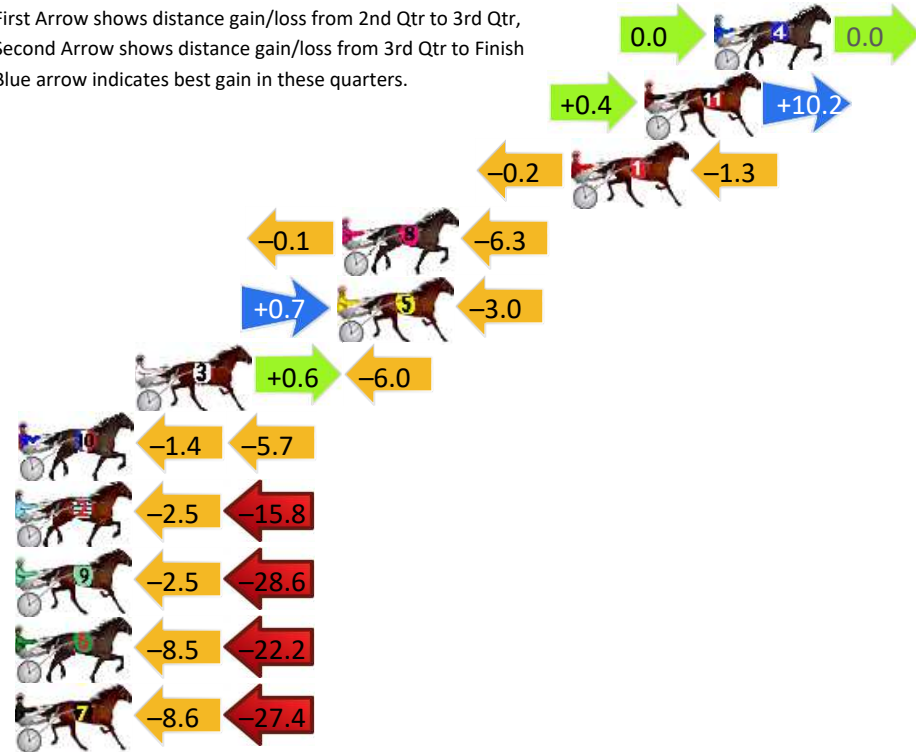

Shepparton Race 1 Distance 1690m

Tuesday, 23 June 2026

Gross Time: 2:01.10 MileRate: 1:55.30 LeadTime: 5.40s First Qtr: 28.80s Second Qtr: 28.90s Third Qtr: 29.10s Fourth Qtr: 28.90s

DATA TABLE: 800 / 400 Posi's are position from leader and (how wide the horse was at that position)

NoHorse	Plc	Mar	800 Posi	400 Posi	Time	3rd Qtr	4th Qt	
4	POSTIT LAFITE	1	0.0m	0.0m (0)	0.0m (0)	2:01.10	29.10s	28.90s
11	CATIES SON	2	2.8m	13.4m (0)	13.0m (0)	2:01.31	29.08s	28.17s
1	WHATS GLENDA GOT	3	5.7m	4.2m (0)	4.4m (0)	2:01.53	29.12s	29.01s
8	ALL JOKIN ASIDE	4	14.9m	8.5m (0)	8.6m (0)	2:02.23	29.11s	29.41s
5	REALLY SMARTIE	5	15.1m	12.8m (1)	12.1m (2)	2:02.25	29.05s	29.18s
3	WINGATE GUY	6	23.2m	17.8m (0)	17.2m (0)	2:02.86	29.06s	29.42s
10	OUR CHEEKY DEVIL	7	27.9m	20.8m (1)	22.2m (1)	2:03.22	29.20s	29.42s
2	TOBYS SHOUT	8	35.2m	16.9m (1)	19.4m (2)	2:03.77	29.28s	30.17s
9	FLIGHT LOUTENANT	9	35.5m	4.4m (2)	6.9m (1)	2:03.79	29.29s	31.09s
6	ELIZAJANE	10	38.9m	8.2m (1)	16.7m (1)	2:04.05	29.71s	30.65s
7	RETURN SERVE	11	40.4m	4.4m (1)	13.0m (1)	2:04.16	29.72s	31.02s

Finish Position and metres gained

First Arrow shows distance gain/loss from 2nd Qtr to 3rd Qtr, Second Arrow shows distance gain/loss from 3rd Qtr to Finish
Blue arrow indicates best gain in these quarters.

DATA TABLE: 800 / 400 Posi's are position from leader and (how wide the horse was at that position)

NoHorse	Plc	Mar	800 Posi	400 Posi	Time	3rd Qtr	4th Qt
4 PEARL OF PHILTRA	1	0.0m	12.9m (1)	7.8m (1)	2:41.50	29.51s	28.33s
3 THE KING OFTHEROAD	2	2.4m	8.4m (1)	4.5m (0)	2:41.68	29.60s	28.75s
1 AUSSIE JAY MAC	3	8.4m	4.4m (0)	0.0m (0)	2:42.14	29.57s	29.54s
2 FENWAY PARK	4	8.8m	4.1m (1)	0.3m (1)	2:42.17	29.61s	29.55s
5 MADDALEEZ	5	42.0m	9.0m (0)	8.2m (0)	2:44.69	29.83s	31.49s
7 FIFTY SEVEN CHEVY	6	62.2m	0.0m (0)	13.7m (0)	2:46.22	30.90s	32.62s