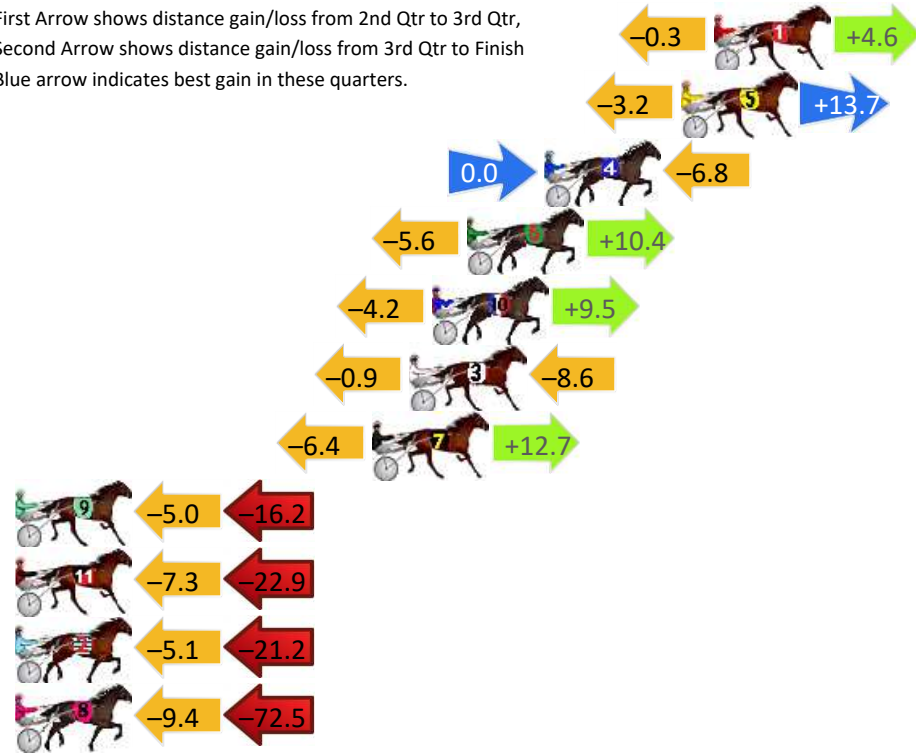

Finish Position and metres gained

First Arrow shows distance gain/loss from 2nd Qtr to 3rd Qtr, Second Arrow shows distance gain/loss from 3rd Qtr to Finish
Blue arrow indicates best gain in these quarters.

Shepparton Race 2 Distance 1690m

Tuesday, 23 June 2026

Gross Time: 2:02.70 MileRate: 1:56.80 LeadTime: 5.50s First Qtr: 29.30s Second Qtr: 29.90s Third Qtr: 28.20s Fourth Qtr: 29.80s

DATA TABLE: 800 / 400 Posi's are position from leader and (how wide the horse was at that position)

No	Horse	Plc	Mar	800 Posi	400 Posi	Time	3rd Qtr	4th Qt
1	MAJOR EASTWOOD	1	0.0m	4.3m (0)	4.6m (0)	2:02.70	28.23s	29.47s
5	THE TRAWLER	2	1.3m	11.8m (1)	15.0m (1)	2:02.80	28.45s	28.82s
4	BUNGY	3	6.8m	0.0m (0)	0.0m (0)	2:03.23	28.20s	30.33s
6	ELLIANA	4	9.9m	14.7m (0)	20.3m (1)	2:03.47	28.63s	29.11s
10	JASPER JAY	5	11.3m	16.6m (1)	20.8m (2)	2:03.58	28.53s	29.18s
3	EEBEEBEE	6	12.2m	2.7m (1)	3.6m (1)	2:03.65	28.27s	30.49s
7	HEAVENLY NIKKY	7	13.7m	20.0m (0)	26.4m (1)	2:03.77	28.70s	28.97s
9	BIG NIK	8	28.1m	6.9m (1)	11.9m (0)	2:04.89	28.57s	31.13s
11	GOODMORNING MIKI	9	52.0m	21.8m (1)	29.1m (2)	2:06.76	28.77s	31.76s
2	IM HELLS BELLE	10	60.5m	34.2m (0)	39.3m (0)	2:07.42	28.63s	31.69s
8	DIAMOND LOU	11	91.9m	10.0m (0)	19.4m (0)	2:09.88	28.90s	35.58s