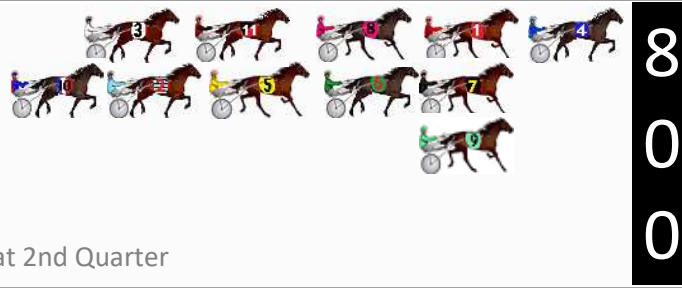

Finish Position and metres gained

First Arrow shows distance gain/loss from 2nd Qtr to 3rd Qtr, Second Arrow shows distance gain/loss from 3rd Qtr to Finish
Blue arrow indicates best gain in these quarters.