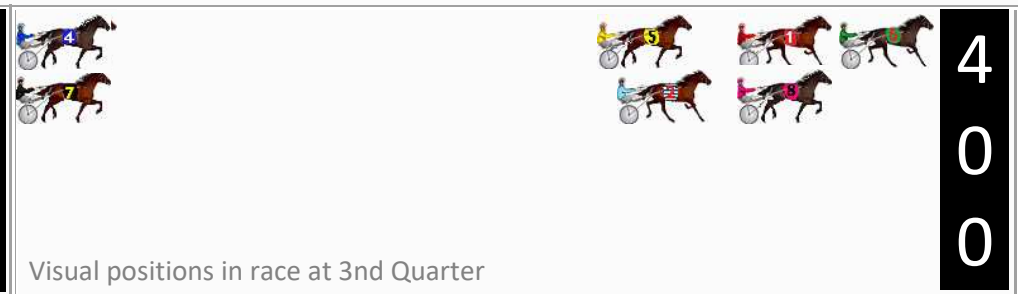

Shepparton Race 6 Distance 2190m

Tuesday, 23 June 2026

Gross Time: 2:47.60 MileRate: 2:03.20 LeadTime: 44.80s First Qtr: 31.50s Second Qtr: 31.70s Third Qtr: 29.70s Fourth Qtr: 29.90s

DATA TABLE: 800 / 400 Posi's are position from leader and (how wide the horse was at that position)

No	Horse	Plc	Mar	800 Posi	400 Posi	Time	3rd Qtr	4th Qt
6	JILLIBY TOPGUN	1	0.0m	0.0m (0)	0.0m (0)	2:47.60	29.70s	29.90s
5	VAN DOREN	2	6.6m	13.4m (0)	9.7m (0)	2:48.12	29.43s	29.70s
1	STARLIGHT RED	3	12.1m	4.5m (0)	4.1m (0)	2:48.55	29.67s	30.55s
2	SUZYS DREAM	4	16.1m	8.5m (0)	8.9m (1)	2:48.86	29.73s	30.50s
8	JETAWAY SAINT	5	18.2m	9.8m (1)	4.1m (1)	2:49.03	29.27s	31.03s
4	ALDEBARAN DENBAY	6	107.0m	25.6m (1)	34.6m (0)	2:55.98	30.37s	35.72s
7	MAJESTIC CHARMA	7	108.6m	15.3m (1)	72.0m (1)	2:56.11	33.90s	33.08s
3	IM IN STYLE	8	202.7m	119.2m (0)	134.0m (0)	3:03.48	30.83s	35.85s

Finish Position and metres gained

First Arrow shows distance gain/loss from 2nd Qtr to 3rd Qtr, Second Arrow shows distance gain/loss from 3rd Qtr to Finish
Blue arrow indicates best gain in these quarters.

Visual positions in race at 3rd Quarter