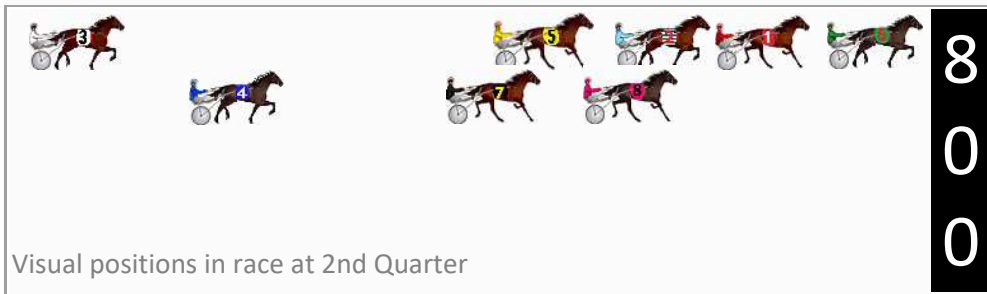

Shepparton Race 6 Distance 2190m

Tuesday, 23 June 2026

Gross Time: 2:47.60 MileRate: 2:03.20 LeadTime: 44.80s First Qtr: 31.50s Second Qtr: 31.70s Third Qtr: 29.70s Fourth Qtr: 29.90s

DATA TABLE: 800 / 400 Posi's are position from leader and (how wide the horse was at that position)

No	Horse	Plc	Mar	800 Posi	400 Posi	Time	3rd Qtr	4th Qt
6	JILLIBY TOPGUN	1	0.0m	0.0m (0)	0.0m (0)	2:47.60	29.70s	29.90s
5	VAN DOREN	2	6.6m	13.4m (0)	9.7m (0)	2:48.12	29.43s	29.70s
1	STARLIGHT RED	3	12.1m	4.5m (0)	4.1m (0)	2:48.55	29.67s	30.55s
2	SUZYS DREAM	4	16.1m	8.5m (0)	8.9m (1)	2:48.86	29.73s	30.50s
8	JETAWAY SAINT	5	18.2m	9.8m (1)	4.1m (1)	2:49.03	29.27s	31.03s
4	ALDEBARAN DENBAY	6	107.0m	25.6m (1)	34.6m (0)	2:55.98	30.37s	35.72s
7	MAJESTIC CHARMA	7	108.6m	15.3m (1)	72.0m (1)	2:56.11	33.90s	33.08s
3	IM IN STYLE	8	202.7m	119.2m (0)	134.0m (0)	3:03.48	30.83s	35.85s

Finish Position and metres gained

First Arrow shows distance gain/loss from 2nd Qtr to 3rd Qtr, Second Arrow shows distance gain/loss from 3rd Qtr to Finish
Blue arrow indicates best gain in these quarters.

Visual positions in race at 2nd Quarter

Visual positions in race at 3rd Quarter