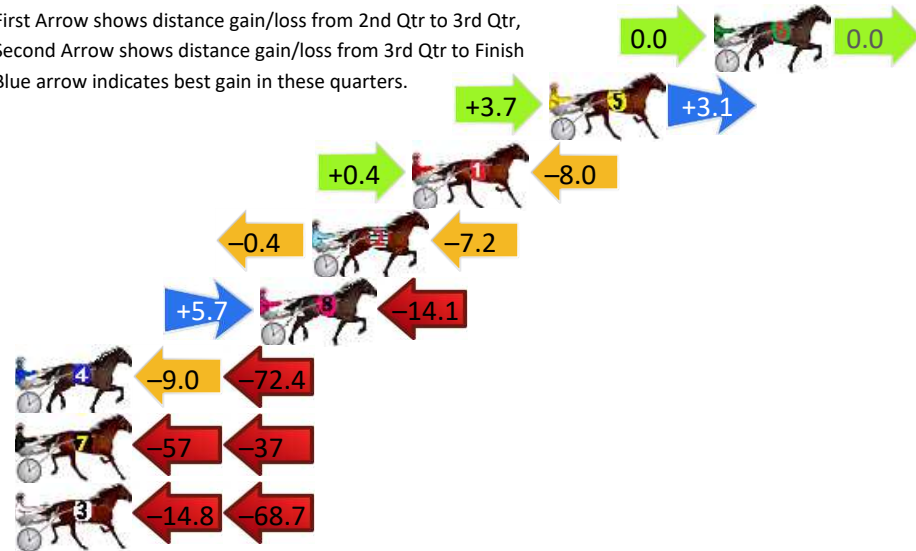

Finish Position and metres gained

First Arrow shows distance gain/loss from 2nd Qtr to 3rd Qtr, Second Arrow shows distance gain/loss from 3rd Qtr to Finish
Blue arrow indicates best gain in these quarters.

800

Visual positions in race at 2nd Quarter

400

Visual positions in race at 3rd Quarter

Shepparton Race 6 Distance 2190m

Tuesday, 23 June 2026

Gross Time: 2:47.60 MileRate: 2:03.20 LeadTime: 44.80s First Qtr: 31.50s Second Qtr: 31.70s Third Qtr: 29.70s Fourth Qtr: 29.90s

DATA TABLE: 800 / 400 Posi's are position from leader and (how wide the horse was at that position)

No	Horse	Plc	Mar	800 Posi	400 Posi	Time	3rd Qtr	4th Qt
6	JILLIBY TOPGUN	1	0.0m	0.0m (0)	0.0m (0)	2:47.60	29.70s	29.90s
5	VAN DOREN	2	6.6m	13.4m (0)	9.7m (0)	2:48.12	29.43s	29.70s
1	STARLIGHT RED	3	12.1m	4.5m (0)	4.1m (0)	2:48.55	29.67s	30.55s
2	SUZYS DREAM	4	16.1m	8.5m (0)	8.9m (1)	2:48.86	29.73s	30.50s
8	JETAWAY SAINT	5	18.2m	9.8m (1)	4.1m (1)	2:49.03	29.27s	31.03s
4	ALDEBARAN DENBAY	6	107.0m	25.6m (1)	34.6m (0)	2:55.98	30.37s	35.72s
7	MAJESTIC CHARMA	7	108.6m	15.3m (1)	72.0m (1)	2:56.11	33.90s	33.08s
3	IM IN STYLE	8	202.7m	119.2m (0)	134.0m (0)	3:03.48	30.83s	35.85s