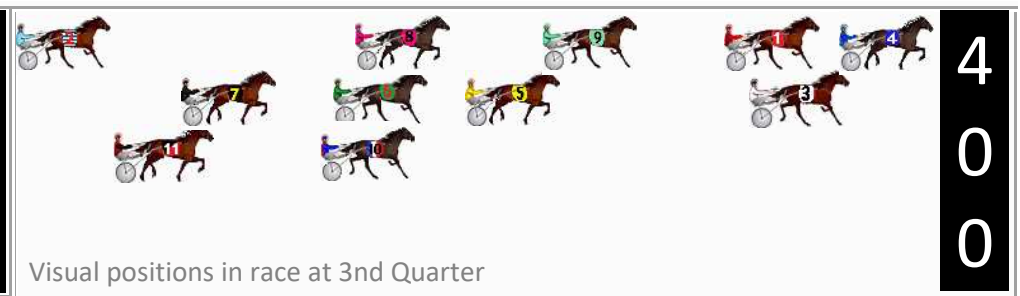

Finish Position and metres gained

First Arrow shows distance gain/loss from 2nd Qtr to 3rd Qtr, Second Arrow shows distance gain/loss from 3rd Qtr to Finish
Blue arrow indicates best gain in these quarters.

No	Horse	Plc	Mar	800 Posi	400 Posi	Time	3rd Qtr	4th Qt
1	MAJOR EASTWOOD	1	0.0m	4.3m (0)	4.6m (0)	2:02.70	28.23s	29.47s
5	THE TRAWLER	2	1.3m	11.8m (1)	15.0m (1)	2:02.80	28.45s	28.82s
4	BUNGY	3	6.8m	0.0m (0)	0.0m (0)	2:03.23	28.20s	30.33s
6	ELLIANA	4	9.9m	14.7m (0)	20.3m (1)	2:03.47	28.63s	29.11s
10	JASPER JAY	5	11.3m	16.6m (1)	20.8m (2)	2:03.58	28.53s	29.18s
3	EEBEEBEE	6	12.2m	2.7m (1)	3.6m (1)	2:03.65	28.27s	30.49s
7	HEAVENLY NIKKY	7	13.7m	20.0m (0)	26.4m (1)	2:03.77	28.70s	28.97s
9	BIG NIK	8	28.1m	6.9m (1)	11.9m (0)	2:04.89	28.57s	31.13s
11	GOODMORNING MIKI	9	52.0m	21.8m (1)	29.1m (2)	2:06.76	28.77s	31.76s
2	IM HELLS BELLE	10	60.5m	34.2m (0)	39.3m (0)	2:07.42	28.63s	31.69s
8	DIAMOND LOU	11	91.9m	10.0m (0)	19.4m (0)	2:09.88	28.90s	35.58s