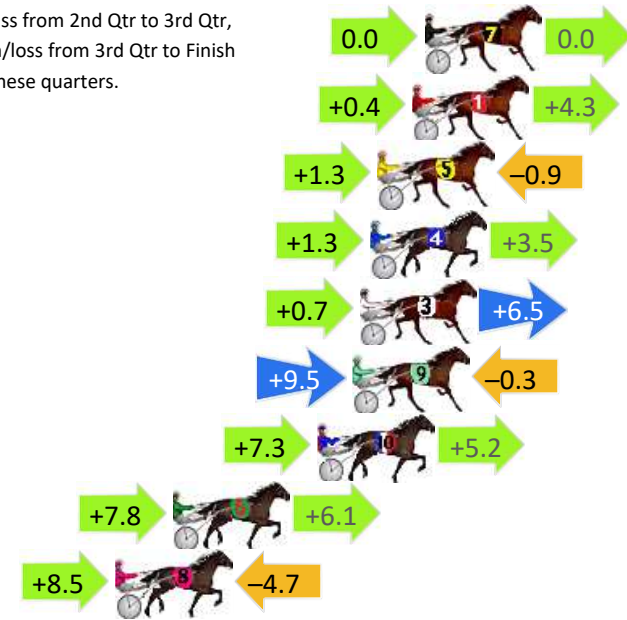

Finish Position and metres gained

First Arrow shows distance gain/loss from 2nd Qtr to 3rd Qtr, Second Arrow shows distance gain/loss from 3rd Qtr to Finish
Blue arrow indicates best gain in these quarters.

Shepparton Race 3 Distance 1690m

Tuesday, 23 June 2026

Gross Time: 2:02.90 MileRate: 1:57.00 LeadTime: 5.50s First Qtr: 29.60s Second Qtr: 31.20s Third Qtr: 27.80s Fourth Qtr: 28.80s

DATA TABLE: 800 / 400 Posi's are position from leader and (how wide the horse was at that position)

NoHorse	Plc	Mar	800 Posi	400 Posi	Time	3rd Qtr	4th Qt
7 ALIZA HILL	1	0.0m	0.0m (0)	0.0m (0)	2:02.90	27.80s	28.80s
1 DENNY ROCKS	2	0.5m	5.2m (0)	4.8m (0)	2:02.94	27.78s	28.50s
5 IM DUSTEE	3	1.9m	2.3m (1)	1.0m (1)	2:03.04	27.71s	28.87s
4 THE GOLDEN HOOK	4	2.2m	7.0m (1)	5.7m (1)	2:03.07	27.71s	28.57s
3 FEEL THE REIGN	5	2.6m	9.8m (0)	9.1m (0)	2:03.10	27.76s	28.36s
9 CO CAPTAIN	6	2.9m	12.1m (1)	2.6m (2)	2:03.12	27.14s	28.84s
10 OWEN THE SAINTS	7	4.3m	16.8m (0)	9.5m (1)	2:03.23	27.31s	28.46s
6 MUSSEL SHOALS	8	10.1m	24.0m (1)	16.2m (1)	2:03.66	27.28s	28.42s
8 FLIP A COIN	9	12.4m	16.2m (1)	7.7m (2)	2:03.84	27.22s	29.20s