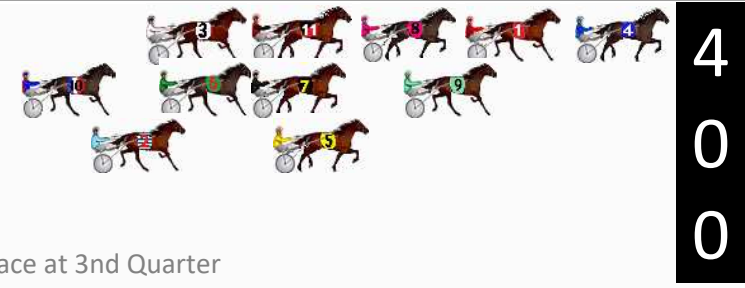

Shepparton Race 1 Distance 1690m

Tuesday, 23 June 2026

Gross Time: 2:01.10 MileRate: 1:55.30 LeadTime: 5.40s First Qtr: 28.80s Second Qtr: 28.90s Third Qtr: 29.10s Fourth Qtr: 28.90s

DATA TABLE: 800 / 400 Posi's are position from leader and (how wide the horse was at that position)

Finish Position and metres gained

First Arrow shows distance gain/loss from 2nd Qtr to 3rd Qtr, Second Arrow shows distance gain/loss from 3rd Qtr to Finish
Blue arrow indicates best gain in these quarters.