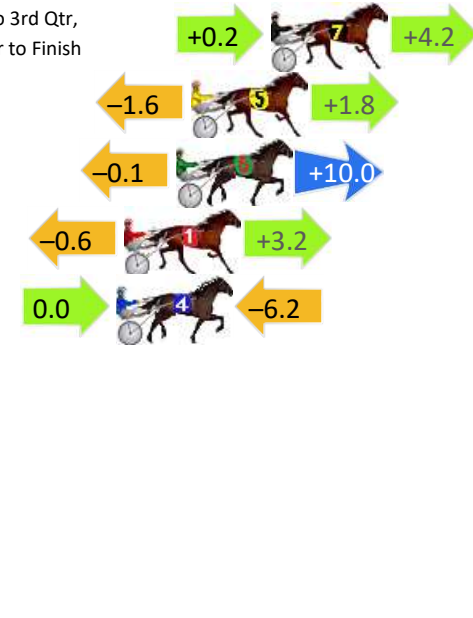

Finish Position and metres gained

First Arrow shows distance gain/loss from 2nd Qtr to 3rd Qtr, Second Arrow shows distance gain/loss from 3rd Qtr to Finish
Blue arrow indicates best gain in these quarters.

Shepparton Race 4 Distance 1690m

Tuesday, 23 June 2026

Gross Time: 2:03.70 MileRate: 1:57.80 LeadTime: 5.30s First Qtr: 29.05s Second Qtr: 31.10s Third Qtr: 28.40s Fourth Qtr: 29.85s

DATA TABLE: 800 / 400 Posi's are position from leader and (how wide the horse was at that position)