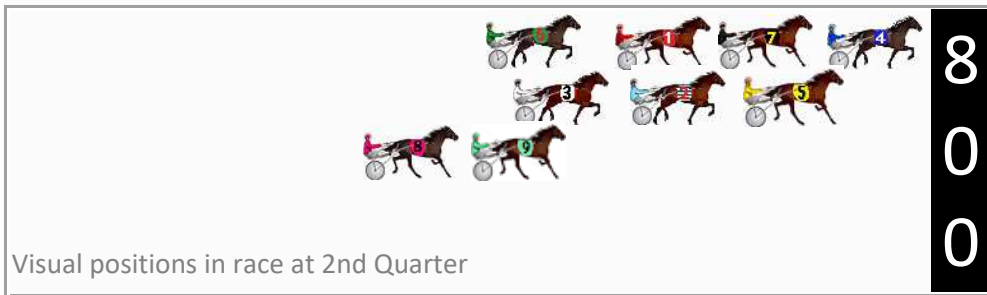

Finish Position and metres gained

First Arrow shows distance gain/loss from 2nd Qtr to 3rd Qtr, Second Arrow shows distance gain/loss from 3rd Qtr to Finish
Blue arrow indicates best gain in these quarters.