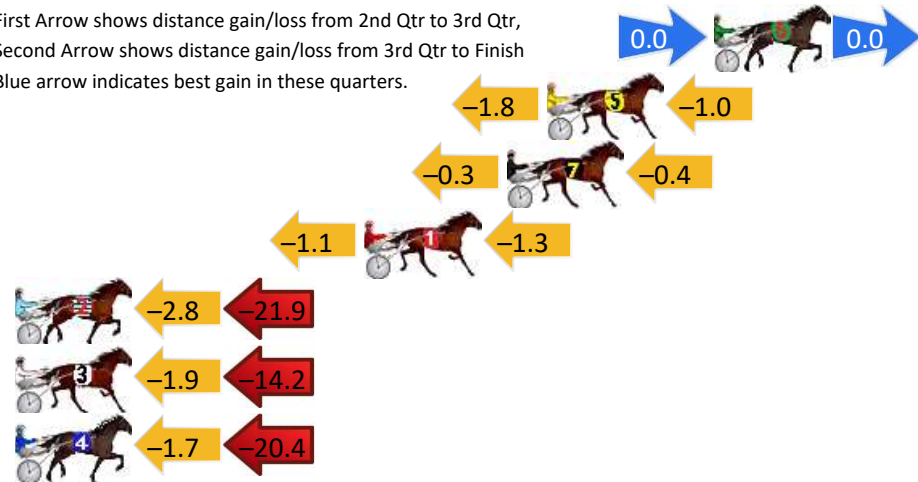

Shepparton Race 7 Distance 2190m

Tuesday, 23 June 2026

Gross Time: 2:40.00 MileRate: 1:57.60 LeadTime: 43.30s First Qtr: 29.80s Second Qtr: 29.90s Third Qtr: 27.90s Fourth Qtr: 29.10s

DATA TABLE: 800 / 400 Posi's are position from leader and (how wide the horse was at that position)

No	Horse	Plc	Mar	800 Posi	400 Posi	Time	3rd Qtr	4th Qt
6	WITH IN REASON	1	0.0m	0.0m (0)	0.0m (0)	2:40.00	27.90s	29.10s
5	DRESSED IN GOLD	2	6.7m	3.9m (0)	5.7m (0)	2:40.51	28.03s	29.21s
7	SHARP INTEREST	3	8.3m	7.6m (1)	7.9m (2)	2:40.63	27.93s	29.17s
1	OH SWEET CREATURE	4	14.0m	11.6m (1)	12.7m (1)	2:41.07	27.99s	29.27s
2	GUEST ARTIST	5	28.4m	3.7m (1)	6.5m (1)	2:42.17	28.10s	30.81s
3	WONGA LAKE	6	28.7m	12.6m (0)	14.5m (0)	2:42.19	28.06s	30.26s
4	SPIRIT OF SAHARA	7	30.3m	8.2m (0)	9.9m (0)	2:42.31	28.03s	30.71s

Finish Position and metres gained

First Arrow shows distance gain/loss from 2nd Qtr to 3rd Qtr, Second Arrow shows distance gain/loss from 3rd Qtr to Finish
Blue arrow indicates best gain in these quarters.

800

Visual positions in race at 2nd Quarter