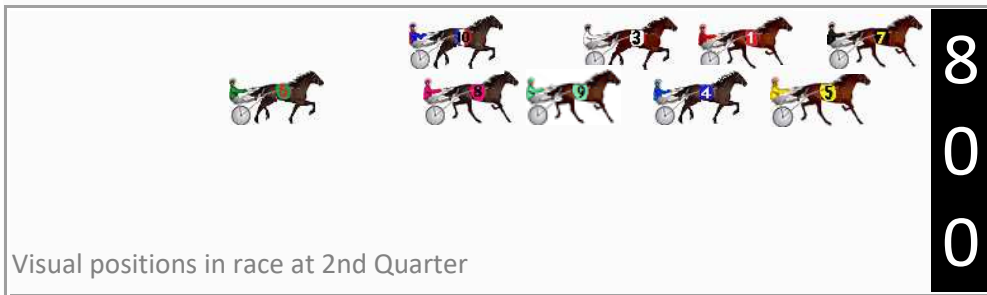

Finish Position and metres gained

First Arrow shows distance gain/loss from 2nd Qtr to 3rd Qtr, Second Arrow shows distance gain/loss from 3rd Qtr to Finish
Blue arrow indicates best gain in these quarters.