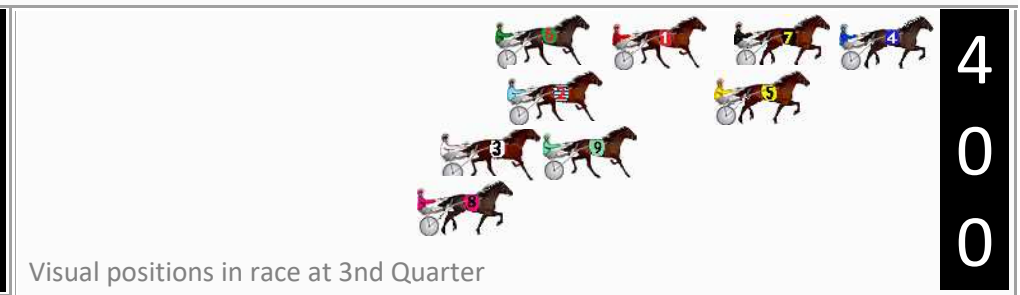

Shepparton Race 4 Distance 1690m

Tuesday, 23 June 2026

Gross Time: 2:03.70 MileRate: 1:57.80 LeadTime: 5.30s First Qtr: 29.05s Second Qtr: 31.10s Third Qtr: 28.40s Fourth Qtr: 29.85s

DATA TABLE: 800 / 400 Posi's are position from leader and (how wide the horse was at that position)

NoHorse	Plc	Mar	800 Posi	400 Posi	Time	3rd Qtr	4th Qt
7 HIGHVIEW HAMMER	1	0.0m	4.4m (0)	4.2m (0)	2:03.70	28.39s	29.55s
5 OUR MYSTERY BET	2	3.2m	3.4m (1)	5.0m (1)	2:03.95	28.52s	29.74s
6 MISS HERMES	3	3.8m	13.7m (0)	13.8m (0)	2:04.00	28.43s	29.15s
1 ATOMIC GLORY	4	5.9m	8.5m (0)	9.1m (0)	2:04.16	28.46s	29.65s
4 ALCATRAZ GIRL	5	6.2m	0.0m (0)	0.0m (0)	2:04.18	28.40s	30.33s
9 KRAKEY	6	25.4m	14.3m (2)	11.9m (2)	2:05.69	28.25s	30.98s
3 IAMAWINGATE	7	25.5m	12.6m (1)	16.0m (2)	2:05.69	28.67s	30.68s
2 WHERES WOOD WOOD	8	26.3m	7.9m (1)	13.3m (1)	2:05.76	28.80s	30.95s
8 OUR TRUE COLOURS	9	26.5m	18.6m (2)	16.9m (3)	2:05.77	28.31s	30.70s

Finish Position and metres gained

First Arrow shows distance gain/loss from 2nd Qtr to 3rd Qtr, Second Arrow shows distance gain/loss from 3rd Qtr to Finish
Blue arrow indicates best gain in these quarters.