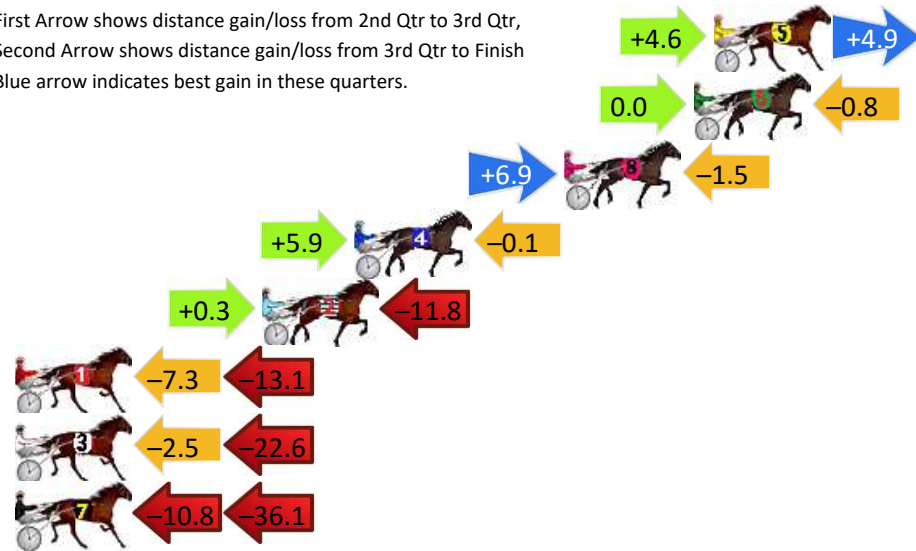

Finish Position and metres gained

First Arrow shows distance gain/loss from 2nd Qtr to 3rd Qtr, Second Arrow shows distance gain/loss from 3rd Qtr to Finish
Blue arrow indicates best gain in these quarters.

Shepparton Race 5 Distance 2190m

Tuesday, 23 June 2026

Gross Time: 2:44.80 MileRate: 2:01.10 LeadTime: 42.40s First Qtr: 31.10s Second Qtr: 30.90s Third Qtr: 29.60s Fourth Qtr: 30.80s

DATA TABLE: 800 / 400 Posi's are position from leader and (how wide the horse was at that position)