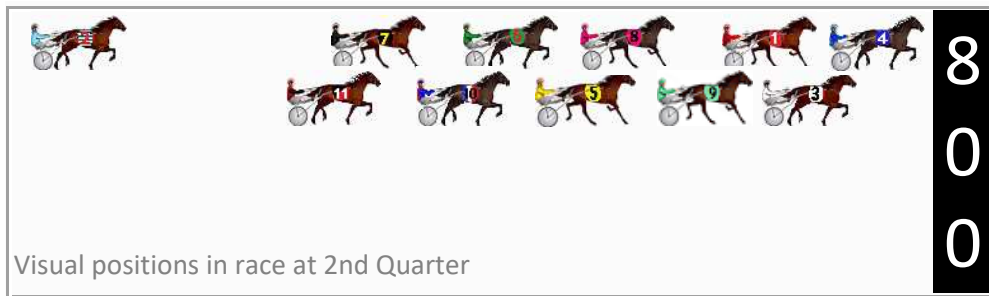

Finish Position and metres gained

First Arrow shows distance gain/loss from 2nd Qtr to 3rd Qtr, Second Arrow shows distance gain/loss from 3rd Qtr to Finish
Blue arrow indicates best gain in these quarters.

No	Horse	Plc	Mar	800 Posi	400 Posi	Time	3rd Qtr	4th Qt
1	MAJOR EASTWOOD	1	0.0m	4.3m (0)	4.6m (0)	2:02.70	28.23s	29.47s
5	THE TRAWLER	2	1.3m	11.8m (1)	15.0m (1)	2:02.80	28.45s	28.82s
4	BUNGY	3	6.8m	0.0m (0)	0.0m (0)	2:03.23	28.20s	30.33s
6	ELLIANA	4	9.9m	14.7m (0)	20.3m (1)	2:03.47	28.63s	29.11s
10	JASPER JAY	5	11.3m	16.6m (1)	20.8m (2)	2:03.58	28.53s	29.18s
3	EEBEEBEE	6	12.2m	2.7m (1)	3.6m (1)	2:03.65	28.27s	30.49s
7	HEAVENLY NIKKY	7	13.7m	20.0m (0)	26.4m (1)	2:03.77	28.70s	28.97s
9	BIG NIK	8	28.1m	6.9m (1)	11.9m (0)	2:04.89	28.57s	31.13s
11	GOODMORNING MIKI	9	52.0m	21.8m (1)	29.1m (2)	2:06.76	28.77s	31.76s
2	IM HELLS BELLE	10	60.5m	34.2m (0)	39.3m (0)	2:07.42	28.63s	31.69s
8	DIAMOND LOU	11	91.9m	10.0m (0)	19.4m (0)	2:09.88	28.90s	35.58s