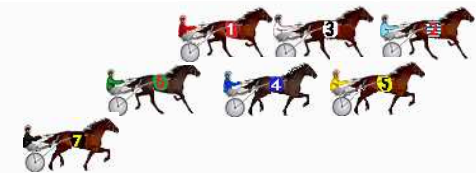

4
0
0

Visual positions in race at 3rd Quarter