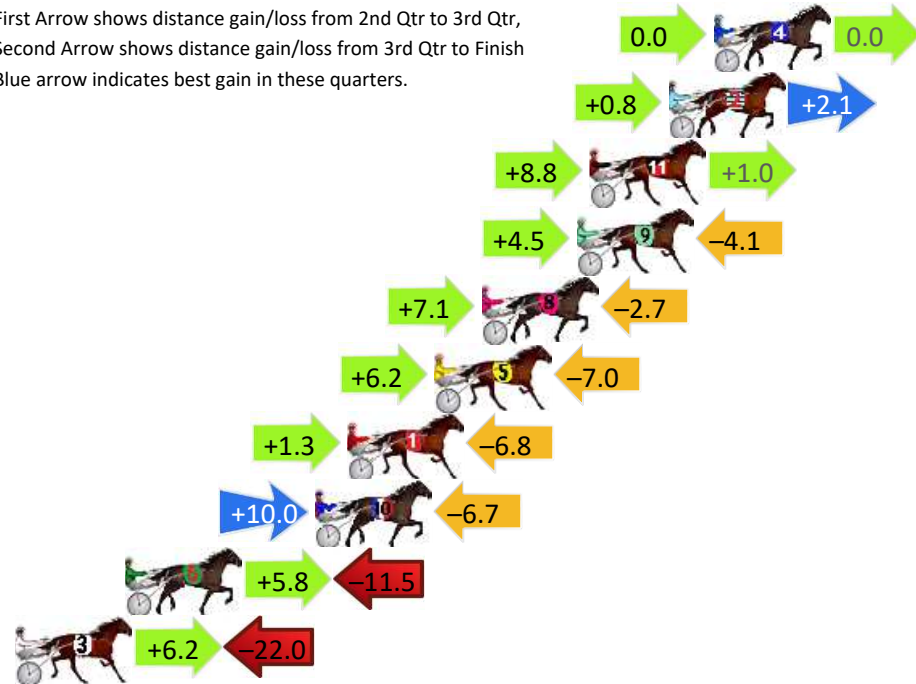

## Finish Position and metres gained

First Arrow shows distance gain/loss from 2nd Qtr to 3rd Qtr, Second Arrow shows distance gain/loss from 3rd Qtr to Finish  
Blue arrow indicates best gain in these quarters.

800

Visual positions in race at 2nd Quarter

400

Visual positions in race at 3rd Quarter

# Shepparton Race 2 Distance 1690m

Tuesday, 16 June 2026

Gross Time: 2:03.30 MileRate: 1:57.40 LeadTime: 5.60s First Qtr: 28.40s Second Qtr: 31.50s Third Qtr: 29.30s Fourth Qtr: 28.50s

DATA TABLE: 800 / 400 Posi's are position from leader and (how wide the horse was at that position)