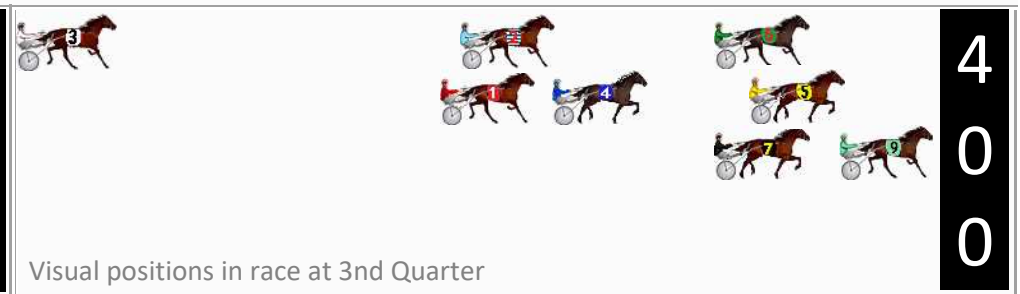

## Finish Position and metres gained

First Arrow shows distance gain/loss from 2nd Qtr to 3rd Qtr, Second Arrow shows distance gain/loss from 3rd Qtr to Finish  
Blue arrow indicates best gain in these quarters.