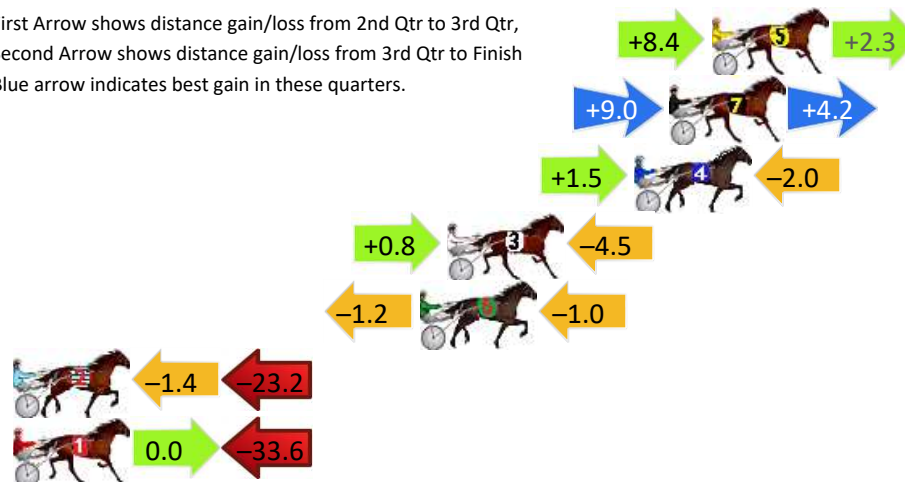

## Finish Position and metres gained

First Arrow shows distance gain/loss from 2nd Qtr to 3rd Qtr, Second Arrow shows distance gain/loss from 3rd Qtr to Finish  
Blue arrow indicates best gain in these quarters.

# Shepparton Race 5 Distance 1690m

Tuesday, 16 June 2026

Gross Time: 2:01.80 MileRate: 1:56.00 LeadTime: 5.40s First Qtr: 29.40s Second Qtr: 29.90s Third Qtr: 28.50s Fourth Qtr: 28.60s

DATA TABLE: 800 / 400 Posi's are position from leader and (how wide the horse was at that position)

No	Horse	Plc	Mar	800 Posi	400 Posi	Time	3rd Qtr	4th Qt
5	EVILEYE	1	0.0m	10.7m (1)	2.3m (2)	2:01.80	27.90s	28.44s
7	FLIP A COIN	2	1.7m	14.9m (1)	5.9m (2)	2:01.93	27.86s	28.31s
4	DIRECT COMMAND	3	3.1m	2.6m (1)	1.1m (1)	2:02.03	28.39s	28.75s
3	GUEST ARTIST	4	10.6m	6.9m (1)	6.1m (1)	2:02.60	28.44s	28.97s
6	FLOJOS BEST	5	11.7m	9.5m (0)	10.7m (1)	2:02.68	28.59s	28.72s
2	RUBY WINGATE	6	28.8m	4.2m (0)	5.6m (0)	2:03.96	28.60s	30.36s
1	JULZ MARIE	7	33.6m	0.0m (0)	0.0m (0)	2:04.32	28.50s	31.12s