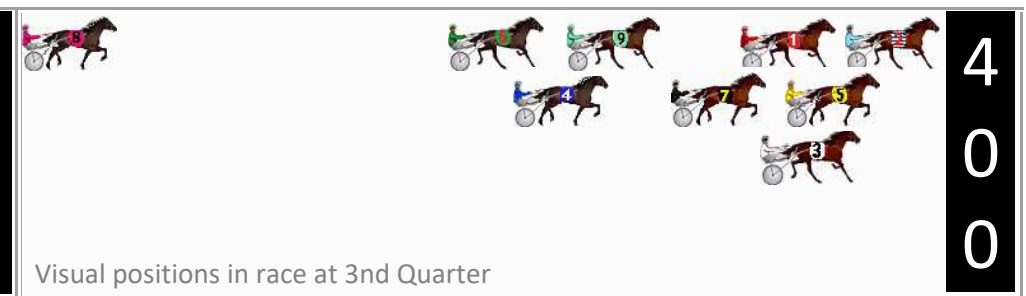

Shepparton Race 4 Distance 2190m

Tuesday, 16 June 2026

Gross Time: 2:41.40 MileRate: 1:58.60 LeadTime: 43.50s First Qtr: 29.60s Second Qtr: 30.70s Third Qtr: 28.40s Fourth Qtr: 29.20s

DATA TABLE: 800 / 400 Posi's are position from leader and (how wide the horse was at that position)

No	Horse	Plc	Mar	800 Posi	400 Posi	Time	3rd Qtr	4th Qt
1	SRIRACHA	1	0.0m	4.3m (0)	4.2m (0)	2:41.40	28.40s	28.90s
3	FENWAY PARK	2	0.4m	12.5m (2)	3.4m (2)	2:41.43	27.76s	28.99s
2	HELLOVASTORY	3	5.2m	0.0m (0)	0.0m (0)	2:41.80	28.40s	29.60s
9	AUSSIE JAY MAC	4	5.6m	8.9m (0)	11.2m (0)	2:41.83	28.57s	28.83s
5	THE KING OFTHEROAD	5	7.4m	1.8m (1)	2.4m (1)	2:41.97	28.44s	29.60s
7	CAMERINA	6	7.8m	6.0m (1)	7.0m (1)	2:42.00	28.47s	29.30s
4	BOUNCED	7	31.3m	16.8m (2)	13.3m (1)	2:43.80	28.17s	30.65s
6	DONT ASK AGAIN	8	45.0m	10.7m (1)	15.9m (0)	2:44.85	28.78s	31.51s
8	HOLD ON FOREVER	9	141.2m	83.6m (0)	93.2m (0)	2:52.21	29.17s	33.34s

Finish Position and metres gained

First Arrow shows distance gain/loss from 2nd Qtr to 3rd Qtr, Second Arrow shows distance gain/loss from 3rd Qtr to Finish
Blue arrow indicates best gain in these quarters.