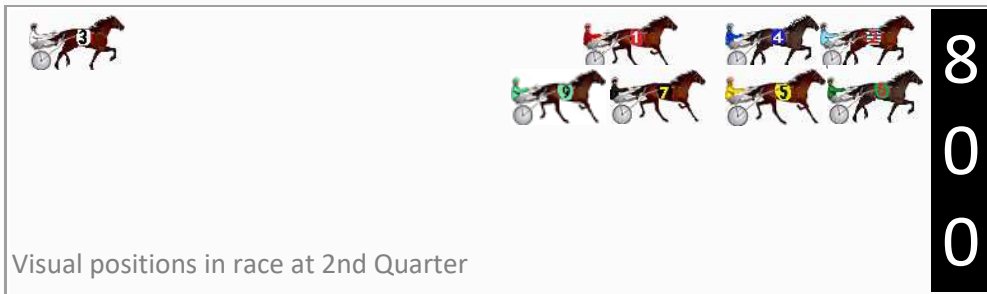

## Finish Position and metres gained

First Arrow shows distance gain/loss from 2nd Qtr to 3rd Qtr, Second Arrow shows distance gain/loss from 3rd Qtr to Finish  
Blue arrow indicates best gain in these quarters.