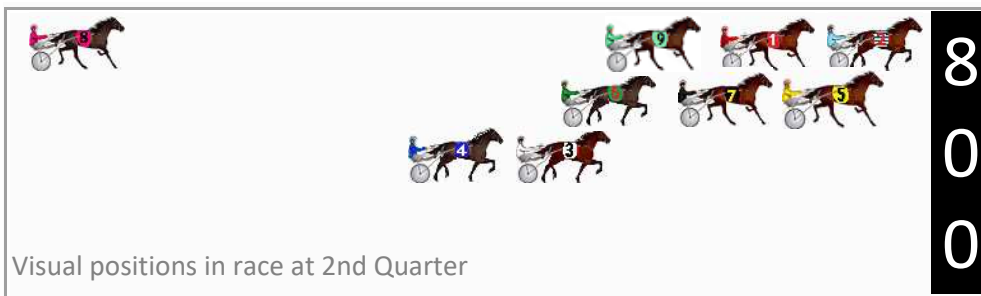

Shepparton Race 4 Distance 2190m

Tuesday, 16 June 2026

Gross Time: 2:41.40 MileRate: 1:58.60 LeadTime: 43.50s First Qtr: 29.60s Second Qtr: 30.70s Third Qtr: 28.40s Fourth Qtr: 29.20s

DATA TABLE: 800 / 400 Posi's are position from leader and (how wide the horse was at that position)

No	Horse	Plc	Mar	800 Posi	400 Posi	Time	3rd Qtr	4th Qt
1	SRIRACHA	1	0.0m	4.3m (0)	4.2m (0)	2:41.40	28.40s	28.90s
3	FENWAY PARK	2	0.4m	12.5m (2)	3.4m (2)	2:41.43	27.76s	28.99s
2	HELLOVASTORY	3	5.2m	0.0m (0)	0.0m (0)	2:41.80	28.40s	29.60s
9	AUSSIE JAY MAC	4	5.6m	8.9m (0)	11.2m (0)	2:41.83	28.57s	28.83s
5	THE KING OFTHEROAD	5	7.4m	1.8m (1)	2.4m (1)	2:41.97	28.44s	29.60s
7	CAMERINA	6	7.8m	6.0m (1)	7.0m (1)	2:42.00	28.47s	29.30s
4	BOUNCED	7	31.3m	16.8m (2)	13.3m (1)	2:43.80	28.17s	30.65s
6	DONT ASK AGAIN	8	45.0m	10.7m (1)	15.9m (0)	2:44.85	28.78s	31.51s
8	HOLD ON FOREVER	9	141.2m	83.6m (0)	93.2m (0)	2:52.21	29.17s	33.34s

Finish Position and metres gained

First Arrow shows distance gain/loss from 2nd Qtr to 3rd Qtr, Second Arrow shows distance gain/loss from 3rd Qtr to Finish
Blue arrow indicates best gain in these quarters.