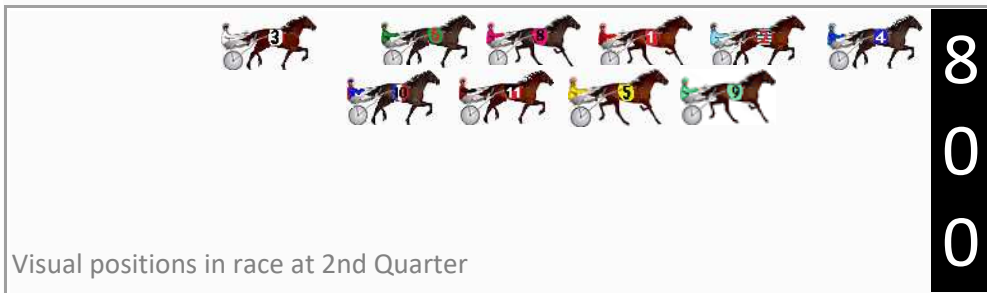

## Finish Position and metres gained

First Arrow shows distance gain/loss from 2nd Qtr to 3rd Qtr, Second Arrow shows distance gain/loss from 3rd Qtr to Finish  
Blue arrow indicates best gain in these quarters.

800

Visual positions in race at 2nd Quarter

400

Visual positions in race at 3rd Quarter

NoHorse	Plc	Mar	800 Posi	400 Posi	Time	3rd Qtr	4th Qt
4 HEYNOWHEYNOW	1	0.0m	0.0m (0)	0.0m (0)	2:03.30	29.30s	28.50s
2 HEAVENLY FLYER	2	1.8m	4.7m (0)	3.9m (0)	2:03.43	29.24s	28.35s
11 MAJOR EASTWOOD	3	5.0m	14.8m (1)	6.0m (3)	2:03.67	28.65s	28.44s
9 ELLIANA	4	5.5m	5.9m (1)	1.4m (1)	2:03.71	28.97s	28.81s
8 DIAMOND LOU	5	9.3m	13.7m (0)	6.6m (1)	2:04.00	28.77s	28.73s
5 TOUCH OF REALITY	6	11.2m	10.4m (1)	4.2m (2)	2:04.14	28.84s	29.04s
1 GLENANGE MISS	7	14.7m	9.2m (0)	7.9m (0)	2:04.40	29.20s	29.03s
10 GOODMORNING MIKI	8	16.0m	19.3m (1)	9.3m (2)	2:04.50	28.56s	29.03s
6 CAPTAIN MILO	9	23.6m	17.9m (0)	12.1m (1)	2:05.07	28.87s	29.40s
3 COBARGO MILLY	10	40.1m	24.3m (0)	18.1m (1)	2:06.30	28.83s	30.20s