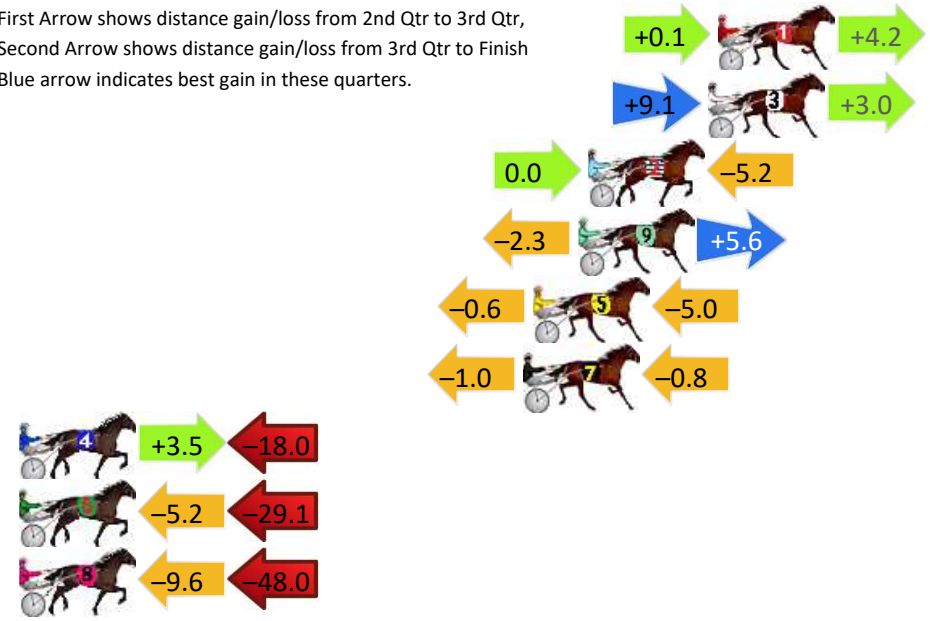

## Finish Position and metres gained

First Arrow shows distance gain/loss from 2nd Qtr to 3rd Qtr, Second Arrow shows distance gain/loss from 3rd Qtr to Finish  
Blue arrow indicates best gain in these quarters.

# Shepparton Race 4 Distance 2190m

Tuesday, 16 June 2026

Gross Time: 2:41.40 MileRate: 1:58.60 LeadTime: 43.50s First Qtr: 29.60s Second Qtr: 30.70s Third Qtr: 28.40s Fourth Qtr: 29.20s

DATA TABLE: 800 / 400 Posi's are position from leader and (how wide the horse was at that position)

No	Horse	Plc	Mar	800 Posi	400 Posi	Time	3rd Qtr	4th Qt
1	SRIRACHA	1	0.0m	4.3m (0)	4.2m (0)	2:41.40	28.40s	28.90s
3	FENWAY PARK	2	0.4m	12.5m (2)	3.4m (2)	2:41.43	27.76s	28.99s
2	HELLOVASTORY	3	5.2m	0.0m (0)	0.0m (0)	2:41.80	28.40s	29.60s
9	AUSSIE JAY MAC	4	5.6m	8.9m (0)	11.2m (0)	2:41.83	28.57s	28.83s
5	THE KING OFTHEROAD	5	7.4m	1.8m (1)	2.4m (1)	2:41.97	28.44s	29.60s
7	CAMERINA	6	7.8m	6.0m (1)	7.0m (1)	2:42.00	28.47s	29.30s
4	BOUNCED	7	31.3m	16.8m (2)	13.3m (1)	2:43.80	28.17s	30.65s
6	DONT ASK AGAIN	8	45.0m	10.7m (1)	15.9m (0)	2:44.85	28.78s	31.51s
8	HOLD ON FOREVER	9	141.2m	83.6m (0)	93.2m (0)	2:52.21	29.17s	33.34s