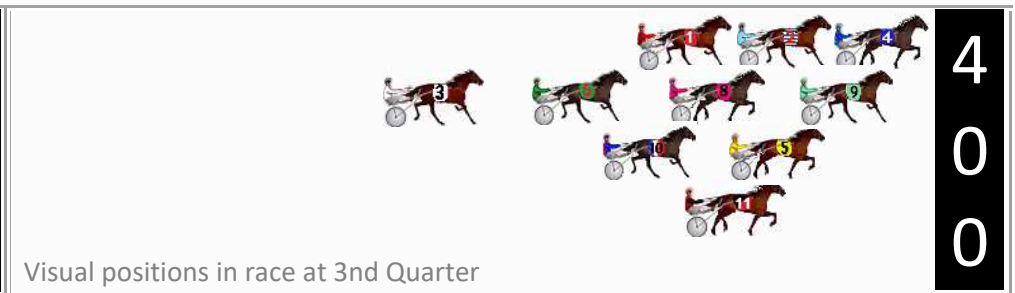

## Finish Position and metres gained

First Arrow shows distance gain/loss from 2nd Qtr to 3rd Qtr, Second Arrow shows distance gain/loss from 3rd Qtr to Finish Blue arrow indicates best gain in these quarters.