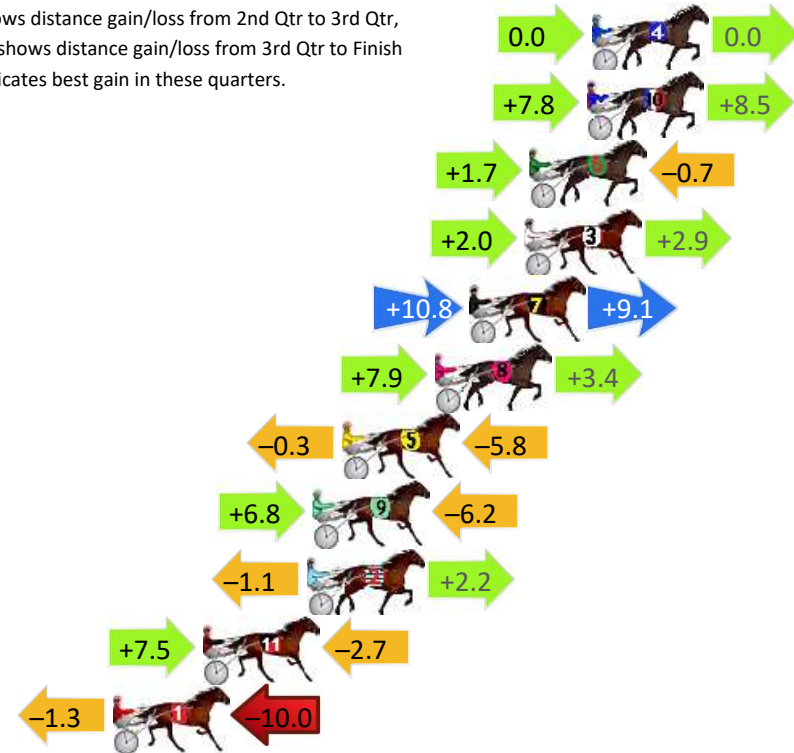

# Shepparton Race 1 Distance 1690m

Tuesday, 16 June 2026

Gross Time: 2:04.90 MileRate: 1:58.90 LeadTime: 5.80s First Qtr: 29.40s Second Qtr: 31.70s Third Qtr: 29.10s Fourth Qtr: 28.90s

DATA TABLE: 800 / 400 Posi's are position from leader and (how wide the horse was at that position)

No	Horse	Plc	Mar	800 Posi	400 Posi	Time	3rd Qtr	4th Qt
4	MISS HERMES	1	0.0m	0.0m (0)	0.0m (0)	2:04.90	29.10s	28.90s
10	IAMAWINGATE	2	0.2m	16.5m (1)	8.7m (2)	2:04.92	28.53s	28.29s
6	ARRAPS	3	2.5m	3.5m (1)	1.8m (1)	2:05.09	28.97s	28.96s
3	THE LADYBIRD	4	2.7m	7.6m (1)	5.6m (1)	2:05.10	28.95s	28.70s
7	WHERE'S WOOD WOOD	5	4.9m	24.8m (1)	14.0m (1)	2:05.27	28.31s	28.26s
8	KNOW THE SCORE	6	6.3m	17.6m (0)	9.7m (1)	2:05.38	28.53s	28.68s
5	QUEENHIGH FLUSH	7	10.0m	3.9m (0)	4.2m (0)	2:05.66	29.12s	29.36s
9	DREAMTIME NALA	8	11.2m	11.8m (1)	5.0m (2)	2:05.75	28.60s	29.39s
2	OLLY ODD POTTS	9	11.4m	12.5m (0)	13.6m (0)	2:05.76	29.18s	28.78s
11	THE TOOTH FAIRY	10	15.6m	20.4m (1)	12.9m (2)	2:06.08	28.55s	29.15s
1	OKTOLOVE	11	19.2m	7.9m (0)	9.2m (0)	2:06.36	29.19s	29.70s

## Finish Position and metres gained

First Arrow shows distance gain/loss from 2nd Qtr to 3rd Qtr, Second Arrow shows distance gain/loss from 3rd Qtr to Finish  
Blue arrow indicates best gain in these quarters.