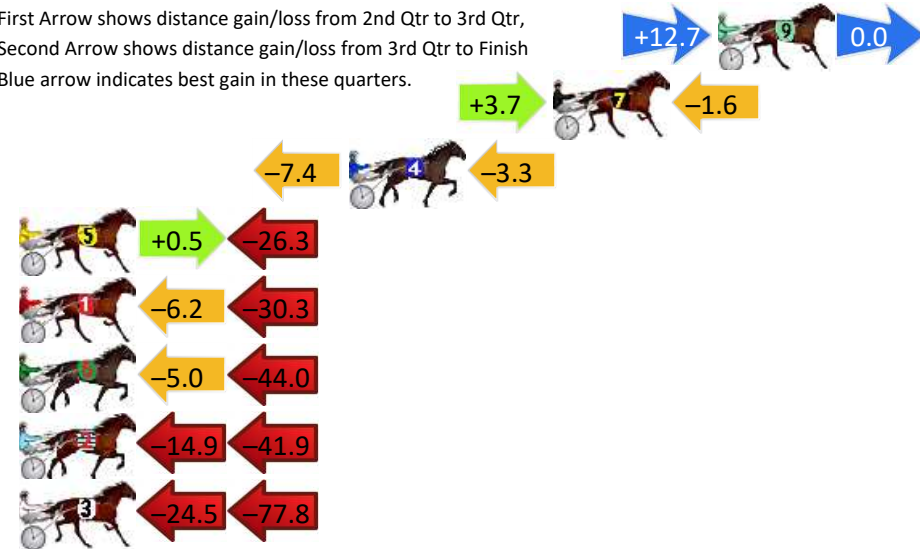

## Finish Position and metres gained

First Arrow shows distance gain/loss from 2nd Qtr to 3rd Qtr, Second Arrow shows distance gain/loss from 3rd Qtr to Finish  
Blue arrow indicates best gain in these quarters.

# Shepparton Race 3 Distance 2190m

Tuesday, 16 June 2026

Gross Time: 2:38.40 MileRate: 1:56.40 LeadTime: 41.40s First Qtr: 29.60s Second Qtr: 29.20s Third Qtr: 29.40s Fourth Qtr: 28.80s

DATA TABLE: 800 / 400 Posi's are position from leader and (how wide the horse was at that position)