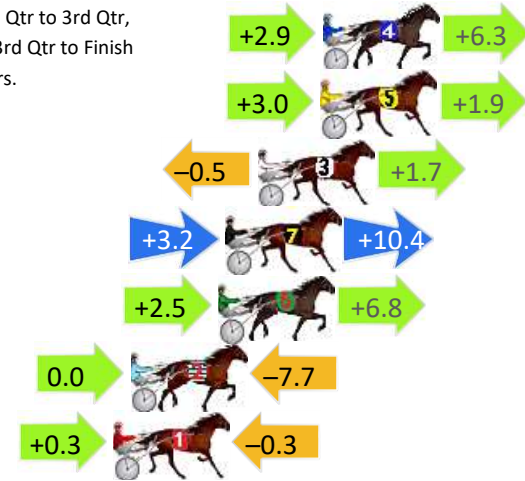

## Finish Position and metres gained

First Arrow shows distance gain/loss from 2nd Qtr to 3rd Qtr, Second Arrow shows distance gain/loss from 3rd Qtr to Finish  
Blue arrow indicates best gain in these quarters.

800

Visual positions in race at 2nd Quarter

400

Visual positions in race at 3rd Quarter

# Shepparton Race 6 Distance 2190m

Tuesday, 16 June 2026

Gross Time: 2:43.40 MileRate: 2:00.10 LeadTime: 43.80s First Qtr: 32.30s Second Qtr: 30.90s Third Qtr: 28.60s Fourth Qtr: 27.80s

DATA TABLE: 800 / 400 Posi's are position from leader and (how wide the horse was at that position)