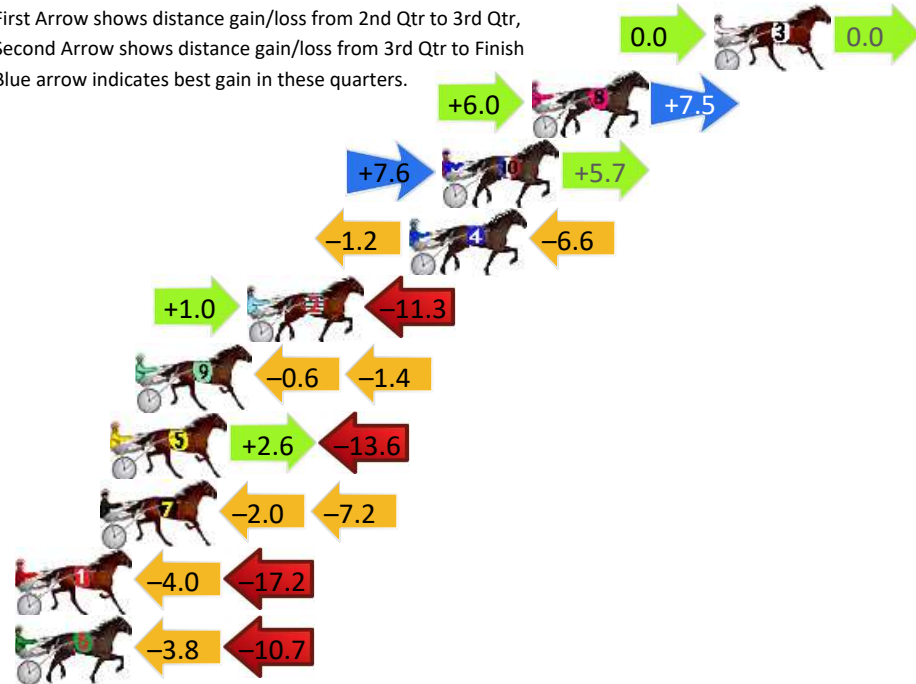

DATA TABLE: 800 / 400 Posi's are position from leader and (how wide the horse was at that position)

No	Horse	Plc	Mar	800 Posi	400 Posi	Time	3rd Qtr	4th Qt
6	HAWKESDALE DEED	1	0.0m	4.0m (0)	4.2m (0)	2:34.20	30.22s	29.88s
9	CARAPAZ	2	2.4m	0.0m (0)	0.0m (0)	2:34.39	30.20s	30.38s
1	FRENCH BEACH	3	15.4m	9.2m (0)	10.2m (0)	2:35.42	30.28s	30.59s
4	BRIEISBETTER	4	26.8m	30.0m (1)	25.4m (1)	2:36.32	29.85s	30.31s
5	CAPTAIN GRIN	5	28.3m	25.6m (1)	20.8m (1)	2:36.44	29.84s	30.76s
3	SHEEZ SLASHING	6	59.5m	20.2m (0)	22.0m (0)	2:38.91	30.34s	33.02s
7	ELPINE WARRIOR	7	130.4m	52.0m (0)	75.0m (1)	2:44.51	31.93s	34.36s
2	MILLY AT THE BEACH	8	132.0m	46.0m (0)	75.0m (0)	2:44.64	32.38s	34.48s

Finish Position and metres gained

First Arrow shows distance gain/loss from 2nd Qtr to 3rd Qtr, Second Arrow shows distance gain/loss from 3rd Qtr to Finish. Blue arrow indicates best gain in these quarters.

No	Horse	Plc	Mar	800 Posi	400 Posi	Time	3rd Qtr	4th Qt
3	CALF PEN	1	0.0m	0.0m (0)	0.0m (0)	2:00.40	28.60s	30.80s
8	MARGARITARI	2	7.3m	20.8m (2)	14.8m (2)	2:00.99	28.18s	30.23s
10	FEAR THE POWER	3	10.9m	24.2m (1)	16.6m (1)	2:01.28	28.05s	30.36s
4	EARS THE BOSS	4	12.2m	4.4m (0)	5.6m (0)	2:01.38	28.67s	31.31s
2	ROCKING WROXTON	5	18.7m	8.4m (1)	7.4m (1)	2:01.91	28.50s	31.67s
9	ROCKNROLL LENNY	6	23.2m	21.2m (0)	21.8m (0)	2:02.27	28.64s	30.91s
5	LOSEASHOE	7	24.2m	13.2m (1)	10.6m (2)	2:02.35	28.37s	31.84s
7	RUBBLEONTHEDOUBLE	8	24.6m	15.4m (0)	17.4m (0)	2:02.38	28.73s	31.35s
1	APOLOGY ACCEPTED	9	29.8m	8.6m (0)	12.6m (0)	2:02.80	28.85s	32.12s
6	NOWORRIESMOZZ	10	50.7m	36.2m (0)	40.0m (0)	2:04.48	28.85s	31.62s

Finish Position and metres gained

First Arrow shows distance gain/loss from 2nd Qtr to 3rd Qtr, Second Arrow shows distance gain/loss from 3rd Qtr to Finish
Blue arrow indicates best gain in these quarters.