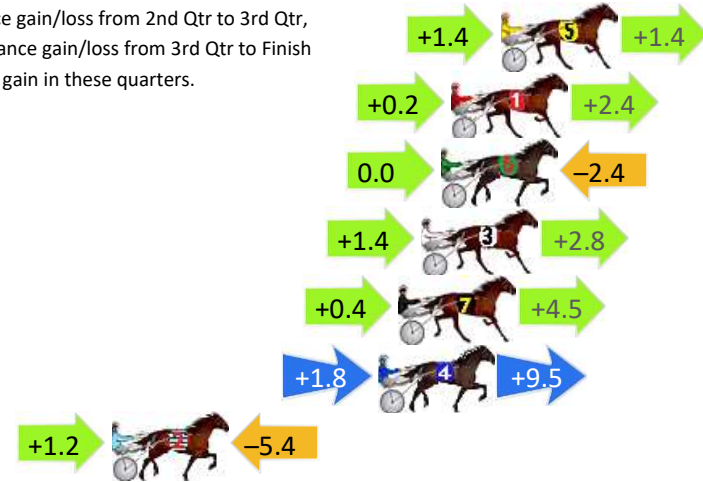

Finish Position and metres gained

First Arrow shows distance gain/loss from 2nd Qtr to 3rd Qtr, Second Arrow shows distance gain/loss from 3rd Qtr to Finish
Blue arrow indicates best gain in these quarters.

No	Horse	Plc	Mar	800 Posi	400 Posi	Time	3rd Qtr	4th Qt
5	ROCKNROLL WILLOW	1	0.0m	2.8m (1)	1.4m (1)	2:30.20	29.20s	29.40s
1	UNITED	2	2.0m	4.6m (0)	4.4m (0)	2:30.35	29.29s	29.32s
6	STARZINHEREYES	3	2.4m	0.0m (0)	0.0m (0)	2:30.39	29.30s	29.68s
3	EYENEEDTHAT	4	3.2m	7.4m (1)	6.0m (1)	2:30.45	29.20s	29.29s
7	NUGGET ROGERS	5	4.1m	9.0m (0)	8.6m (0)	2:30.52	29.27s	29.17s
4	YAPPER	6	4.9m	16.2m (1)	14.4m (0)	2:30.58	29.17s	28.80s
2	ANGELS WATCHING	7	15.6m	11.4m (1)	10.2m (1)	2:31.41	29.21s	29.90s