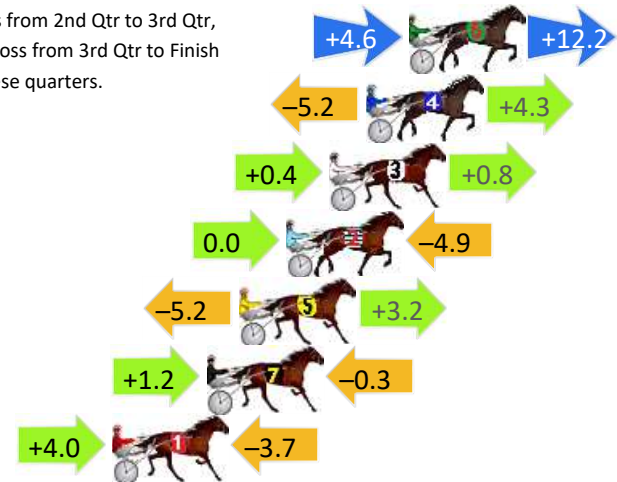

Finish Position and metres gained

First Arrow shows distance gain/loss from 2nd Qtr to 3rd Qtr, Second Arrow shows distance gain/loss from 3rd Qtr to Finish
Blue arrow indicates best gain in these quarters.