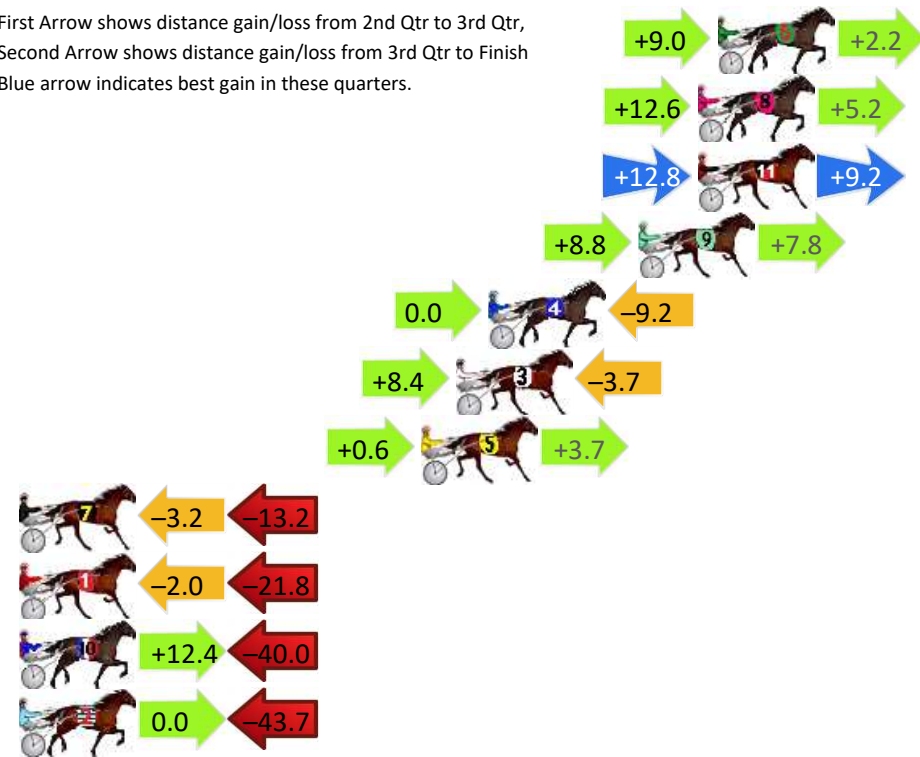

No	Horse	Plc	Mar	800 Posi	400 Posi	Time	3rd Qtr	4th Qt
3	CALF PEN	1	0.0m	0.0m (0)	0.0m (0)	2:00.40	28.60s	30.80s
8	MARGARITARI	2	7.3m	20.8m (2)	14.8m (2)	2:00.99	28.18s	30.23s
10	FEAR THE POWER	3	10.9m	24.2m (1)	16.6m (1)	2:01.28	28.05s	30.36s
4	EARS THE BOSS	4	12.2m	4.4m (0)	5.6m (0)	2:01.38	28.67s	31.31s
2	ROCKING WROXTON	5	18.7m	8.4m (1)	7.4m (1)	2:01.91	28.50s	31.67s
9	ROCKNROLL LENNY	6	23.2m	21.2m (0)	21.8m (0)	2:02.27	28.64s	30.91s
5	LOSEASHOE	7	24.2m	13.2m (1)	10.6m (2)	2:02.35	28.37s	31.84s
7	RUBBLEONTHEDOUBLE	8	24.6m	15.4m (0)	17.4m (0)	2:02.38	28.73s	31.35s
1	APOLOGY ACCEPTED	9	29.8m	8.6m (0)	12.6m (0)	2:02.80	28.85s	32.12s
6	NOWORRIESMOZZ	10	50.7m	36.2m (0)	40.0m (0)	2:04.48	28.85s	31.62s

Finish Position and metres gained

First Arrow shows distance gain/loss from 2nd Qtr to 3rd Qtr, Second Arrow shows distance gain/loss from 3rd Qtr to Finish
Blue arrow indicates best gain in these quarters.

Ouyen Race 7 Distance 2423m

Sunday, 10 May 2026

Gross Time: 2:57.40 MileRate: 1:57.80 LeadTime: 57.60s First Qtr: 29.60s Second Qtr: 30.90s Third Qtr: 29.60s Fourth Qtr: 29.70s

DATA TABLE: 800 / 400 Posi's are position from leader and (how wide the horse was at that position)