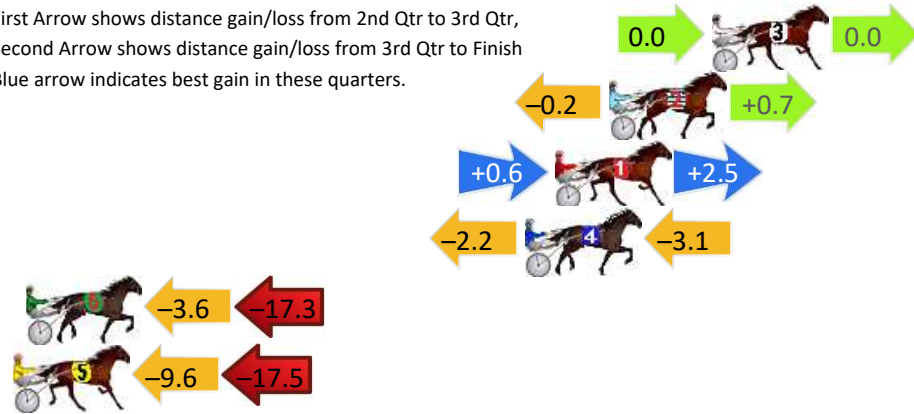

Finish Position and metres gained

First Arrow shows distance gain/loss from 2nd Qtr to 3rd Qtr, Second Arrow shows distance gain/loss from 3rd Qtr to Finish
Blue arrow indicates best gain in these quarters.