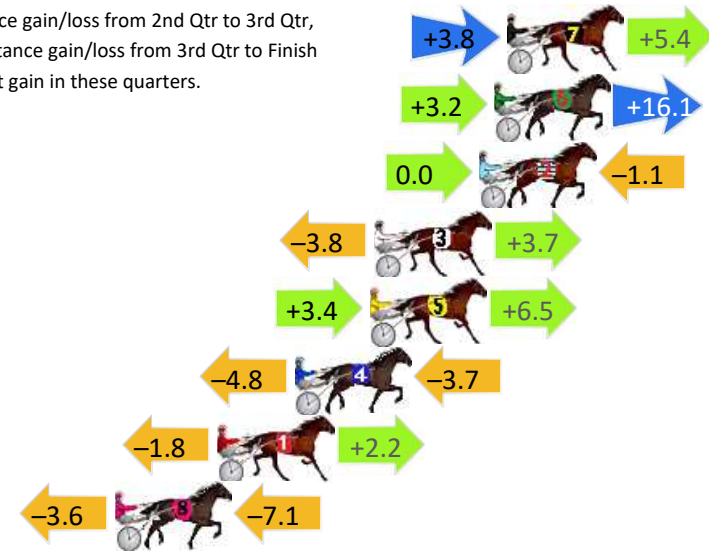

Finish Position and metres gained

First Arrow shows distance gain/loss from 2nd Qtr to 3rd Qtr, Second Arrow shows distance gain/loss from 3rd Qtr to Finish
Blue arrow indicates best gain in these quarters.