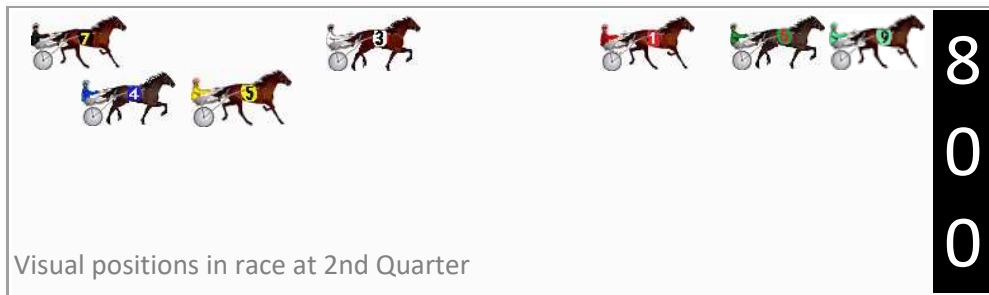

Finish Position and metres gained

First Arrow shows distance gain/loss from 2nd Qtr to 3rd Qtr, Second Arrow shows distance gain/loss from 3rd Qtr to Finish
Blue arrow indicates best gain in these quarters.

DATA TABLE: 800 / 400 Posi's are position from leader and (how wide the horse was at that position)

No	Horse	Plc	Mar	800 Posi	400 Posi	Time	3rd Qtr	4th Qt
6	HAWKESDALE DEED	1	0.0m	4.0m (0)	4.2m (0)	2:34.20	30.22s	29.88s
9	CARAPAZ	2	2.4m	0.0m (0)	0.0m (0)	2:34.39	30.20s	30.38s
1	FRENCH BEACH	3	15.4m	9.2m (0)	10.2m (0)	2:35.42	30.28s	30.59s
4	BRIEISBETTER	4	26.8m	30.0m (1)	25.4m (1)	2:36.32	29.85s	30.31s
5	CAPTAIN GRIN	5	28.3m	25.6m (1)	20.8m (1)	2:36.44	29.84s	30.76s
3	SHEEZ SLASHING	6	59.5m	20.2m (0)	22.0m (0)	2:38.91	30.34s	33.02s
7	ELPINE WARRIOR	7	130.4m	52.0m (0)	75.0m (1)	2:44.51	31.93s	34.36s
2	MILLY AT THE BEACH	8	132.0m	46.0m (0)	75.0m (0)	2:44.64	32.38s	34.48s

Finish Position and metres gained

First Arrow shows distance gain/loss from 2nd Qtr to 3rd Qtr, Second Arrow shows distance gain/loss from 3rd Qtr to Finish. Blue arrow indicates best gain in these quarters.