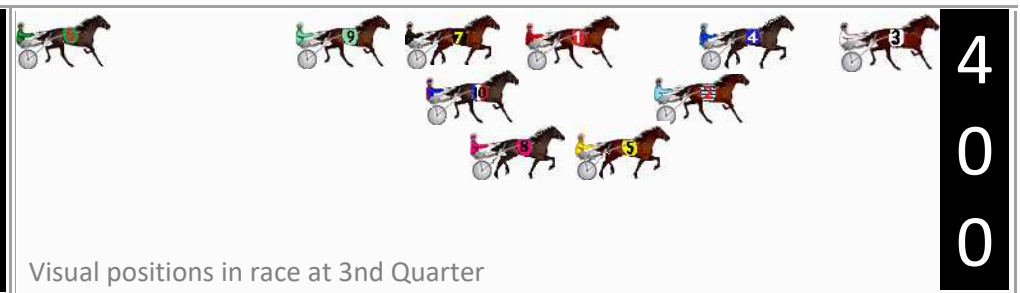

Ouyen Race 6 Distance 1654m

Sunday, 10 May 2026

Gross Time: 2:00.40 MileRate: 1:57.10 LeadTime: 3.50s First Qtr: 27.40s Second Qtr: 30.10s Third Qtr: 28.60s Fourth Qtr: 30.80s

DATA TABLE: 800 / 400 Posi's are position from leader and (how wide the horse was at that position)

No	Horse	Plc	Mar	800 Posi	400 Posi	Time	3rd Qtr	4th Qt
3	CALF PEN	1	0.0m	0.0m (0)	0.0m (0)	2:00.40	28.60s	30.80s
8	MARGARITARI	2	7.3m	20.8m (2)	14.8m (2)	2:00.99	28.18s	30.23s
10	FEAR THE POWER	3	10.9m	24.2m (1)	16.6m (1)	2:01.28	28.05s	30.36s
4	EARS THE BOSS	4	12.2m	4.4m (0)	5.6m (0)	2:01.38	28.67s	31.31s
2	ROCKING WROXTON	5	18.7m	8.4m (1)	7.4m (1)	2:01.91	28.50s	31.67s
9	ROCKNROLL LENNY	6	23.2m	21.2m (0)	21.8m (0)	2:02.27	28.64s	30.91s
5	LOSEASHOE	7	24.2m	13.2m (1)	10.6m (2)	2:02.35	28.37s	31.84s
7	RUBBLEONTHEDOUBLE	8	24.6m	15.4m (0)	17.4m (0)	2:02.38	28.73s	31.35s
1	APOLOGY ACCEPTED	9	29.8m	8.6m (0)	12.6m (0)	2:02.80	28.85s	32.12s
6	NOWORRIESMOZZ	10	50.7m	36.2m (0)	40.0m (0)	2:04.48	28.85s	31.62s

Finish Position and metres gained

First Arrow shows distance gain/loss from 2nd Qtr to 3rd Qtr, Second Arrow shows distance gain/loss from 3rd Qtr to Finish
Blue arrow indicates best gain in these quarters.