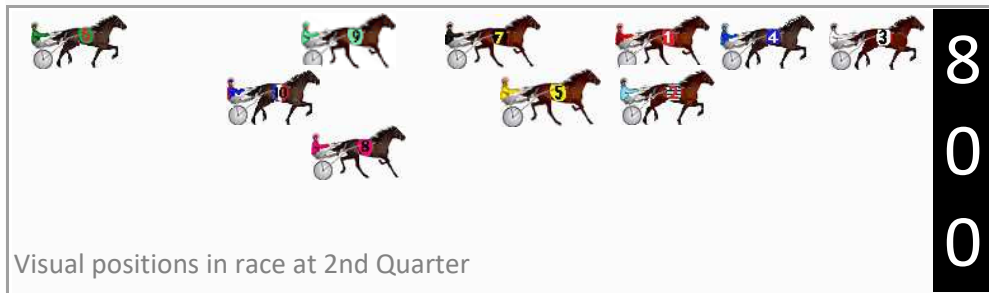

Ouyen Race 6 Distance 1654m

Sunday, 10 May 2026

Gross Time: 2:00.40 MileRate: 1:57.10 LeadTime: 3.50s First Qtr: 27.40s Second Qtr: 30.10s Third Qtr: 28.60s Fourth Qtr: 30.80s

DATA TABLE: 800 / 400 Posi's are position from leader and (how wide the horse was at that position)

No	Horse	Plc	Mar	800 Posi	400 Posi	Time	3rd Qtr	4th Qt
3	CALF PEN	1	0.0m	0.0m (0)	0.0m (0)	2:00.40	28.60s	30.80s
8	MARGARITARI	2	7.3m	20.8m (2)	14.8m (2)	2:00.99	28.18s	30.23s
10	FEAR THE POWER	3	10.9m	24.2m (1)	16.6m (1)	2:01.28	28.05s	30.36s
4	EARS THE BOSS	4	12.2m	4.4m (0)	5.6m (0)	2:01.38	28.67s	31.31s
2	ROCKING WROXTON	5	18.7m	8.4m (1)	7.4m (1)	2:01.91	28.50s	31.67s
9	ROCKNROLL LENNY	6	23.2m	21.2m (0)	21.8m (0)	2:02.27	28.64s	30.91s
5	LOSEASHOE	7	24.2m	13.2m (1)	10.6m (2)	2:02.35	28.37s	31.84s
7	RUBBLEONTHEDOUBLE	8	24.6m	15.4m (0)	17.4m (0)	2:02.38	28.73s	31.35s
1	APOLOGY ACCEPTED	9	29.8m	8.6m (0)	12.6m (0)	2:02.80	28.85s	32.12s
6	NOWORRIESMOZZ	10	50.7m	36.2m (0)	40.0m (0)	2:04.48	28.85s	31.62s

Finish Position and metres gained

First Arrow shows distance gain/loss from 2nd Qtr to 3rd Qtr, Second Arrow shows distance gain/loss from 3rd Qtr to Finish
Blue arrow indicates best gain in these quarters.