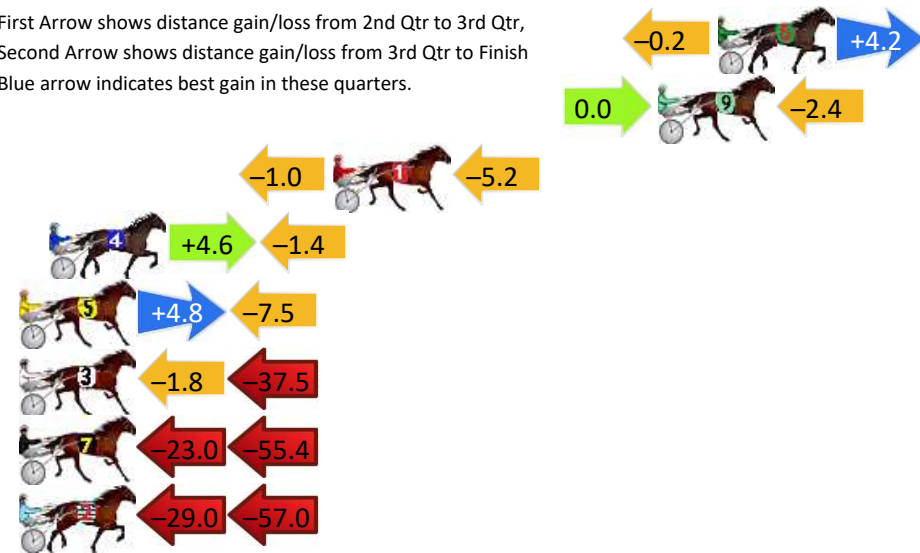

Finish Position and metres gained

First Arrow shows distance gain/loss from 2nd Qtr to 3rd Qtr, Second Arrow shows distance gain/loss from 3rd Qtr to Finish
Blue arrow indicates best gain in these quarters.

DATA TABLE: 800 / 400 Posi's are position from leader and (how wide the horse was at that position)

No	Horse	Plc	Mar	800 Posi	400 Posi	Time	3rd Qtr	4th Qt
6	HAWKESDALE DEED	1	0.0m	4.0m (0)	4.2m (0)	2:34.20	30.22s	29.88s
9	CARAPAZ	2	2.4m	0.0m (0)	0.0m (0)	2:34.39	30.20s	30.38s
1	FRENCH BEACH	3	15.4m	9.2m (0)	10.2m (0)	2:35.42	30.28s	30.59s
4	BRIEISBETTER	4	26.8m	30.0m (1)	25.4m (1)	2:36.32	29.85s	30.31s
5	CAPTAIN GRIN	5	28.3m	25.6m (1)	20.8m (1)	2:36.44	29.84s	30.76s
3	SHEEZ SLASHING	6	59.5m	20.2m (0)	22.0m (0)	2:38.91	30.34s	33.02s
7	ELPINE WARRIOR	7	130.4m	52.0m (0)	75.0m (1)	2:44.51	31.93s	34.36s
2	MILLY AT THE BEACH	8	132.0m	46.0m (0)	75.0m (0)	2:44.64	32.38s	34.48s

Finish Position and metres gained

First Arrow shows distance gain/loss from 2nd Qtr to 3rd Qtr, Second Arrow shows distance gain/loss from 3rd Qtr to Finish. Blue arrow indicates best gain in these quarters.