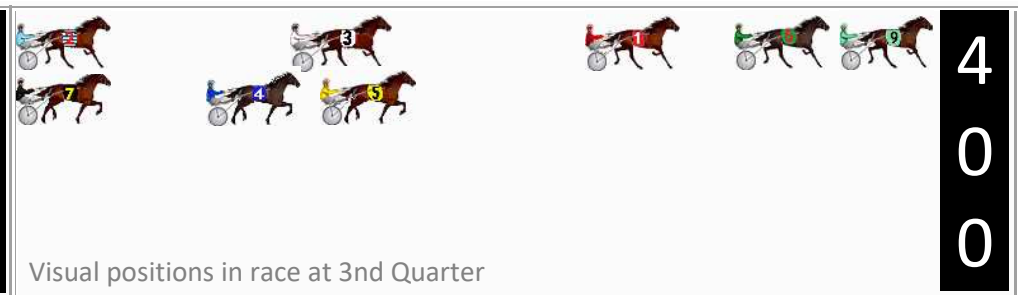

Ouyen Race 5 Distance 2040m

Sunday, 10 May 2026

Gross Time: 2:34.20 MileRate: 2:01.70 LeadTime: 32.40s First Qtr: 31.30s Second Qtr: 30.10s Third Qtr: 30.20s Fourth Qtr: 30.20s

DATA TABLE: 800 / 400 Posi's are position from leader and (how wide the horse was at that position)

No	Horse	Plc	Mar	800 Posi	400 Posi	Time	3rd Qtr	4th Qt
6	HAWKESDALE DEED	1	0.0m	4.0m (0)	4.2m (0)	2:34.20	30.22s	29.88s
9	CARAPAZ	2	2.4m	0.0m (0)	0.0m (0)	2:34.39	30.20s	30.38s
1	FRENCH BEACH	3	15.4m	9.2m (0)	10.2m (0)	2:35.42	30.28s	30.59s
4	BRIEISBETTER	4	26.8m	30.0m (1)	25.4m (1)	2:36.32	29.85s	30.31s
5	CAPTAIN GRIN	5	28.3m	25.6m (1)	20.8m (1)	2:36.44	29.84s	30.76s
3	SHEEZ SLASHING	6	59.5m	20.2m (0)	22.0m (0)	2:38.91	30.34s	33.02s
7	ELPINE WARRIOR	7	130.4m	52.0m (0)	75.0m (1)	2:44.51	31.93s	34.36s
2	MILLY AT THE BEACH	8	132.0m	46.0m (0)	75.0m (0)	2:44.64	32.38s	34.48s

Finish Position and metres gained

First Arrow shows distance gain/loss from 2nd Qtr to 3rd Qtr, Second Arrow shows distance gain/loss from 3rd Qtr to Finish. Blue arrow indicates best gain in these quarters.