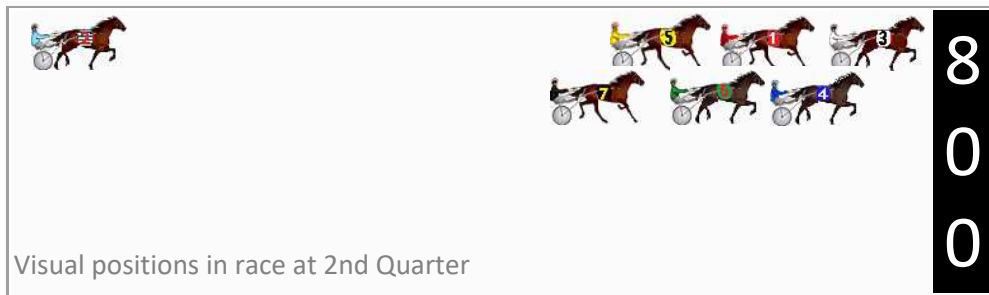

Melton Race 8 Distance 2240m

Saturday, 20 June 2026

Gross Time: 2:41.40 MileRate: 1:56.00 LeadTime: 45.80s First Qtr: 30.50s Second Qtr: 30.50s Third Qtr: 27.60s Fourth Qtr: 27.00s

DATA TABLE: 800 / 400 Posi's are position from leader and (how wide the horse was at that position)

No	Horse	Plc	Mar	800 Posi	400 Posi	Time	3rd Qtr	4th Qt
3	FOX DAN	1	0.0m	0.0m (0)	0.0m (0)	2:41.40	27.60s	27.00s
6	BAY OF BISCAVY	2	1.2m	6.4m (1)	6.2m (1)	2:41.49	27.58s	26.67s
7	CALEXICO	3	2.4m	11.2m (1)	11.2m (1)	2:41.57	27.59s	26.41s
4	MY ULTIMATE BARNEY	4	2.8m	2.4m (1)	1.9m (1)	2:41.60	27.56s	27.07s
5	TRIPLE EIGHT	5	6.7m	8.8m (0)	10.0m (0)	2:41.88	27.68s	26.80s
1	OUR LUCIANO	6	16.8m	4.4m (0)	5.9m (0)	2:42.59	27.70s	27.79s
2	ULTIMATE VINNIE	7	135.5m	82.6m (0)	90.3m (0)	2:51.04	28.06s	30.51s

Finish Position and metres gained

First Arrow shows distance gain/loss from 2nd Qtr to 3rd Qtr, Second Arrow shows distance gain/loss from 3rd Qtr to Finish
Blue arrow indicates best gain in these quarters.