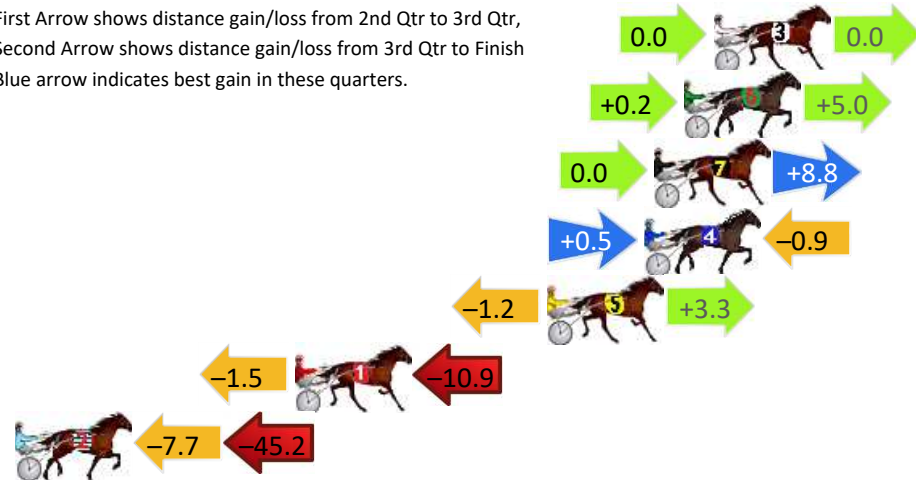

Finish Position and metres gained

First Arrow shows distance gain/loss from 2nd Qtr to 3rd Qtr, Second Arrow shows distance gain/loss from 3rd Qtr to Finish
Blue arrow indicates best gain in these quarters.

Melton Race 8 Distance 2240m

Saturday, 20 June 2026

Gross Time: 2:41.40 MileRate: 1:56.00 LeadTime: 45.80s First Qtr: 30.50s Second Qtr: 30.50s Third Qtr: 27.60s Fourth Qtr: 27.00s

DATA TABLE: 800 / 400 Posi's are position from leader and (how wide the horse was at that position)

No	Horse	Plc	Mar	800 Posi	400 Posi	Time	3rd Qtr	4th Qt
3	FOX DAN	1	0.0m	0.0m (0)	0.0m (0)	2:41.40	27.60s	27.00s
6	BAY OF BISCAVY	2	1.2m	6.4m (1)	6.2m (1)	2:41.49	27.58s	26.67s
7	CALEXICO	3	2.4m	11.2m (1)	11.2m (1)	2:41.57	27.59s	26.41s
4	MY ULTIMATE BARNEY	4	2.8m	2.4m (1)	1.9m (1)	2:41.60	27.56s	27.07s
5	TRIPLE EIGHT	5	6.7m	8.8m (0)	10.0m (0)	2:41.88	27.68s	26.80s
1	OUR LUCIANO	6	16.8m	4.4m (0)	5.9m (0)	2:42.59	27.70s	27.79s
2	ULTIMATE VINNIE	7	135.5m	82.6m (0)	90.3m (0)	2:51.04	28.06s	30.51s