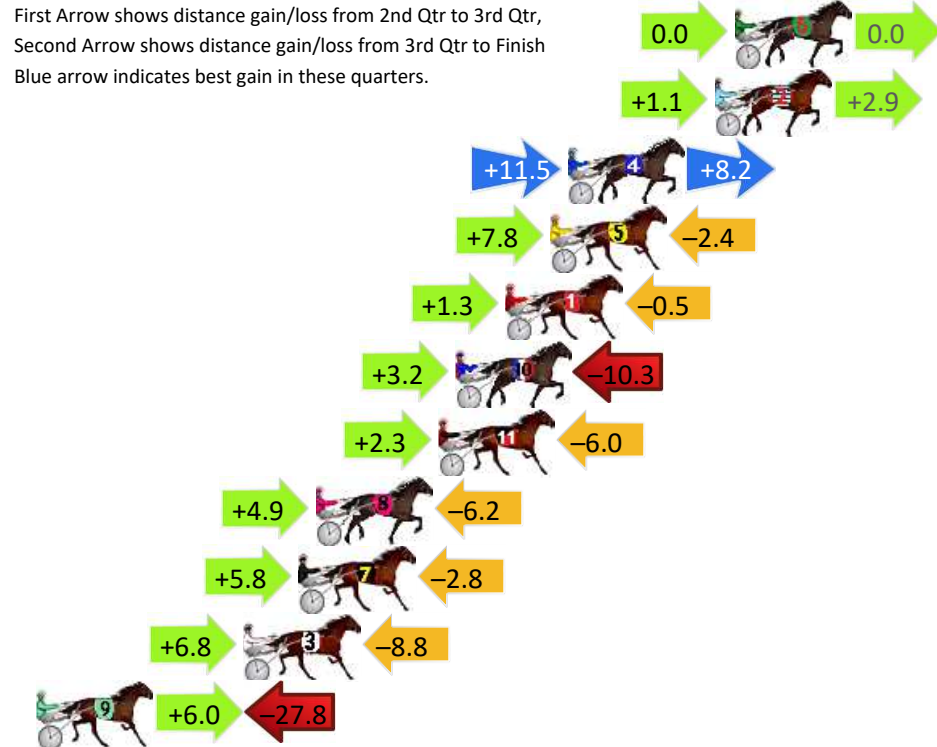

Melton Race 3 Distance 2240m

Saturday, 20 June 2026

Gross Time: 2:47.60 MileRate: 2:00.40 LeadTime: 46.30s First Qtr: 31.80s Second Qtr: 31.10s Third Qtr: 29.40s Fourth Qtr: 29.00s

DATA TABLE: 800 / 400 Posi's are position from leader and (how wide the horse was at that position)

No	Horse	Plc	Mar	800 Posi	400 Posi	Time	3rd Qtr	4th Qt
6	ARTIGAS	1	0.0m	0.0m (0)	0.0m (0)	2:47.60	29.40s	29.00s
2	PROHIBITED GRACE	2	0.8m	4.8m (0)	3.7m (0)	2:47.66	29.32s	28.79s
4	LOCKSLEY CAVALIER	3	6.7m	26.4m (2)	14.9m (2)	2:48.11	28.55s	28.43s
5	ALDEBARAN ABEL	4	7.4m	12.8m (1)	5.0m (2)	2:48.16	28.83s	29.20s
1	DELS DESTINY	5	9.2m	10.0m (0)	8.7m (0)	2:48.30	29.30s	29.07s
10	JUST AS I AM	6	11.2m	4.1m (1)	0.9m (1)	2:48.45	29.17s	29.79s
11	KYVALLEY JUDGE	7	11.9m	8.2m (1)	5.9m (1)	2:48.51	29.23s	29.48s
8	WALLIS	8	16.8m	15.5m (0)	10.6m (1)	2:48.88	29.04s	29.51s
7	THE SKY IS THE LIMIT	9	17.5m	20.5m (0)	14.7m (0)	2:48.93	28.97s	29.26s
3	CENTURION DREAM	10	19.7m	17.7m (1)	10.9m (2)	2:49.10	28.90s	29.71s
9	AVANT GUARD	11	44.6m	22.8m (1)	16.8m (1)	2:50.99	28.95s	31.18s

Finish Position and metres gained

800

Visual positions in race at 2nd Quarter