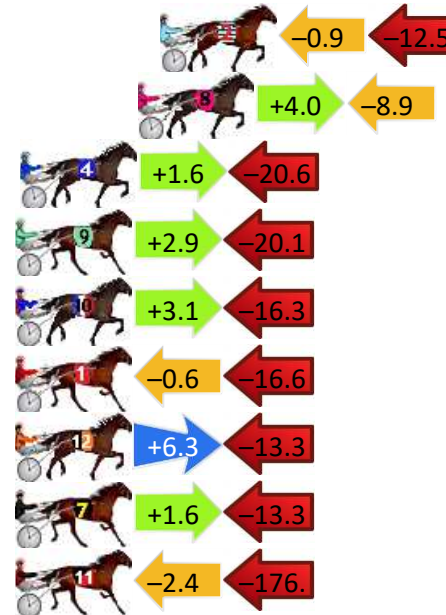

Finish Position and metres gained

800

Visual positions in race at 2nd Quarter

400

Visual positions in race at 3rd Quarter

Melton Race 4 Distance 1720m

Saturday, 20 June 2026

Gross Time: 2:00.70 MileRate: 1:52.90 LeadTime: 7.10s First Qtr: 28.00s Second Qtr: 29.70s Third Qtr: 28.80s Fourth Qtr: 27.10s

DATA TABLE: 800 / 400 Posi's are position from leader and (how wide the horse was at that position)

No	Horse	Plc	Mar	800 Posi	400 Posi	Time	3rd Qtr	4th Qt
5	MISS ARI	1	0.0m	5.0m (0)	4.9m (0)	2:00.70	28.78s	26.76s
6	MOST EXCITING	2	0.8m	0.0m (0)	0.0m (0)	2:00.76	28.80s	27.16s
2	GALAXY LASS	3	22.2m	8.8m (0)	9.7m (0)	2:02.28	28.84s	28.01s
8	ALL OVER IT	4	23.1m	18.2m (0)	14.2m (1)	2:02.35	28.49s	27.76s
4	ANGELS WATCHING	5	27.8m	8.8m (1)	7.2m (1)	2:02.68	28.67s	28.59s
9	LONGTAN VIPER	6	30.1m	12.9m (1)	10.0m (2)	2:02.85	28.57s	28.55s
10	DRESSED IN GOLD	7	30.2m	17.0m (1)	13.9m (2)	2:02.86	28.55s	28.29s
1	PERCESSION	8	30.6m	13.4m (0)	14.0m (0)	2:02.88	28.81s	28.31s
12	TELEMACHUS	9	32.5m	25.5m (1)	19.2m (2)	2:03.02	28.31s	28.09s
7	IN AN IDEAL WORLD	10	34.5m	22.8m (0)	21.2m (0)	2:03.16	28.64s	28.09s
11	JACCKA CONNOR	11	200.1m	21.6m (1)	24.0m (1)	2:14.98	28.92s	39.71s

Finish Position and metres gained

First Arrow shows distance gain/loss from 2nd Qtr to 3rd Qtr, Second Arrow shows distance gain/loss from 3rd Qtr to Finish. Blue arrow indicates best gain in these quarters.