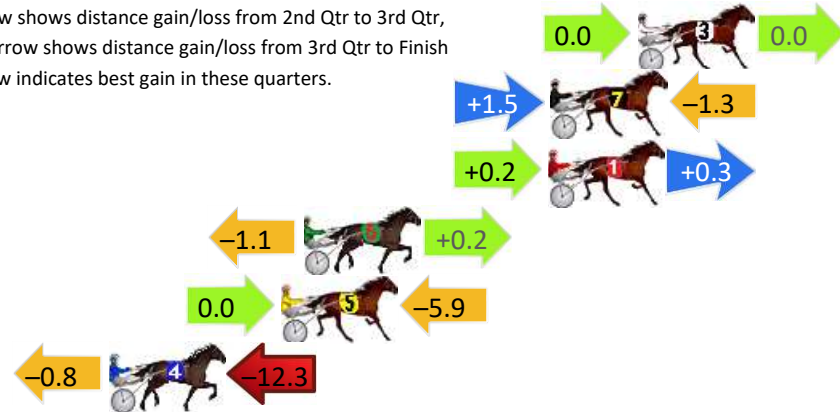

Finish Position and metres gained

First Arrow shows distance gain/loss from 2nd Qtr to 3rd Qtr,
Second Arrow shows distance gain/loss from 3rd Qtr to Finish
Blue arrow indicates best gain in these quarters.

800

Visual positions in race at 2nd Quarter

400

Visual positions in race at 3rd Quarter

Melton Race 10 Distance 1720m

Saturday, 20 June 2026

Gross Time: 2:01.40 MileRate: 1:53.60 LeadTime: 7.10s First Qtr: 28.70s Second Qtr: 31.20s Third Qtr: 28.20s Fourth Qtr: 26.20s

DATA TABLE: 800 / 400 Posi's are position from leader and (how wide the horse was at that position)

NoHorse	Plc	Mar	800 Posi	400 Posi	Time	3rd Qtr	4th Qt
3 THE ART OF SUCCESS	1	0.0m	0.0m (0)	0.0m (0)	2:01.40	28.20s	26.20s
7 STORMS COLLIDE	2	3.5m	3.7m (1)	2.2m (1)	2:01.64	28.09s	26.29s
1 SOAP AND BUBBLES	3	3.6m	4.1m (0)	3.9m (0)	2:01.65	28.17s	26.19s
6 ALWAYS BE BLAKEY	4	13.4m	12.5m (1)	13.6m (1)	2:02.33	28.24s	26.21s
5 SOHO DARKNSTORMY	5	14.3m	8.4m (1)	8.4m (1)	2:02.39	28.18s	26.62s
4 REPELLING	6	21.2m	8.1m (0)	8.9m (0)	2:02.87	28.23s	27.07s