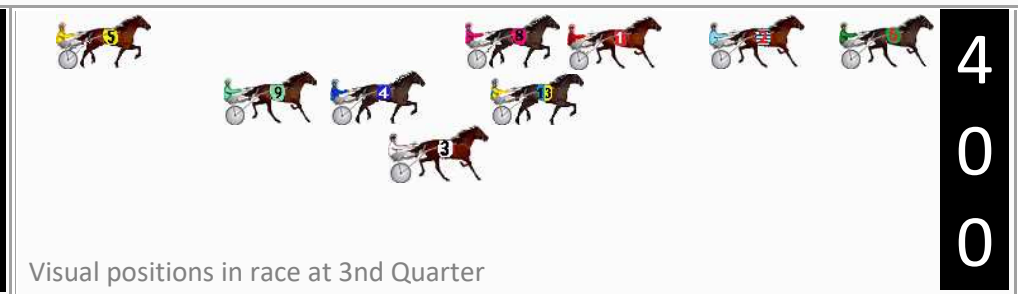

Finish Position and metres gained

First Arrow shows distance gain/loss from 2nd Qtr to 3rd Qtr, Second Arrow shows distance gain/loss from 3rd Qtr to Finish. Blue arrow indicates best gain in these quarters.