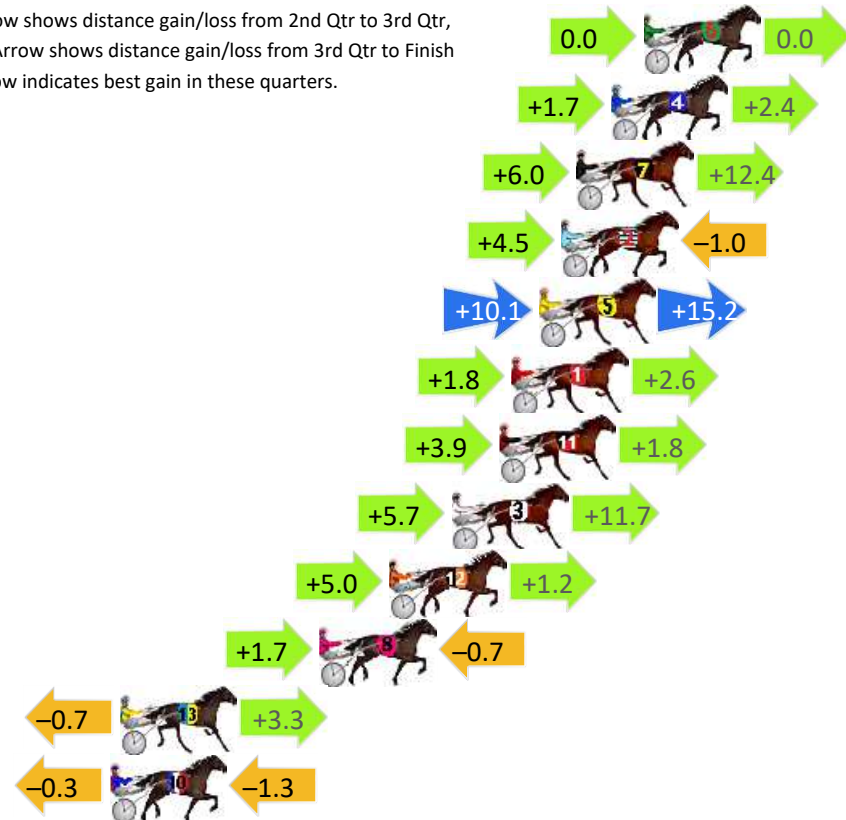

Finish Position and metres gained

First Arrow shows distance gain/loss from 2nd Qtr to 3rd Qtr, Second Arrow shows distance gain/loss from 3rd Qtr to Finish. Blue arrow indicates best gain in these quarters.

No	Horse	Plc	Mar	800 Posi	400 Posi	Time	3rd Qtr	4th Qt
6	MAJOR BLITZ	1	0.0m	0.0m (0)	0.0m (0)	2:41.30	27.80s	28.40s
4	HIGHLANDHARTBRE AKA	2	1.3m	5.4m (0)	3.7m (0)	2:41.40	27.69s	28.24s
7	ROYAL APPOINTMENT	3	2.7m	21.1m (1)	15.1m (1)	2:41.50	27.40s	27.54s
2	KEAYANG SWEETHEART	4	3.3m	6.8m (1)	2.3m (1)	2:41.55	27.49s	28.49s
5	THE STEEL DRAGON	5	4.2m	29.5m (1)	19.4m (2)	2:41.61	27.12s	27.36s
1	GUNFORHIRE	6	5.3m	9.7m (0)	7.9m (0)	2:41.70	27.68s	28.25s
11	MICHEN ROY	7	5.8m	11.5m (1)	7.6m (1)	2:41.73	27.53s	28.31s
3	HELLOVATIME	8	7.7m	25.1m (1)	19.4m (1)	2:41.87	27.42s	27.62s
12	SPORTSBOU	9	10.2m	16.4m (1)	11.4m (1)	2:42.06	27.46s	28.36s
8	DANCE AFFAIR	10	13.0m	14.0m (0)	12.3m (0)	2:42.27	27.69s	28.51s
13	MISTER JIMARINGLE	11	21.0m	23.6m (0)	24.3m (0)	2:42.87	27.87s	28.27s
10	KEAYANG PAYTON	12	21.4m	19.8m (0)	20.1m (0)	2:42.90	27.83s	28.60s

Finish Position and metres gained

First Arrow shows distance gain/loss from 2nd Qtr to 3rd Qtr, Second Arrow shows distance gain/loss from 3rd Qtr to Finish
Blue arrow indicates best gain in these quarters.