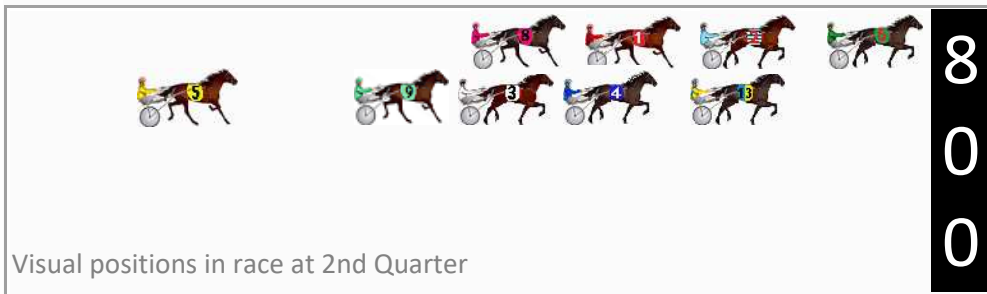

Finish Position and metres gained

First Arrow shows distance gain/loss from 2nd Qtr to 3rd Qtr, Second Arrow shows distance gain/loss from 3rd Qtr to Finish. Blue arrow indicates best gain in these quarters.