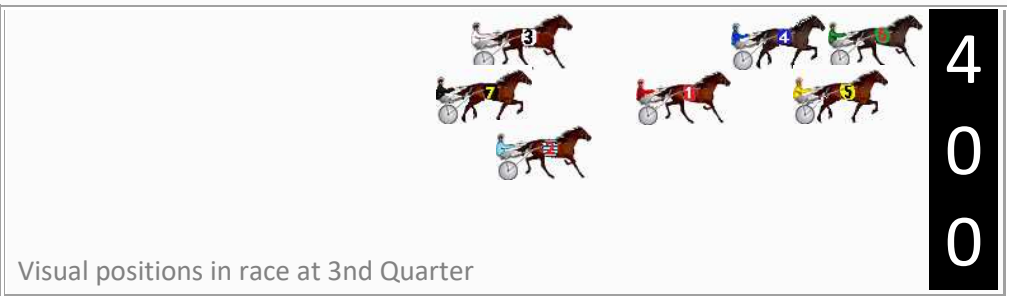

Melton Race 7 Distance 2240m

Saturday, 20 June 2026

Gross Time: 2:44.20 MileRate: 1:58.00 LeadTime: 45.70s First Qtr: 30.90s Second Qtr: 31.20s Third Qtr: 28.00s Fourth Qtr: 28.40s

DATA TABLE: 800 / 400 Posi's are position from leader and (how wide the horse was at that position)

No	Horse	Plc	Mar	800 Posi	400 Posi	Time	3rd Qtr	4th Qt
4	KEAYANG STUKA	1	0.0m	4.9m (0)	3.9m (0)	2:44.20	27.93s	28.13s
6	ROCKINWITHATTITUDE	2	0.4m	0.0m (0)	0.0m (0)	2:44.23	28.00s	28.43s
5	ARCEE PHOENIX	3	1.6m	4.8m (1)	1.4m (1)	2:44.32	27.76s	28.42s
1	GOTFEELINGSYOUKNOW	4	9.2m	8.6m (0)	7.7m (1)	2:44.89	27.94s	28.55s
2	MECARNO	5	10.4m	15.3m (1)	13.3m (2)	2:44.98	27.87s	28.24s
3	PINNIE	6	16.1m	13.5m (0)	14.3m (0)	2:45.40	28.06s	28.60s
7	EL RESAMO	7	35.8m	10.6m (1)	15.7m (1)	2:46.87	28.36s	29.97s

Finish Position and metres gained

First Arrow shows distance gain/loss from 2nd Qtr to 3rd Qtr, Second Arrow shows distance gain/loss from 3rd Qtr to Finish
Blue arrow indicates best gain in these quarters.