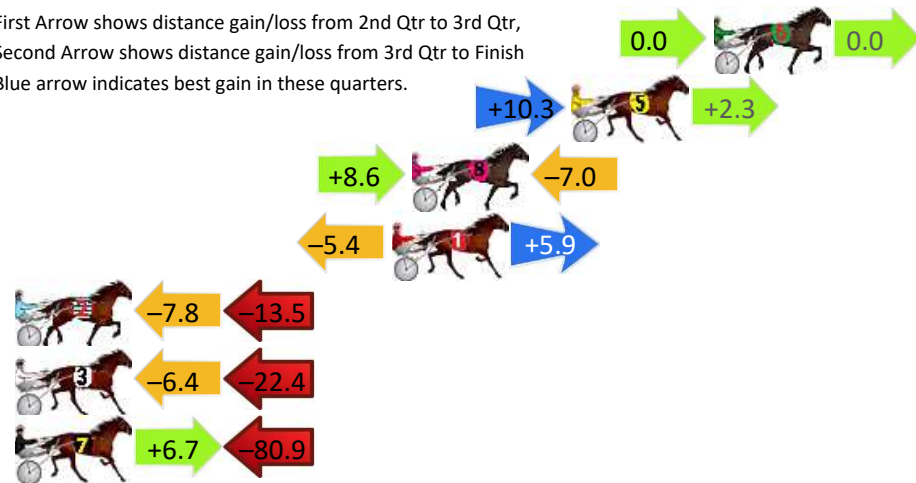

Finish Position and metres gained

First Arrow shows distance gain/loss from 2nd Qtr to 3rd Qtr, Second Arrow shows distance gain/loss from 3rd Qtr to Finish
Blue arrow indicates best gain in these quarters.

Melton Race 9 Distance 2240m

Saturday, 20 June 2026

Gross Time: 2:45.90 MileRate: 1:59.20 LeadTime: 44.70s First Qtr: 29.60s Second Qtr: 31.80s Third Qtr: 30.10s Fourth Qtr: 29.70s

DATA TABLE: 800 / 400 Posi's are position from leader and (how wide the horse was at that position)