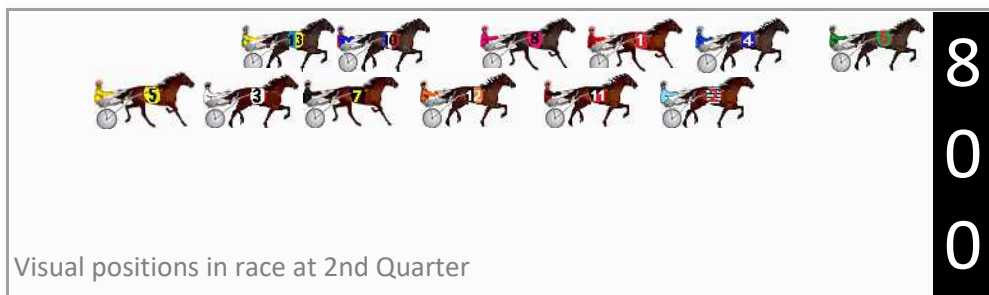

Finish Position and metres gained

First Arrow shows distance gain/loss from 2nd Qtr to 3rd Qtr, Second Arrow shows distance gain/loss from 3rd Qtr to Finish. Blue arrow indicates best gain in these quarters.

No	Horse	Plc	Mar	800 Posi	400 Posi	Time	3rd Qtr	4th Qt
6	MAJOR BLITZ	1	0.0m	0.0m (0)	0.0m (0)	2:41.30	27.80s	28.40s
4	HIGHLANDHARTBRE AKA	2	1.3m	5.4m (0)	3.7m (0)	2:41.40	27.69s	28.24s
7	ROYAL APPOINTMENT	3	2.7m	21.1m (1)	15.1m (1)	2:41.50	27.40s	27.54s
2	KEAYANG SWEETHEART	4	3.3m	6.8m (1)	2.3m (1)	2:41.55	27.49s	28.49s
5	THE STEEL DRAGON	5	4.2m	29.5m (1)	19.4m (2)	2:41.61	27.12s	27.36s
1	GUNFORHIRE	6	5.3m	9.7m (0)	7.9m (0)	2:41.70	27.68s	28.25s
11	MICHEN ROY	7	5.8m	11.5m (1)	7.6m (1)	2:41.73	27.53s	28.31s
3	HELLOVATIME	8	7.7m	25.1m (1)	19.4m (1)	2:41.87	27.42s	27.62s
12	SPORTSBOU	9	10.2m	16.4m (1)	11.4m (1)	2:42.06	27.46s	28.36s
8	DANCE AFFAIR	10	13.0m	14.0m (0)	12.3m (0)	2:42.27	27.69s	28.51s
13	MISTER JIMARINGLE	11	21.0m	23.6m (0)	24.3m (0)	2:42.87	27.87s	28.27s
10	KEAYANG PAYTON	12	21.4m	19.8m (0)	20.1m (0)	2:42.90	27.83s	28.60s

Finish Position and metres gained

First Arrow shows distance gain/loss from 2nd Qtr to 3rd Qtr, Second Arrow shows distance gain/loss from 3rd Qtr to Finish
Blue arrow indicates best gain in these quarters.