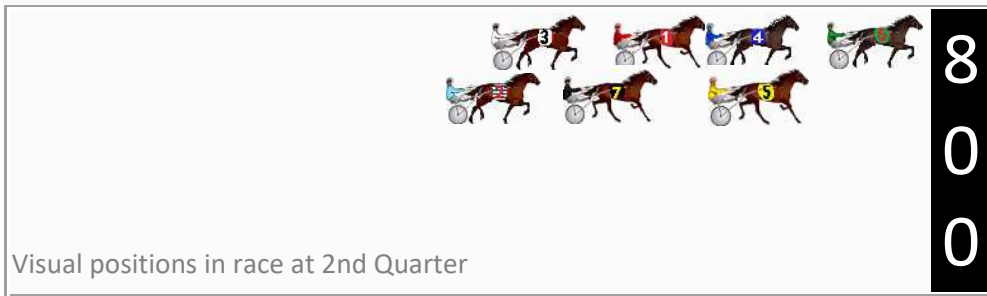

Melton Race 7 Distance 2240m

Saturday, 20 June 2026

Gross Time: 2:44.20 MileRate: 1:58.00 LeadTime: 45.70s First Qtr: 30.90s Second Qtr: 31.20s Third Qtr: 28.00s Fourth Qtr: 28.40s

DATA TABLE: 800 / 400 Posi's are position from leader and (how wide the horse was at that position)

No	Horse	Plc	Mar	800 Posi	400 Posi	Time	3rd Qtr	4th Qt
4	KEAYANG STUKA	1	0.0m	4.9m (0)	3.9m (0)	2:44.20	27.93s	28.13s
6	ROCKINWITHATTITUDE	2	0.4m	0.0m (0)	0.0m (0)	2:44.23	28.00s	28.43s
5	ARCEE PHOENIX	3	1.6m	4.8m (1)	1.4m (1)	2:44.32	27.76s	28.42s
1	GOTFEELINGSYOUKNOW	4	9.2m	8.6m (0)	7.7m (1)	2:44.89	27.94s	28.55s
2	MECARNO	5	10.4m	15.3m (1)	13.3m (2)	2:44.98	27.87s	28.24s
3	PINNIE	6	16.1m	13.5m (0)	14.3m (0)	2:45.40	28.06s	28.60s
7	EL RESAMO	7	35.8m	10.6m (1)	15.7m (1)	2:46.87	28.36s	29.97s

Finish Position and metres gained

First Arrow shows distance gain/loss from 2nd Qtr to 3rd Qtr, Second Arrow shows distance gain/loss from 3rd Qtr to Finish
Blue arrow indicates best gain in these quarters.