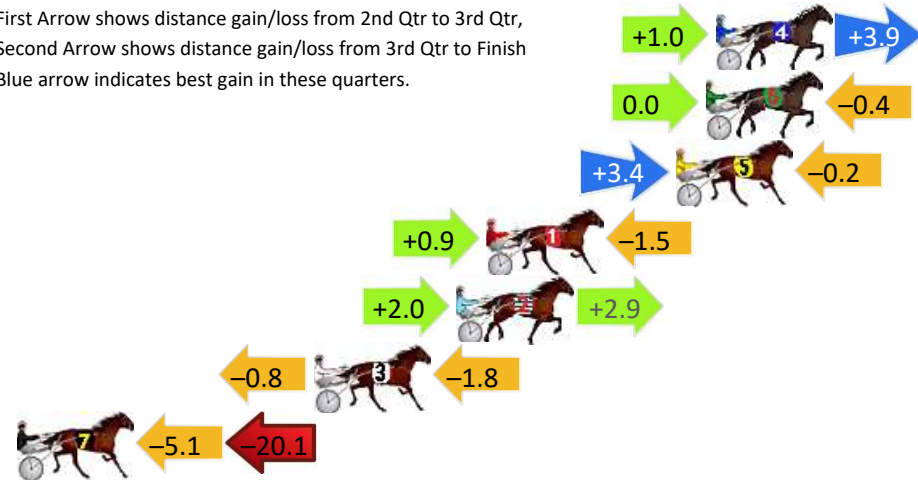

Finish Position and metres gained

First Arrow shows distance gain/loss from 2nd Qtr to 3rd Qtr, Second Arrow shows distance gain/loss from 3rd Qtr to Finish
Blue arrow indicates best gain in these quarters.

Visual positions in race at 2nd Quarter

Visual positions in race at 3rd Quarter

Melton Race 7 Distance 2240m

Saturday, 20 June 2026

Gross Time: 2:44.20 MileRate: 1:58.00 LeadTime: 45.70s First Qtr: 30.90s Second Qtr: 31.20s Third Qtr: 28.00s Fourth Qtr: 28.40s

DATA TABLE: 800 / 400 Posi's are position from leader and (how wide the horse was at that position)

No	Horse	Plc	Mar	800 Posi	400 Posi	Time	3rd Qtr	4th Qt
4	KEAYANG STUKA	1	0.0m	4.9m (0)	3.9m (0)	2:44.20	27.93s	28.13s
6	ROCKINWITHATTITUDE	2	0.4m	0.0m (0)	0.0m (0)	2:44.23	28.00s	28.43s
5	ARCEE PHOENIX	3	1.6m	4.8m (1)	1.4m (1)	2:44.32	27.76s	28.42s
1	GOTFEELINGSYOUKNOW	4	9.2m	8.6m (0)	7.7m (1)	2:44.89	27.94s	28.55s
2	MECARNO	5	10.4m	15.3m (1)	13.3m (2)	2:44.98	27.87s	28.24s
3	PINNIE	6	16.1m	13.5m (0)	14.3m (0)	2:45.40	28.06s	28.60s
7	EL RESAMO	7	35.8m	10.6m (1)	15.7m (1)	2:46.87	28.36s	29.97s