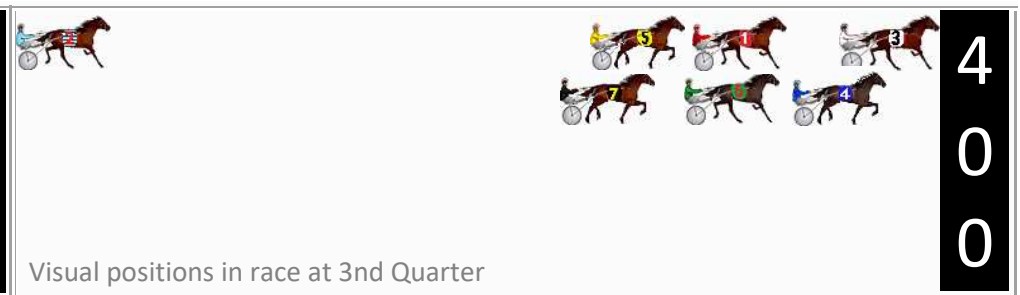

Melton Race 8 Distance 2240m

Saturday, 20 June 2026

Gross Time: 2:41.40 MileRate: 1:56.00 LeadTime: 45.80s First Qtr: 30.50s Second Qtr: 30.50s Third Qtr: 27.60s Fourth Qtr: 27.00s

DATA TABLE: 800 / 400 Posi's are position from leader and (how wide the horse was at that position)

No	Horse	Plc	Mar	800 Posi	400 Posi	Time	3rd Qtr	4th Qt
3	FOX DAN	1	0.0m	0.0m (0)	0.0m (0)	2:41.40	27.60s	27.00s
6	BAY OF BISCAVY	2	1.2m	6.4m (1)	6.2m (1)	2:41.49	27.58s	26.67s
7	CALEXICO	3	2.4m	11.2m (1)	11.2m (1)	2:41.57	27.59s	26.41s
4	MY ULTIMATE BARNEY	4	2.8m	2.4m (1)	1.9m (1)	2:41.60	27.56s	27.07s
5	TRIPLE EIGHT	5	6.7m	8.8m (0)	10.0m (0)	2:41.88	27.68s	26.80s
1	OUR LUCIANO	6	16.8m	4.4m (0)	5.9m (0)	2:42.59	27.70s	27.79s
2	ULTIMATE VINNIE	7	135.5m	82.6m (0)	90.3m (0)	2:51.04	28.06s	30.51s

Finish Position and metres gained

First Arrow shows distance gain/loss from 2nd Qtr to 3rd Qtr, Second Arrow shows distance gain/loss from 3rd Qtr to Finish
Blue arrow indicates best gain in these quarters.