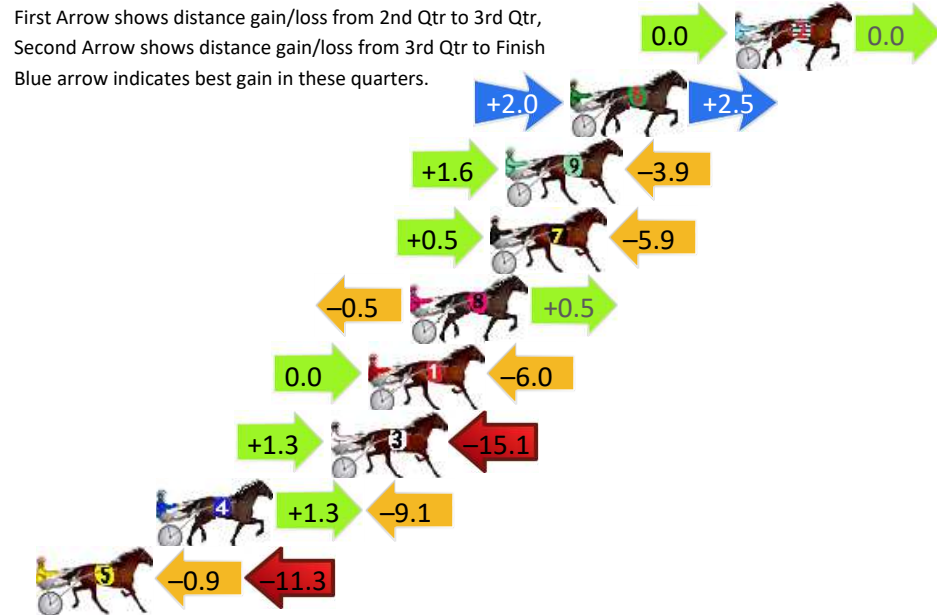

Melton Race 5 Distance 2240m

Saturday, 20 June 2026

Gross Time: 2:42.90 MileRate: 1:57.00 LeadTime: 46.80s First Qtr: 30.80s Second Qtr: 29.70s Third Qtr: 27.80s Fourth Qtr: 27.80s

DATA TABLE: 800 / 400 Posi's are position from leader and (how wide the horse was at that position)

NoHorse	Plc	Mar	800 Posi	400 Posi	Time	3rd Qtr	4th Qt
2 DYNAMITEDAN	1	0.0m	0.0m (0)	0.0m (0)	2:42.90	27.80s	27.80s
6 THESTATESMAN	2	6.6m	11.1m (1)	9.1m (1)	2:43.38	27.66s	27.66s
9 CLYMENUS	3	9.2m	6.9m (1)	5.3m (1)	2:43.57	27.69s	28.11s
7 ODIN	4	9.8m	4.4m (0)	3.9m (0)	2:43.62	27.77s	28.25s
8 KOMODO	5	13.0m	13.0m (0)	13.5m (0)	2:43.85	27.83s	27.82s
1 HUGO ROCKS	6	14.7m	8.7m (0)	8.7m (0)	2:43.97	27.80s	28.27s
3 LUVTOBEUPTOME	7	16.2m	2.4m (1)	1.1m (1)	2:44.08	27.71s	28.91s
4 SERGEANT LOU	8	23.2m	15.4m (1)	14.1m (1)	2:44.60	27.71s	28.52s
5 CAPTAIN PINS	9	30.0m	17.8m (0)	18.7m (0)	2:45.09	27.86s	28.70s

Finish Position and metres gained

800

Visual positions in race at 2nd Quarter