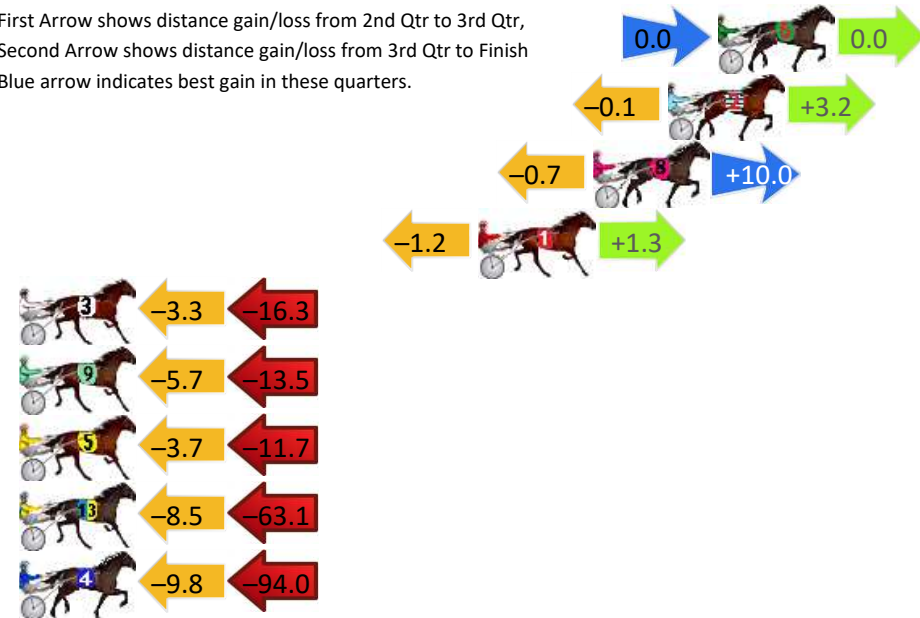

Melton Race 1 Distance 2240m

Saturday, 20 June 2026

Gross Time: 2:46.70 MileRate: 1:59.80 LeadTime: 47.40s First Qtr: 31.20s Second Qtr: 30.60s Third Qtr: 29.00s Fourth Qtr: 28.50s

DATA TABLE: 800 / 400 Posi's are position from leader and (how wide the horse was at that position)

No	Horse	Plc	Mar	800 Posi	400 Posi	Time	3rd Qtr	4th Qt
6	WITH APLOMB	1	0.0m	0.0m (0)	0.0m (0)	2:46.70	29.00s	28.50s
2	NAKEDTRUTH	2	2.0m	5.1m (0)	5.2m (0)	2:46.85	29.00s	28.28s
8	CARLA PIXIE	3	5.0m	14.3m (0)	15.0m (0)	2:47.07	29.04s	27.80s
1	DOSSIER	4	9.6m	9.7m (0)	10.9m (0)	2:47.42	29.08s	28.44s
3	TICTOK	5	34.4m	14.8m (1)	18.1m (2)	2:49.27	29.23s	29.78s
9	LEANNE LEEANN	6	38.2m	19.0m (1)	24.7m (1)	2:49.56	29.40s	29.59s
5	BULLAPARK BENO	7	43.1m	27.7m (1)	31.4m (0)	2:49.93	29.24s	29.49s
13	KARBINE	8	77.1m	5.5m (1)	14.0m (1)	2:52.47	29.60s	33.27s
4	A TRUE STORY	9	114.4m	10.6m (1)	20.4m (1)	2:55.26	29.69s	35.61s

Finish Position and metres gained

First Arrow shows distance gain/loss from 2nd Qtr to 3rd Qtr, Second Arrow shows distance gain/loss from 3rd Qtr to Finish. Blue arrow indicates best gain in these quarters.