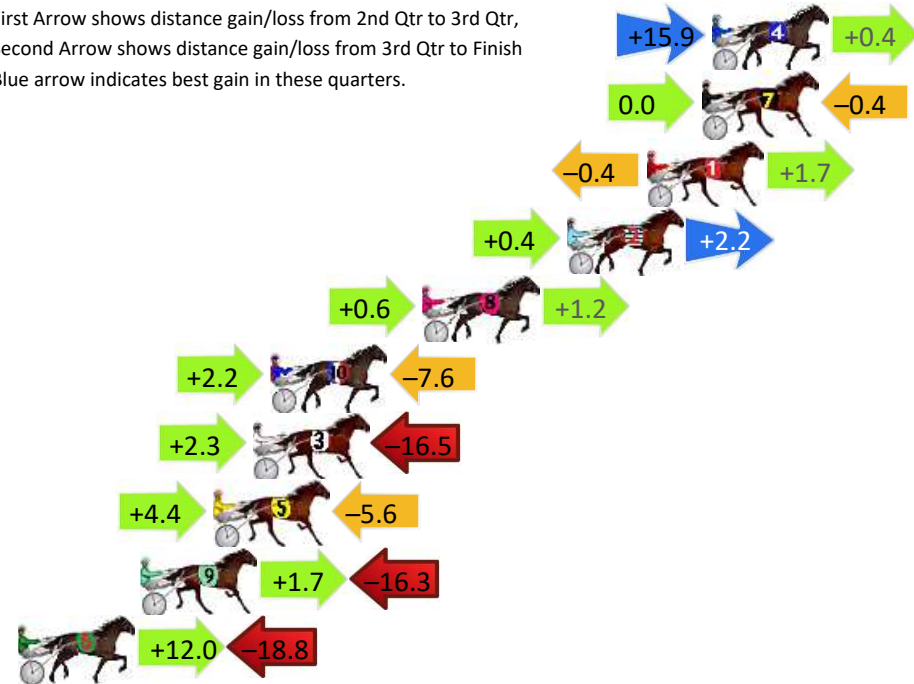

## Finish Position and metres gained

First Arrow shows distance gain/loss from 2nd Qtr to 3rd Qtr, Second Arrow shows distance gain/loss from 3rd Qtr to Finish  
Blue arrow indicates best gain in these quarters.

# Horsham Race 6 Distance 1700m

Monday, 22 June 2026

Gross Time: 2:04.00 MileRate: 1:57.40 LeadTime: 6.50s First Qtr: 29.50s Second Qtr: 31.60s Third Qtr: 29.80s Fourth Qtr: 26.60s

DATA TABLE: 800 / 400 Posi's are position from leader and (how wide the horse was at that position)