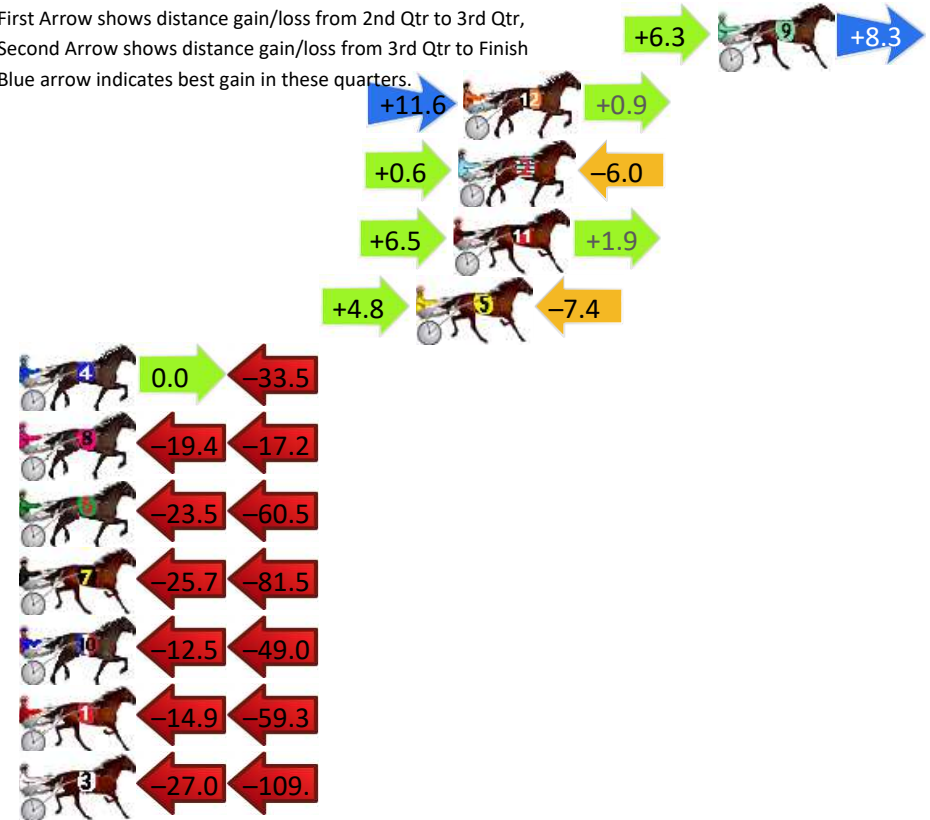

Horsham Race 7 Distance 2200m

Monday, 22 June 2026

Gross Time: 2:50.50 MileRate: 2:03.60 LeadTime: 46.80s First Qtr: 32.40s Second Qtr: 31.20s Third Qtr: 29.60s Fourth Qtr: 30.50s

DATA TABLE: 800 / 400 Posi's are position from leader and (how wide the horse was at that position)

No	Horse	Plc	Mar	800 Posi	400 Posi	Time	3rd Qtr	4th Qt
9	FREMARKS PEGGY	1	0.0m	14.6m (0)	8.3m (1)	2:50.50	29.15s	29.88s
12	SONARMI JOH	2	10.2m	22.7m (0)	11.1m (0)	2:51.31	28.76s	30.48s
2	RASTAMON	3	10.4m	5.0m (0)	4.4m (0)	2:51.33	29.56s	31.00s
11	SOSO MAJESTIC	4	10.6m	19.0m (1)	12.5m (1)	2:51.35	29.14s	30.42s
5	NIGHT WHISPERER	5	12.1m	9.5m (0)	4.7m (1)	2:51.47	29.25s	31.12s
4	CONNIES PRESIDENT	6	33.5m	0.0m (0)	0.0m (0)	2:53.17	29.60s	33.17s
8	IM EDDIE	7	70.2m	33.6m (0)	53.0m (1)	2:56.10	31.09s	32.14s
6	LAIN	8	113.5m	29.5m (0)	53.0m (0)	2:59.56	31.39s	35.60s
7	BLACKRANGE GLORY	9	145.2m	38.0m (1)	63.7m (1)	3:02.09	31.57s	37.33s
10	DONA AMALIA	10	145.8m	84.3m (0)	96.8m (0)	3:02.14	30.63s	34.91s
1	SUPREME DOLL	11	177.5m	103.3m (0)	118.2m (0)	3:04.67	30.83s	35.84s
3	CHAMPAGNES	12	328.4m	191.6m (0)	218.6m (0)	3:16.71	31.83s	40.38s

Finish Position and metres gained

First Arrow shows distance gain/loss from 2nd Qtr to 3rd Qtr, Second Arrow shows distance gain/loss from 3rd Qtr to Finish
Blue arrow indicates best gain in these quarters.