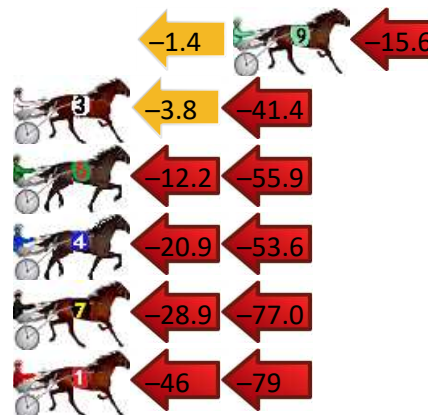

## Finish Position and metres gained

No	Horse	Plc	Mar	800 Posi	400 Posi	Time	3rd Qtr	4th Qt
2	ROSEOFTHEWINDS	1	0.0m	9.2m (0)	10.1m (1)	2:47.10	30.57s	29.83s
5	KICKABARREL	2	0.8m	0.0m (0)	0.0m (0)	2:47.16	30.50s	30.66s
9	I AM SKYE CHIOLA	3	19.2m	2.2m (1)	3.6m (1)	2:48.64	30.61s	31.87s
3	CALLINAN	4	50.2m	5.0m (0)	8.8m (0)	2:51.12	30.79s	33.95s
6	VIXAN	5	82.2m	14.1m (0)	26.3m (0)	2:53.68	31.43s	35.18s
4	LITTLER	6	95.3m	20.8m (0)	41.7m (0)	2:54.73	32.09s	35.06s
7	SPARKIE DEVINE	7	121.8m	15.9m (1)	44.8m (1)	2:56.85	32.70s	36.95s
1	COLUMBIAS GONZALES	8	135.1m	10.3m (1)	56.2m (1)	2:57.92	33.99s	37.15s

## Finish Position and metres gained

First Arrow shows distance gain/loss from 2nd Qtr to 3rd Qtr, Second Arrow shows distance gain/loss from 3rd Qtr to Finish Blue arrow indicates best gain in these quarters.

Visual positions in race at 2nd Quarter

Visual positions in race at 3rd Quarter