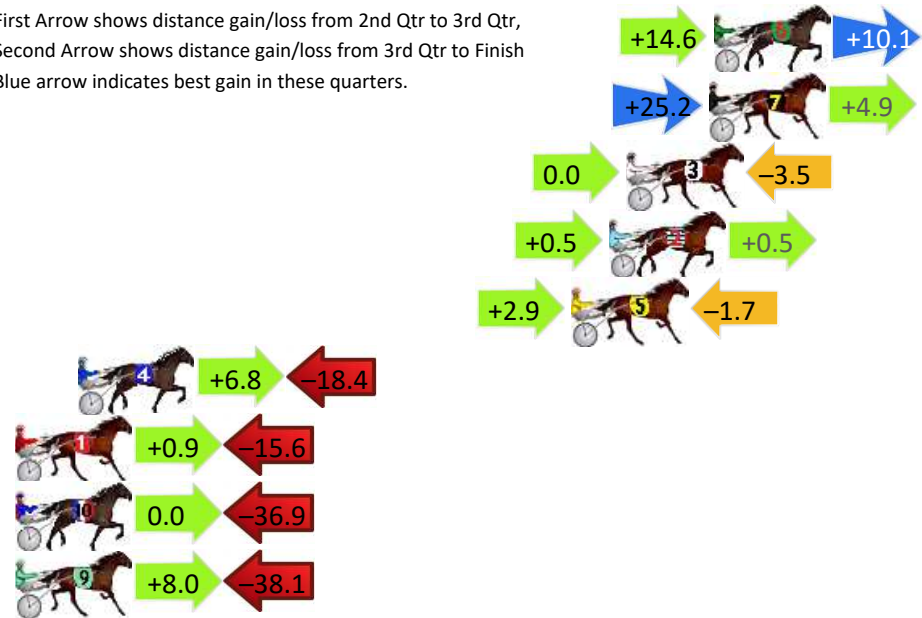

### Finish Position and metres gained

First Arrow shows distance gain/loss from 2nd Qtr to 3rd Qtr, Second Arrow shows distance gain/loss from 3rd Qtr to Finish  
Blue arrow indicates best gain in these quarters.

800

Visual positions in race at 2nd Quarter

400

Visual positions in race at 3rd Quarter

# Horsham Race 4 Distance 1700m

Monday, 22 June 2026

Gross Time: 2:03.90 MileRate: 1:57.30 LeadTime: 5.90s First Qtr: 29.40s Second Qtr: 28.70s Third Qtr: 30.00s Fourth Qtr: 29.90s

DATA TABLE: 800 / 400 Posi's are position from leader and (how wide the horse was at that position)

## Finish Position and metres gained

First Arrow shows distance gain/loss from 2nd Qtr to 3rd Qtr, Second Arrow shows distance gain/loss from 3rd Qtr to Finish. Blue arrow indicates best gain in these quarters.