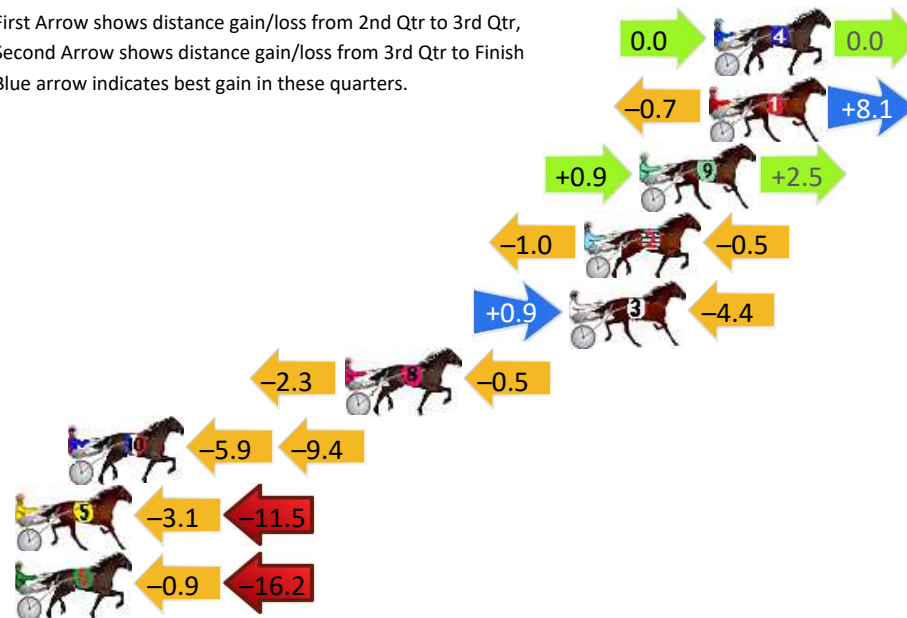

## Finish Position and metres gained

First Arrow shows distance gain/loss from 2nd Qtr to 3rd Qtr, Second Arrow shows distance gain/loss from 3rd Qtr to Finish. Blue arrow indicates best gain in these quarters.

# Horsham Race 5 Distance 2200m

Monday, 22 June 2026

Gross Time: 2:46.70 MileRate: 2:01.90 LeadTime: 45.00s First Qtr: 32.90s Second Qtr: 30.40s Third Qtr: 29.30s Fourth Qtr: 29.10s

DATA TABLE: 800 / 400 Posi's are position from leader and (how wide the horse was at that position)

No	Horse	Plc	Mar	800 Posi	400 Posi	Time	3rd Qtr	4th Qt
4	PRESIDENTIALCHANGE	1	0.0m	0.0m (0)	0.0m (0)	2:46.70	29.30s	29.10s
1	IMALLATTITUDE	2	0.2m	7.6m (0)	8.3m (0)	2:46.72	29.35s	28.52s
9	METRO MEMORY	3	3.0m	6.4m (1)	5.5m (1)	2:46.93	29.24s	28.93s
2	MISSMALACHITE	4	5.2m	3.7m (0)	4.7m (0)	2:47.10	29.37s	29.16s
3	DANCEBYTHESEASIDE	5	5.8m	2.3m (1)	1.4m (1)	2:47.14	29.24s	29.44s
8	GOODTIME MAE	6	14.8m	12.0m (0)	14.3m (0)	2:47.83	29.47s	29.19s
10	COOPER CHUBB	7	25.9m	10.6m (1)	16.5m (1)	2:48.68	29.73s	29.88s
5	TREACHEROUS SAINT	8	31.1m	16.5m (0)	19.6m (0)	2:49.07	29.52s	30.05s
6	ICANMOTOR	9	31.6m	14.5m (1)	15.4m (2)	2:49.11	29.37s	30.39s

## Finish Position and metres gained

First Arrow shows distance gain/loss from 2nd Qtr to 3rd Qtr, Second Arrow shows distance gain/loss from 3rd Qtr to Finish  
Blue arrow indicates best gain in these quarters.