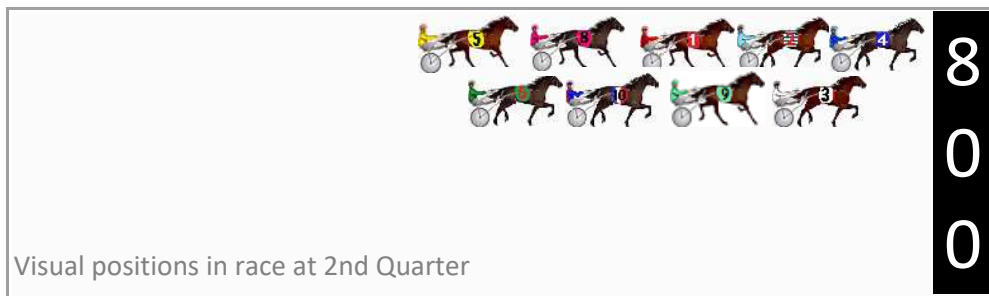

Horsham Race 5 Distance 2200m

Monday, 22 June 2026

Gross Time: 2:46.70 MileRate: 2:01.90 LeadTime: 45.00s First Qtr: 32.90s Second Qtr: 30.40s Third Qtr: 29.30s Fourth Qtr: 29.10s

DATA TABLE: 800 / 400 Posi's are position from leader and (how wide the horse was at that position)

No	Horse	Plc	Mar	800 Posi	400 Posi	Time	3rd Qtr	4th Qt
4	PRESIDENTIALCHANGE	1	0.0m	0.0m (0)	0.0m (0)	2:46.70	29.30s	29.10s
1	IMALLATTITUDE	2	0.2m	7.6m (0)	8.3m (0)	2:46.72	29.35s	28.52s
9	METRO MEMORY	3	3.0m	6.4m (1)	5.5m (1)	2:46.93	29.24s	28.93s
2	MISSMALACHITE	4	5.2m	3.7m (0)	4.7m (0)	2:47.10	29.37s	29.16s
3	DANCEBYTHESEASIDE	5	5.8m	2.3m (1)	1.4m (1)	2:47.14	29.24s	29.44s
8	GOODTIME MAE	6	14.8m	12.0m (0)	14.3m (0)	2:47.83	29.47s	29.19s
10	COOPER CHUBB	7	25.9m	10.6m (1)	16.5m (1)	2:48.68	29.73s	29.88s
5	TREACHEROUS SAINT	8	31.1m	16.5m (0)	19.6m (0)	2:49.07	29.52s	30.05s
6	ICANMOTOR	9	31.6m	14.5m (1)	15.4m (2)	2:49.11	29.37s	30.39s

Finish Position and metres gained

First Arrow shows distance gain/loss from 2nd Qtr to 3rd Qtr, Second Arrow shows distance gain/loss from 3rd Qtr to Finish
Blue arrow indicates best gain in these quarters.