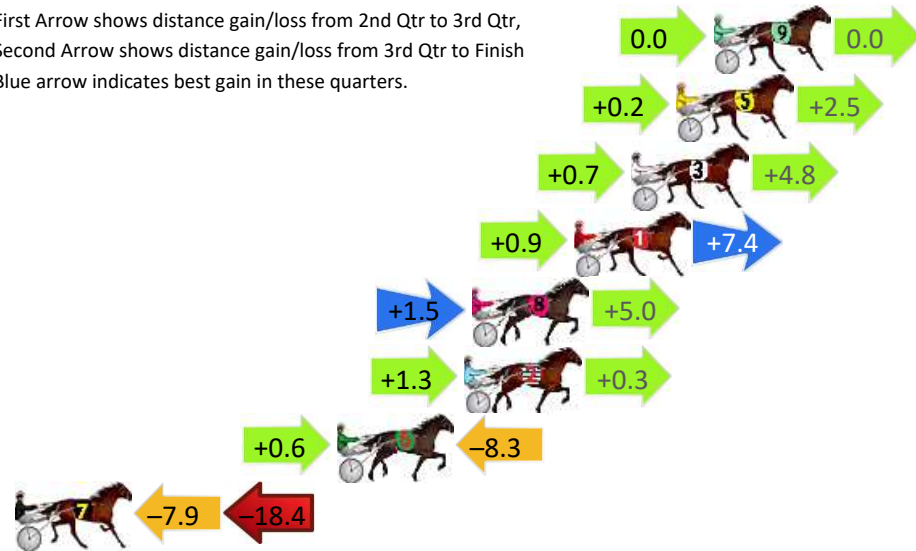

## Finish Position and metres gained

First Arrow shows distance gain/loss from 2nd Qtr to 3rd Qtr, Second Arrow shows distance gain/loss from 3rd Qtr to Finish Blue arrow indicates best gain in these quarters.

Visual positions in race at 2nd Quarter

Visual positions in race at 3rd Quarter

# Horsham Race 3 Distance 2200m

Monday, 22 June 2026

Gross Time: 2:42.00 MileRate: 1:58.50 LeadTime: 42.50s First Qtr: 31.10s Second Qtr: 30.40s Third Qtr: 28.90s Fourth Qtr: 29.10s

DATA TABLE: 800 / 400 Posi's are position from leader and (how wide the horse was at that position)

### Finish Position and metres gained

First Arrow shows distance gain/loss from 2nd Qtr to 3rd Qtr, Second Arrow shows distance gain/loss from 3rd Qtr to Finish  
Blue arrow indicates best gain in these quarters.