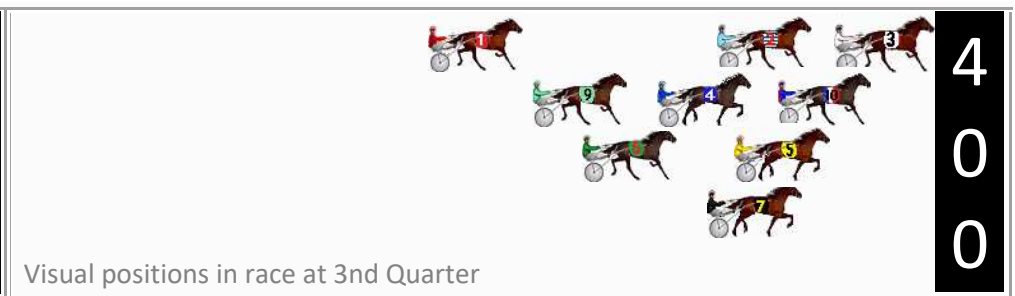

## Finish Position and metres gained

First Arrow shows distance gain/loss from 2nd Qtr to 3rd Qtr, Second Arrow shows distance gain/loss from 3rd Qtr to Finish. Blue arrow indicates best gain in these quarters.