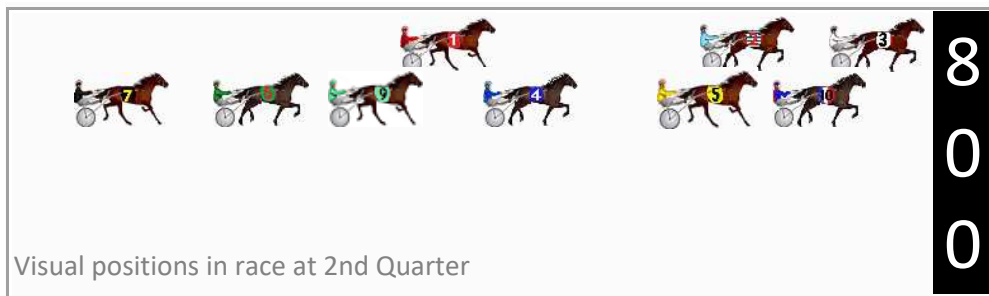

### Finish Position and metres gained

First Arrow shows distance gain/loss from 2nd Qtr to 3rd Qtr, Second Arrow shows distance gain/loss from 3rd Qtr to Finish  
Blue arrow indicates best gain in these quarters.

800

Visual positions in race at 2nd Quarter

400

Visual positions in race at 3rd Quarter

No	Horse	Plc	Mar	800 Posi	400 Posi	Time	3rd Qtr	4th Qt
6	ROCK POSTER	1	0.0m	24.7m (1)	10.1m (2)	2:03.90	28.99s	29.15s
7	EL LAZZAR	2	0.2m	30.3m (1)	5.1m (3)	2:03.92	28.22s	29.54s
3	ROYAL ROCKSTAR	3	3.5m	0.0m (0)	0.0m (0)	2:04.17	30.00s	30.17s
2	JUST LIKE NUGGET	4	4.2m	5.2m (0)	4.7m (0)	2:04.23	29.98s	29.88s
5	WATCH HIM DANCE	5	5.7m	6.9m (1)	4.0m (2)	2:04.35	29.81s	30.05s
4	ARUVAL	6	25.5m	13.9m (1)	7.1m (1)	2:05.90	29.54s	31.37s
1	EASTBRO LUNA	7	31.9m	17.2m (0)	16.3m (0)	2:06.40	29.98s	31.19s
10	KATUNTI	8	39.2m	2.3m (1)	2.3m (1)	2:06.97	30.01s	32.80s
9	PAKIKAU	9	50.2m	20.1m (1)	12.1m (1)	2:07.83	29.47s	32.93s

## Finish Position and metres gained

First Arrow shows distance gain/loss from 2nd Qtr to 3rd Qtr, Second Arrow shows distance gain/loss from 3rd Qtr to Finish. Blue arrow indicates best gain in these quarters.