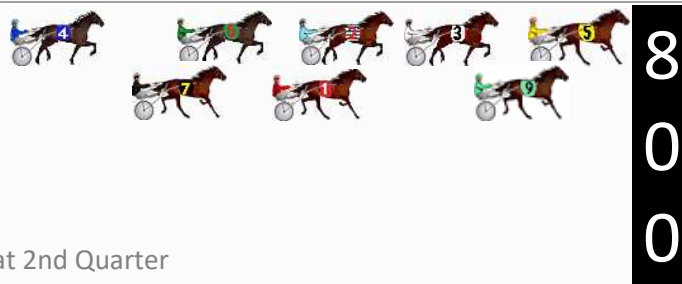

## Finish Position and metres gained

## Finish Position and metres gained

First Arrow shows distance gain/loss from 2nd Qtr to 3rd Qtr, Second Arrow shows distance gain/loss from 3rd Qtr to Finish Blue arrow indicates best gain in these quarters.