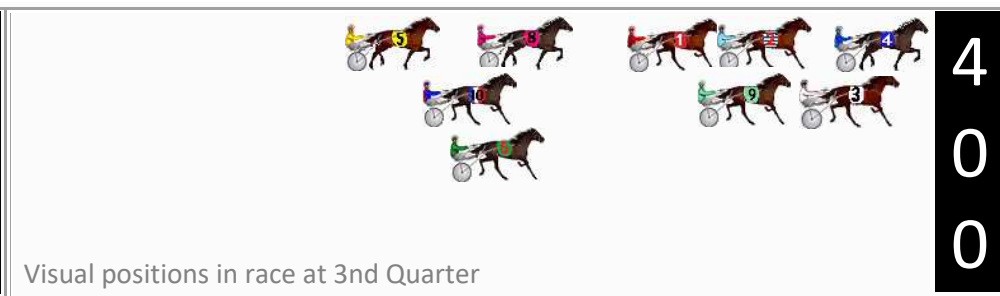

Horsham Race 5 Distance 2200m

Monday, 22 June 2026

Gross Time: 2:46.70 MileRate: 2:01.90 LeadTime: 45.00s First Qtr: 32.90s Second Qtr: 30.40s Third Qtr: 29.30s Fourth Qtr: 29.10s

DATA TABLE: 800 / 400 Posi's are position from leader and (how wide the horse was at that position)

No	Horse	Plc	Mar	800 Posi	400 Posi	Time	3rd Qtr	4th Qt
4	PRESIDENTIALCHANGE	1	0.0m	0.0m (0)	0.0m (0)	2:46.70	29.30s	29.10s
1	IMALLATTITUDE	2	0.2m	7.6m (0)	8.3m (0)	2:46.72	29.35s	28.52s
9	METRO MEMORY	3	3.0m	6.4m (1)	5.5m (1)	2:46.93	29.24s	28.93s
2	MISSMALACHITE	4	5.2m	3.7m (0)	4.7m (0)	2:47.10	29.37s	29.16s
3	DANCEBYTHESEASIDE	5	5.8m	2.3m (1)	1.4m (1)	2:47.14	29.24s	29.44s
8	GOODTIME MAE	6	14.8m	12.0m (0)	14.3m (0)	2:47.83	29.47s	29.19s
10	COOPER CHUBB	7	25.9m	10.6m (1)	16.5m (1)	2:48.68	29.73s	29.88s
5	TREACHEROUS SAINT	8	31.1m	16.5m (0)	19.6m (0)	2:49.07	29.52s	30.05s
6	ICANMOTOR	9	31.6m	14.5m (1)	15.4m (2)	2:49.11	29.37s	30.39s

Finish Position and metres gained

First Arrow shows distance gain/loss from 2nd Qtr to 3rd Qtr, Second Arrow shows distance gain/loss from 3rd Qtr to Finish
Blue arrow indicates best gain in these quarters.