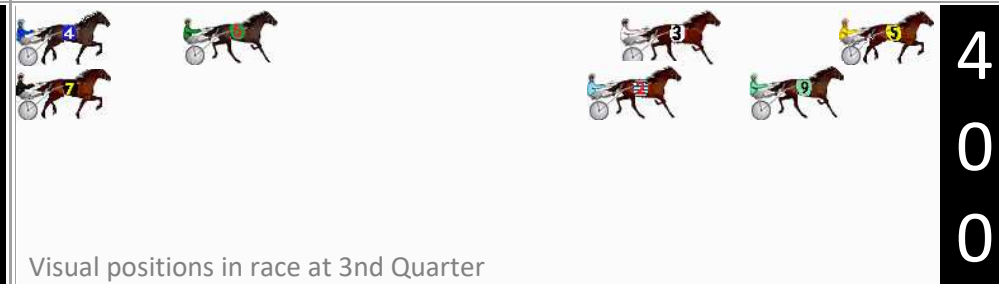

Visual positions in race at 3rd Quarter