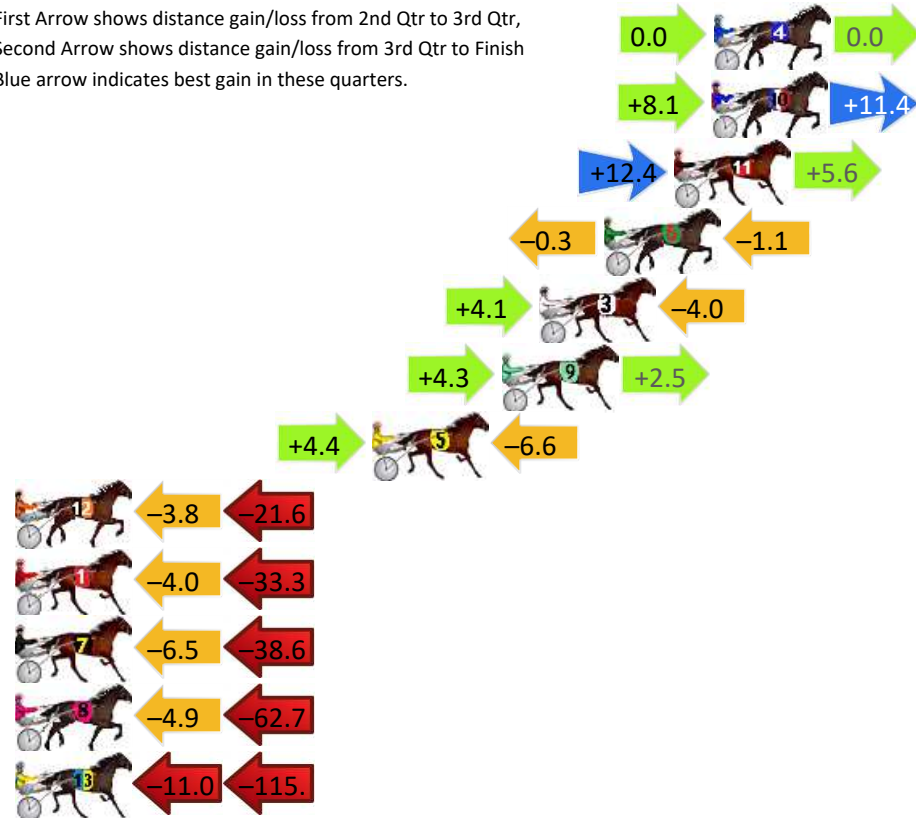

## Finish Position and metres gained

First Arrow shows distance gain/loss from 2nd Qtr to 3rd Qtr, Second Arrow shows distance gain/loss from 3rd Qtr to Finish  
Blue arrow indicates best gain in these quarters.

# Bendigo Race 2 Distance 2150m

Wednesday, 3 June 2026

Gross Time: 2:39.70 MileRate: 1:59.50 LeadTime: 38.70s First Qtr: 30.30s Second Qtr: 31.40s Third Qtr: 29.50s Fourth Qtr: 29.80s

DATA TABLE: 800 / 400 Posi's are position from leader and (how wide the horse was at that position)

No	Horse	Plc	Mar	800 Posi	400 Posi	Time	3rd Qtr	4th Qt
4	DREAMTIME NALA	1	0.0m	0.0m (0)	0.0m (0)	2:39.70	29.50s	29.80s
10	KNOW THE SCORE	2	0.1m	19.6m (1)	11.5m (2)	2:39.71	28.91s	28.96s
11	WHERE'S WOOD WOOD	3	1.6m	19.6m (2)	7.2m (2)	2:39.82	28.59s	29.39s
6	GOZO MAJOR	4	4.4m	3.0m (1)	3.3m (1)	2:40.04	29.52s	29.90s
3	SHEZABLUECHIP	5	7.0m	7.1m (1)	3.0m (2)	2:40.25	29.20s	30.13s
9	ZWICK	6	8.5m	15.3m (1)	11.0m (1)	2:40.36	29.19s	29.65s
5	SALSBOY	7	13.7m	11.5m (1)	7.1m (1)	2:40.77	29.18s	30.35s
12	IAMAWINGATE	8	39.0m	13.6m (0)	17.4m (1)	2:42.75	29.78s	31.57s
1	JERSEY SAM	9	42.4m	5.1m (0)	9.1m (0)	2:43.01	29.80s	32.44s
7	MYNAMEISRUBY	10	63.4m	18.3m (0)	24.8m (0)	2:44.65	29.99s	32.92s
8	TOMMYS LOOKOUT	11	77.2m	9.6m (0)	14.5m (0)	2:45.73	29.87s	34.76s
13	MISTER EVOLUTION	12	155.2m	28.5m (1)	39.5m (1)	2:51.82	30.32s	39.01s

## Finish Position and metres gained

First Arrow shows distance gain/loss from 2nd Qtr to 3rd Qtr, Second Arrow shows distance gain/loss from 3rd Qtr to Finish. Blue arrow indicates best gain in these quarters.