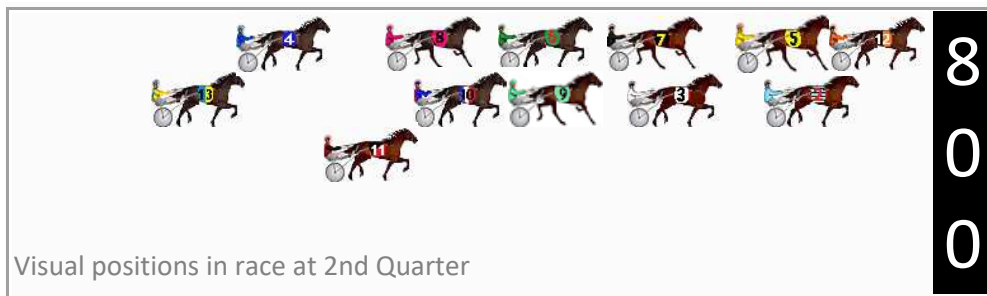

## Finish Position and metres gained

First Arrow shows distance gain/loss from 2nd Qtr to 3rd Qtr, Second Arrow shows distance gain/loss from 3rd Qtr to Finish  
Blue arrow indicates best gain in these quarters.