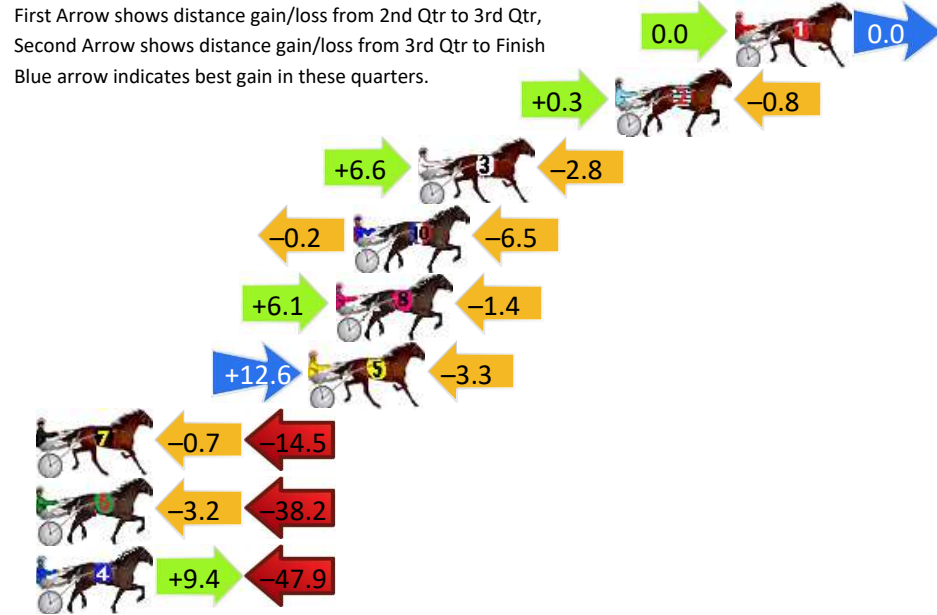

Bendigo Race 5 Distance 1650m

Wednesday, 3 June 2026

Gross Time: 2:03.60 MileRate: 2:00.60 LeadTime: 2.70s First Qtr: 28.80s Second Qtr: 30.90s Third Qtr: 30.30s Fourth Qtr: 30.90s

DATA TABLE: 800 / 400 Posi's are position from leader and (how wide the horse was at that position)

No	Horse	Plc	Mar	800 Posi	400 Posi	Time	3rd Qtr	4th Qt
1	BETSY ANNE	1	0.0m	0.0m (0)	0.0m (0)	2:03.60	30.30s	30.90s
2	RASENGAN	2	4.8m	4.3m (0)	4.0m (0)	2:03.99	30.28s	30.99s
3	HEART OF GRACELAND	3	12.7m	16.5m (1)	9.9m (2)	2:04.63	29.81s	31.18s
10	PLAYA DEL CARMEN	4	15.3m	8.6m (0)	8.8m (0)	2:04.84	30.32s	31.47s
8	IM MISS ROYALTY	5	16.0m	20.7m (1)	14.6m (1)	2:04.89	29.85s	31.08s
5	LOVE WHO	6	17.1m	26.4m (1)	13.8m (2)	2:04.98	29.36s	31.23s
7	ROBERT JOHN	7	28.0m	12.8m (0)	13.5m (0)	2:05.86	30.37s	32.13s
6	TENSION SEEKER	8	47.9m	6.5m (1)	9.7m (1)	2:07.47	30.55s	34.03s
4	JOE LOU	9	50.7m	12.2m (1)	2.8m (1)	2:07.70	29.59s	34.79s

Finish Position and metres gained

800

Visual positions in race at 2nd Quarter