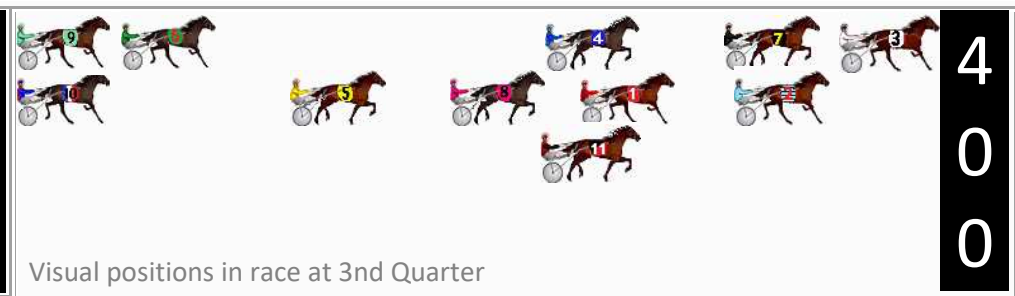

## Finish Position and metres gained

First Arrow shows distance gain/loss from 2nd Qtr to 3rd Qtr, Second Arrow shows distance gain/loss from 3rd Qtr to Finish. Blue arrow indicates best gain in these quarters.

No	Horse	Plc	Mar	800 Posi	400 Posi	Time	3rd Qtr	4th Qt
2	MATISOFF	1	0.0m	15.6m (1)	4.2m (1)	2:44.90	29.04s	31.07s
1	MI BOW	2	5.5m	11.6m (0)	10.4m (1)	2:45.35	29.82s	31.02s
3	MISS KOMMUNICATION	3	8.7m	0.0m (0)	0.0m (0)	2:45.61	29.88s	32.08s
8	SEBS GAL	4	5.9m	15.8m (0)	15.6m (1)	2:45.38	29.90s	30.64s
11	WHATSTHEGOSS	5	16.4m	19.8m (1)	12.0m (2)	2:46.25	29.30s	31.74s
7	LARAS DREAM	6	26.0m	6.0m (1)	4.6m (0)	2:47.03	29.75s	33.07s
10	ISTANBUL	7	26.2m	25.2m (2)	33.4m (1)	2:47.05	30.54s	30.84s
5	ARIVADERCHI	8	26.7m	32.2m (1)	22.0m (1)	2:47.09	29.11s	31.77s
4	EL UNO	9	31.6m	7.4m (0)	11.8m (0)	2:47.49	30.20s	32.95s
6	LITTLER	10	91.9m	11.8m (1)	28.8m (0)	2:52.44	31.08s	36.33s
9	ALDEBARAN SARIAH	11	144.2m	24.8m (1)	45.8m (0)	2:56.73	31.32s	39.08s

## Finish Position and metres gained

First Arrow shows distance gain/loss from 2nd Qtr to 3rd Qtr, Second Arrow shows distance gain/loss from 3rd Qtr to Finish  
Blue arrow indicates best gain in these quarters.