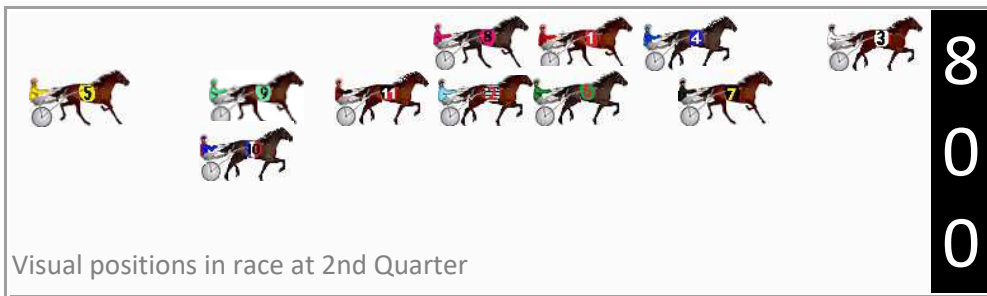

## Finish Position and metres gained

First Arrow shows distance gain/loss from 2nd Qtr to 3rd Qtr, Second Arrow shows distance gain/loss from 3rd Qtr to Finish. Blue arrow indicates best gain in these quarters.

No	Horse	Plc	Mar	800 Posi	400 Posi	Time	3rd Qtr	4th Qt
2	MATISOFF	1	0.0m	15.6m (1)	4.2m (1)	2:44.90	29.04s	31.07s
1	MI BOW	2	5.5m	11.6m (0)	10.4m (1)	2:45.35	29.82s	31.02s
3	MISS KOMMUNICATION	3	8.7m	0.0m (0)	0.0m (0)	2:45.61	29.88s	32.08s
8	SEBS GAL	4	5.9m	15.8m (0)	15.6m (1)	2:45.38	29.90s	30.64s
11	WHATSTHEGOSS	5	16.4m	19.8m (1)	12.0m (2)	2:46.25	29.30s	31.74s
7	LARAS DREAM	6	26.0m	6.0m (1)	4.6m (0)	2:47.03	29.75s	33.07s
10	ISTANBUL	7	26.2m	25.2m (2)	33.4m (1)	2:47.05	30.54s	30.84s
5	ARIVADERCHI	8	26.7m	32.2m (1)	22.0m (1)	2:47.09	29.11s	31.77s
4	EL UNO	9	31.6m	7.4m (0)	11.8m (0)	2:47.49	30.20s	32.95s
6	LITTLER	10	91.9m	11.8m (1)	28.8m (0)	2:52.44	31.08s	36.33s
9	ALDEBARAN SARIAH	11	144.2m	24.8m (1)	45.8m (0)	2:56.73	31.32s	39.08s

## Finish Position and metres gained

First Arrow shows distance gain/loss from 2nd Qtr to 3rd Qtr, Second Arrow shows distance gain/loss from 3rd Qtr to Finish  
Blue arrow indicates best gain in these quarters.