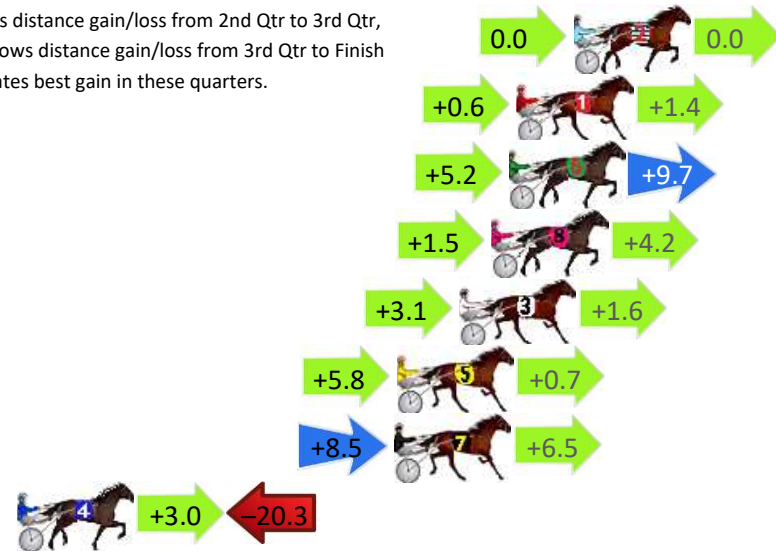

Bendigo Race 8 Distance 2150m

Wednesday, 3 June 2026

Gross Time: 2:36.40 MileRate: 1:57.10 LeadTime: 39.40s First Qtr: 30.20s Second Qtr: 30.00s Third Qtr: 28.10s Fourth Qtr: 28.70s

DATA TABLE: 800 / 400 Posi's are position from leader and (how wide the horse was at that position)

No	Horse	Plc	Mar	800 Posi	400 Posi	Time	3rd Qtr	4th Qt
2	MICHEN ROY	1	0.0m	0.0m (0)	0.0m (0)	2:36.40	28.10s	28.70s
1	MISTER JIMARINGLE	2	2.3m	4.3m (0)	3.7m (0)	2:36.57	28.06s	28.61s
6	ROYAL APPOINTMENT	3	2.6m	17.5m (1)	12.3m (2)	2:36.60	27.75s	28.03s
8	PATIRO	4	3.3m	9.0m (0)	7.5m (0)	2:36.65	28.00s	28.42s
3	ASSIGNED	5	4.6m	9.3m (1)	6.2m (1)	2:36.75	27.89s	28.61s
5	OH SWEET CREATURE	6	7.1m	13.6m (1)	7.8m (2)	2:36.93	27.70s	28.68s
7	BIZZNESS CLASS	7	7.2m	22.2m (1)	13.7m (1)	2:36.94	27.52s	28.27s
4	GOOD DAY	8	22.3m	5.0m (1)	2.0m (1)	2:38.08	27.89s	30.24s

Finish Position and metres gained

First Arrow shows distance gain/loss from 2nd Qtr to 3rd Qtr, Second Arrow shows distance gain/loss from 3rd Qtr to Finish
Blue arrow indicates best gain in these quarters.

8
0
0

Visual positions in race at 2nd Quarter