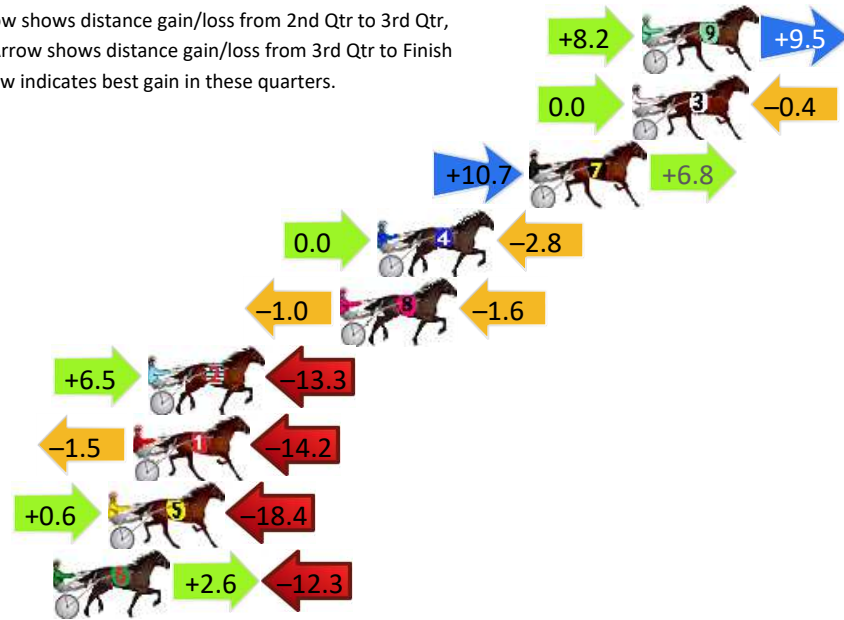

No	Horse	Plc	Mar	800 Posi	400 Posi	Time	3rd Qtr	4th Qt
1	BETSY ANNE	1	0.0m	0.0m (0)	0.0m (0)	2:03.60	30.30s	30.90s
2	RASENGAN	2	4.8m	4.3m (0)	4.0m (0)	2:03.99	30.28s	30.99s
3	HEART OF GRACELAND	3	12.7m	16.5m (1)	9.9m (2)	2:04.63	29.81s	31.18s
10	PLAYA DEL CARMEN	4	15.3m	8.6m (0)	8.8m (0)	2:04.84	30.32s	31.47s
8	IM MISS ROYALTY	5	16.0m	20.7m (1)	14.6m (1)	2:04.89	29.85s	31.08s
5	LOVE WHO	6	17.1m	26.4m (1)	13.8m (2)	2:04.98	29.36s	31.23s
7	ROBERT JOHN	7	28.0m	12.8m (0)	13.5m (0)	2:05.86	30.37s	32.13s
6	TENSION SEEKER	8	47.9m	6.5m (1)	9.7m (1)	2:07.47	30.55s	34.03s
4	JOE LOU	9	50.7m	12.2m (1)	2.8m (1)	2:07.70	29.59s	34.79s

## Finish Position and metres gained

800

Visual positions in race at 2nd Quarter

400

Visual positions in race at 3rd Quarter

# Bendigo Race 6 Distance 2150m

Wednesday, 3 June 2026

Gross Time: 2:35.10 MileRate: 1:56.10 LeadTime: 38.30s First Qtr: 29.70s Second Qtr: 30.10s Third Qtr: 28.40s Fourth Qtr: 28.60s

DATA TABLE: 800 / 400 Posi's are position from leader and (how wide the horse was at that position)

## Finish Position and metres gained

First Arrow shows distance gain/loss from 2nd Qtr to 3rd Qtr, Second Arrow shows distance gain/loss from 3rd Qtr to Finish. Blue arrow indicates best gain in these quarters.