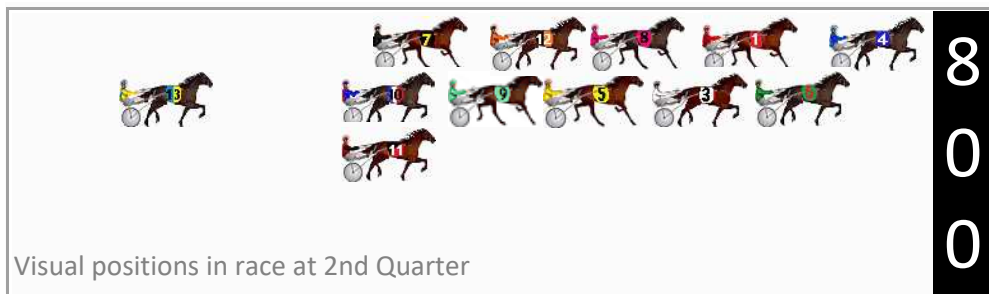

## Finish Position and metres gained

First Arrow shows distance gain/loss from 2nd Qtr to 3rd Qtr, Second Arrow shows distance gain/loss from 3rd Qtr to Finish  
Blue arrow indicates best gain in these quarters.

No	Horse	Plc	Mar	800 Posi	400 Posi	Time	3rd Qtr	4th Qt
4	DREAMTIME NALA	1	0.0m	0.0m (0)	0.0m (0)	2:39.70	29.50s	29.80s
10	KNOW THE SCORE	2	0.1m	19.6m (1)	11.5m (2)	2:39.71	28.91s	28.96s
11	WHERE'S WOOD WOOD	3	1.6m	19.6m (2)	7.2m (2)	2:39.82	28.59s	29.39s
6	GOZO MAJOR	4	4.4m	3.0m (1)	3.3m (1)	2:40.04	29.52s	29.90s
3	SHEZABLUECHIP	5	7.0m	7.1m (1)	3.0m (2)	2:40.25	29.20s	30.13s
9	ZWICK	6	8.5m	15.3m (1)	11.0m (1)	2:40.36	29.19s	29.65s
5	SALSBOY	7	13.7m	11.5m (1)	7.1m (1)	2:40.77	29.18s	30.35s
12	IAMAWINGATE	8	39.0m	13.6m (0)	17.4m (1)	2:42.75	29.78s	31.57s
1	JERSEY SAM	9	42.4m	5.1m (0)	9.1m (0)	2:43.01	29.80s	32.44s
7	MYNAMEISRUBY	10	63.4m	18.3m (0)	24.8m (0)	2:44.65	29.99s	32.92s
8	TOMMYS LOOKOUT	11	77.2m	9.6m (0)	14.5m (0)	2:45.73	29.87s	34.76s
13	MISTER EVOLUTION	12	155.2m	28.5m (1)	39.5m (1)	2:51.82	30.32s	39.01s

## Finish Position and metres gained

First Arrow shows distance gain/loss from 2nd Qtr to 3rd Qtr, Second Arrow shows distance gain/loss from 3rd Qtr to Finish. Blue arrow indicates best gain in these quarters.