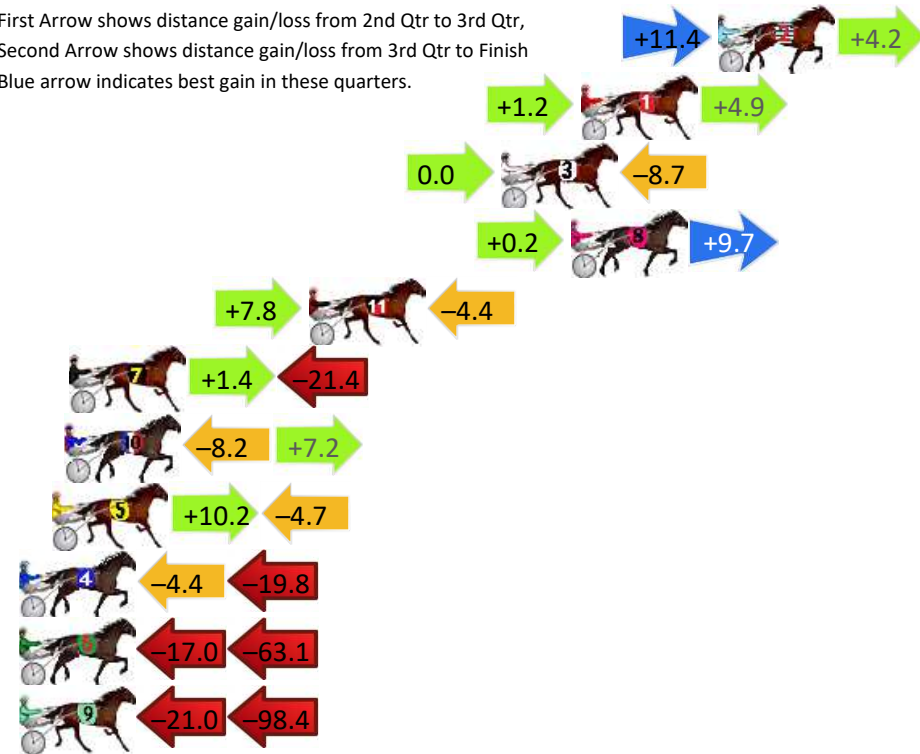

## Finish Position and metres gained

First Arrow shows distance gain/loss from 2nd Qtr to 3rd Qtr, Second Arrow shows distance gain/loss from 3rd Qtr to Finish. Blue arrow indicates best gain in these quarters.

# Bendigo Race 3 Distance 2150m

Wednesday, 3 June 2026

Gross Time: 2:44.90 MileRate: 2:03.40 LeadTime: 40.60s First Qtr: 31.80s Second Qtr: 31.20s Third Qtr: 29.90s Fourth Qtr: 31.40s

DATA TABLE: 800 / 400 Posi's are position from leader and (how wide the horse was at that position)

No	Horse	Plc	Mar	800 Posi	400 Posi	Time	3rd Qtr	4th Qt
2	MATISOFF	1	0.0m	15.6m (1)	4.2m (1)	2:44.90	29.04s	31.07s
1	MI BOW	2	5.5m	11.6m (0)	10.4m (1)	2:45.35	29.82s	31.02s
3	MISS KOMMUNICATION	3	8.7m	0.0m (0)	0.0m (0)	2:45.61	29.88s	32.08s
8	SEBS GAL	4	5.9m	15.8m (0)	15.6m (1)	2:45.38	29.90s	30.64s
11	WHATSTHEGOSS	5	16.4m	19.8m (1)	12.0m (2)	2:46.25	29.30s	31.74s
7	LARAS DREAM	6	26.0m	6.0m (1)	4.6m (0)	2:47.03	29.75s	33.07s
10	ISTANBUL	7	26.2m	25.2m (2)	33.4m (1)	2:47.05	30.54s	30.84s
5	ARIVADERCHI	8	26.7m	32.2m (1)	22.0m (1)	2:47.09	29.11s	31.77s
4	EL UNO	9	31.6m	7.4m (0)	11.8m (0)	2:47.49	30.20s	32.95s
6	LITTLER	10	91.9m	11.8m (1)	28.8m (0)	2:52.44	31.08s	36.33s
9	ALDEBARAN SARIAH	11	144.2m	24.8m (1)	45.8m (0)	2:56.73	31.32s	39.08s

## Finish Position and metres gained

First Arrow shows distance gain/loss from 2nd Qtr to 3rd Qtr, Second Arrow shows distance gain/loss from 3rd Qtr to Finish  
Blue arrow indicates best gain in these quarters.