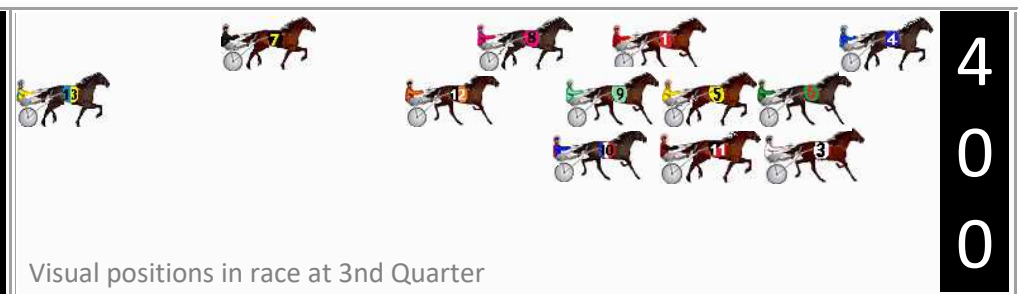

## Finish Position and metres gained

First Arrow shows distance gain/loss from 2nd Qtr to 3rd Qtr, Second Arrow shows distance gain/loss from 3rd Qtr to Finish  
Blue arrow indicates best gain in these quarters.

No	Horse	Plc	Mar	800 Posi	400 Posi	Time	3rd Qtr	4th Qt
4	DREAMTIME NALA	1	0.0m	0.0m (0)	0.0m (0)	2:39.70	29.50s	29.80s
10	KNOW THE SCORE	2	0.1m	19.6m (1)	11.5m (2)	2:39.71	28.91s	28.96s
11	WHERE'S WOOD WOOD	3	1.6m	19.6m (2)	7.2m (2)	2:39.82	28.59s	29.39s
6	GOZO MAJOR	4	4.4m	3.0m (1)	3.3m (1)	2:40.04	29.52s	29.90s
3	SHEZABLUECHIP	5	7.0m	7.1m (1)	3.0m (2)	2:40.25	29.20s	30.13s
9	ZWICK	6	8.5m	15.3m (1)	11.0m (1)	2:40.36	29.19s	29.65s
5	SALSBOY	7	13.7m	11.5m (1)	7.1m (1)	2:40.77	29.18s	30.35s
12	IAMAWINGATE	8	39.0m	13.6m (0)	17.4m (1)	2:42.75	29.78s	31.57s
1	JERSEY SAM	9	42.4m	5.1m (0)	9.1m (0)	2:43.01	29.80s	32.44s
7	MYNAMEISRUBY	10	63.4m	18.3m (0)	24.8m (0)	2:44.65	29.99s	32.92s
8	TOMMYS LOOKOUT	11	77.2m	9.6m (0)	14.5m (0)	2:45.73	29.87s	34.76s
13	MISTER EVOLUTION	12	155.2m	28.5m (1)	39.5m (1)	2:51.82	30.32s	39.01s

## Finish Position and metres gained

First Arrow shows distance gain/loss from 2nd Qtr to 3rd Qtr, Second Arrow shows distance gain/loss from 3rd Qtr to Finish. Blue arrow indicates best gain in these quarters.