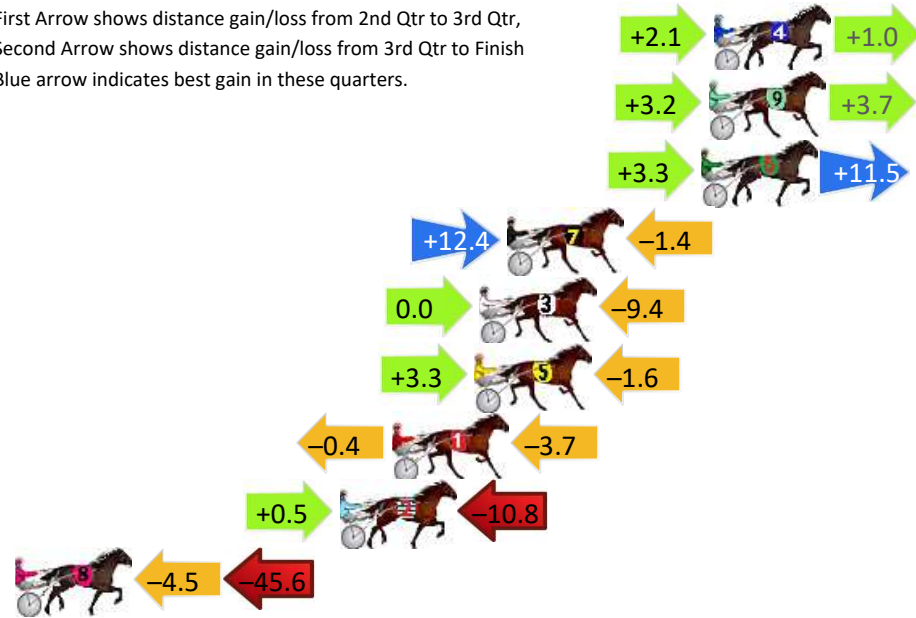

Bendigo Race 7 Distance 1650m

Wednesday, 3 June 2026

Gross Time: 1:59.10 MileRate: 1:56.10 LeadTime: 2.90s First Qtr: 28.30s Second Qtr: 30.40s Third Qtr: 28.50s Fourth Qtr: 29.00s

DATA TABLE: 800 / 400 Posi's are position from leader and (how wide the horse was at that position)

No	Horse	Plc	Mar	800 Posi	400 Posi	Time	3rd Qtr	4th Qt
4	TRYX VIXEN	1	0.0m	3.1m (1)	1.0m (1)	1:59.10	28.35s	28.93s
9	JILLIBY ILLUSION	2	0.2m	7.1m (1)	3.9m (2)	1:59.12	28.28s	28.74s
6	BETTORSWEETVICTORY	3	0.5m	15.3m (1)	12.0m (2)	1:59.14	28.28s	28.18s
7	DIVINE TILLY	4	8.3m	19.3m (1)	6.9m (3)	1:59.73	27.62s	29.14s
3	COLORADO GIRL	5	9.4m	0.0m (0)	0.0m (0)	1:59.82	28.50s	29.72s
5	WILD IDEAL	6	9.6m	11.3m (1)	8.0m (2)	1:59.83	28.27s	29.16s
1	DOT BALL	7	12.9m	8.8m (0)	9.2m (0)	2:00.08	28.54s	29.32s
2	POLLY PEACHUM	8	15.0m	4.7m (0)	4.2m (0)	2:00.24	28.47s	29.84s
8	SHE REALLY MATTERS	9	63.2m	13.1m (0)	17.6m (0)	2:03.91	28.83s	32.55s

Finish Position and metres gained

First Arrow shows distance gain/loss from 2nd Qtr to 3rd Qtr, Second Arrow shows distance gain/loss from 3rd Qtr to Finish
Blue arrow indicates best gain in these quarters.

800

Visual positions in race at 2nd Quarter