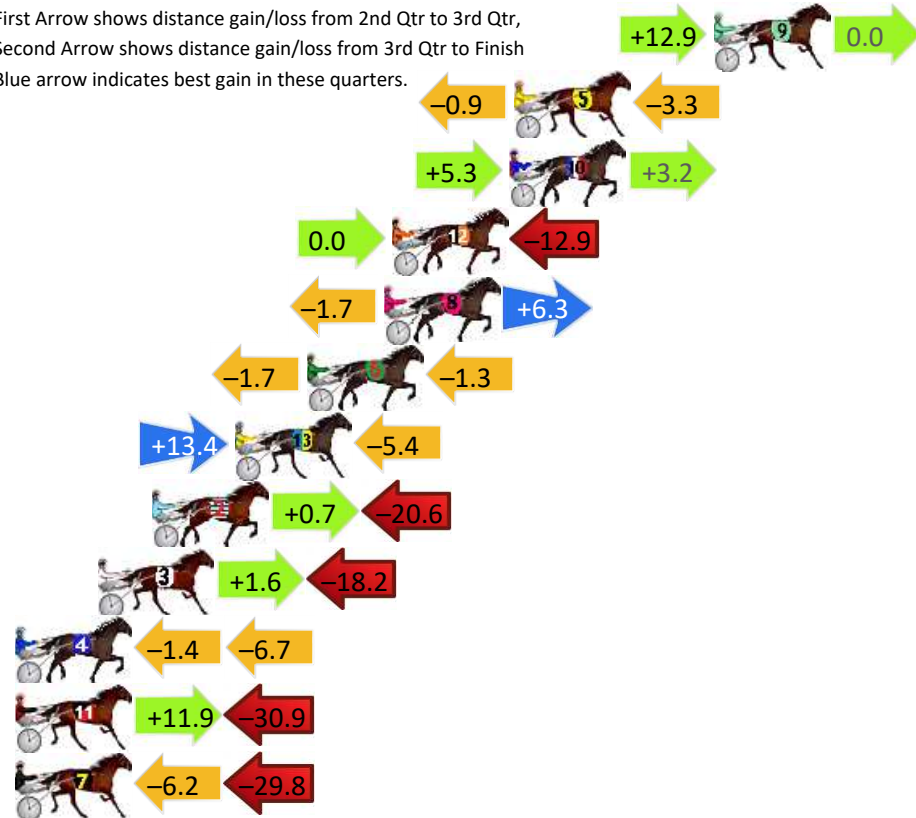

# Bendigo Race 1 Distance 2150m

Wednesday, 3 June 2026

Gross Time: 2:38.70 MileRate: 1:58.80 LeadTime: 38.80s First Qtr: 29.30s Second Qtr: 30.30s Third Qtr: 29.40s Fourth Qtr: 30.90s

DATA TABLE: 800 / 400 Posi's are position from leader and (how wide the horse was at that position)

## Finish Position and metres gained

First Arrow shows distance gain/loss from 2nd Qtr to 3rd Qtr, Second Arrow shows distance gain/loss from 3rd Qtr to Finish  
Blue arrow indicates best gain in these quarters.

## Finish Position and metres gained

First Arrow shows distance gain/loss from 2nd Qtr to 3rd Qtr, Second Arrow shows distance gain/loss from 3rd Qtr to Finish. Blue arrow indicates best gain in these quarters.