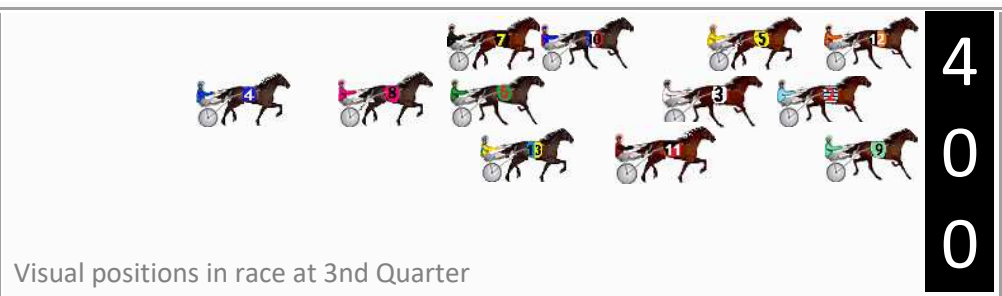

## Finish Position and metres gained

First Arrow shows distance gain/loss from 2nd Qtr to 3rd Qtr, Second Arrow shows distance gain/loss from 3rd Qtr to Finish  
Blue arrow indicates best gain in these quarters.