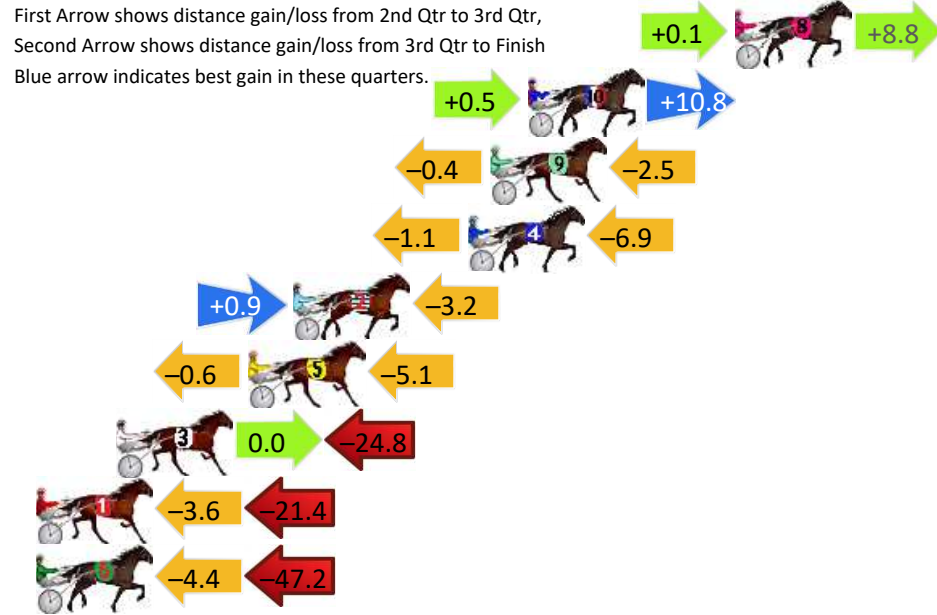

Bendigo Race 4 Distance 2150m

Wednesday, 3 June 2026

Gross Time: 2:37.00 MileRate: 1:57.50 LeadTime: 38.70s First Qtr: 30.40s Second Qtr: 30.20s Third Qtr: 28.50s Fourth Qtr: 29.20s

DATA TABLE: 800 / 400 Posi's are position from leader and (how wide the horse was at that position)

No	Horse	Plc	Mar	800 Posi	400 Posi	Time	3rd Qtr	4th Qt
8	TIVOLI	1	0.0m	8.9m (0)	8.8m (3)	2:37.00	28.50s	28.57s
10	CELESTIAL ZODIAC	2	8.3m	19.6m (1)	19.1m (1)	2:37.64	28.48s	28.47s
9	INTERPRETATION	3	9.8m	6.9m (1)	7.3m (2)	2:37.75	28.53s	29.43s
4	DIRECT COMMAND	4	10.7m	2.7m (1)	3.8m (1)	2:37.82	28.58s	29.75s
2	SHAQ	5	17.7m	15.4m (1)	14.5m (1)	2:38.36	28.45s	29.52s
5	VINNY ROCK	6	19.5m	13.8m (0)	14.4m (0)	2:38.49	28.55s	29.66s
3	KYRGIOS	7	24.8m	0.0m (0)	0.0m (0)	2:38.90	28.50s	31.10s
1	LORIMERMAJOR	8	30.2m	5.2m (0)	8.8m (0)	2:39.31	28.76s	30.88s
6	OUTBACK QUEENIE	9	62.8m	11.2m (1)	15.6m (2)	2:41.81	28.83s	32.89s

Finish Position and metres gained

800

Visual positions in race at 2nd Quarter