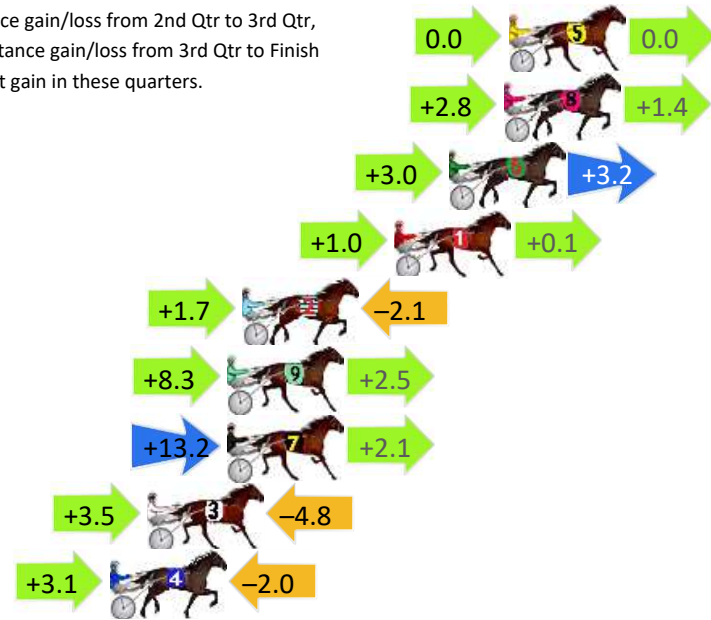

Finish Position and metres gained

First Arrow shows distance gain/loss from 2nd Qtr to 3rd Qtr, Second Arrow shows distance gain/loss from 3rd Qtr to Finish. Blue arrow indicates best gain in these quarters.

Ballarat Race 4 Distance 2200m

Thursday, 11 June 2026

Gross Time: 2:40.10 MileRate: 1:57.10 LeadTime: 42.00s First Qtr: 30.20s Second Qtr: 31.40s Third Qtr: 28.40s Fourth Qtr: 28.10s

DATA TABLE: 800 / 400 Posi's are position from leader and (how wide the horse was at that position)

NoHorse	Plc	Mar	800 Posi	400 Posi	Time	3rd Qtr	4th Qt
5 DANCE AFFAIR	1	0.0m	0.0m (0)	0.0m (0)	2:40.10	28.40s	28.10s
8 KEAYANG SWEETHEART	2	0.2m	4.4m (1)	1.6m (1)	2:40.11	28.20s	28.00s
6 RANGER RICK	3	2.4m	8.6m (1)	5.6m (1)	2:40.28	28.18s	27.89s
1 THE DEVILS FLAME	4	4.6m	5.7m (0)	4.7m (0)	2:40.44	28.33s	28.11s
2 SUPER CODE	5	10.7m	10.3m (0)	8.6m (0)	2:40.89	28.27s	28.29s
9 MIGHTY JOLT	6	11.3m	22.1m (1)	13.8m (2)	2:40.93	27.81s	27.96s
7 SPIRIT OF SAHARA	7	11.3m	26.6m (1)	13.4m (0)	2:40.93	27.46s	27.99s
3 THE SPORTZ STAR	8	14.5m	13.2m (1)	9.7m (1)	2:41.17	28.15s	28.49s
4 RABADA	9	16.0m	17.1m (1)	14.0m (1)	2:41.28	28.17s	28.30s

Finish Position and metres gained

First Arrow shows distance gain/loss from 2nd Qtr to 3rd Qtr, Second Arrow shows distance gain/loss from 3rd Qtr to Finish Blue arrow indicates best gain in these quarters.