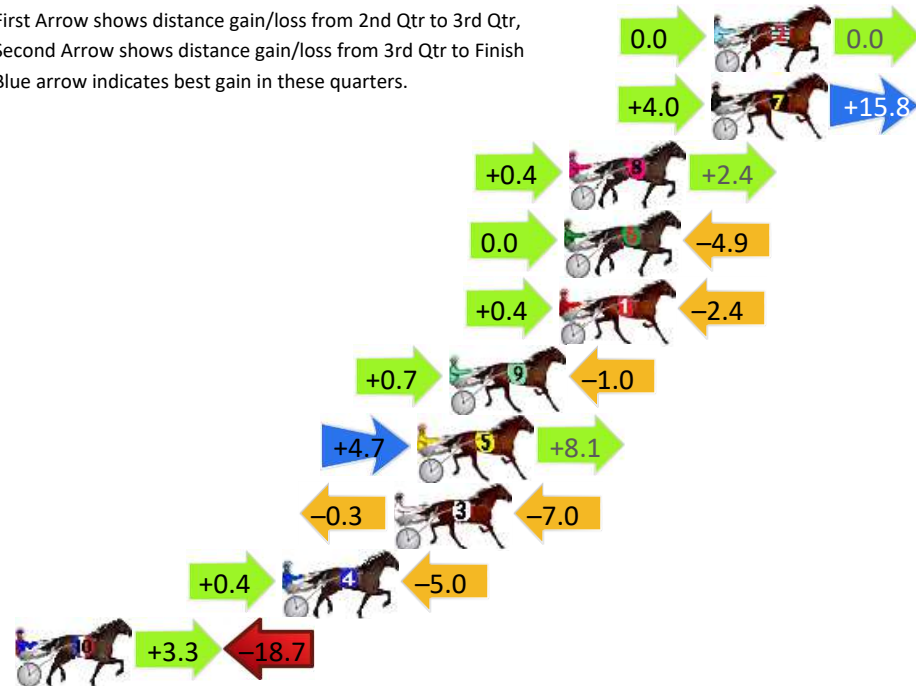

DATA TABLE: 800 / 400 Posi's are position from leader and (how wide the horse was at that position)

No	Horse	Plc	Mar	800 Posi	400 Posi	Time	3rd Qtr	4th Qt
2	COMEANDSEE	1	0.0m	0.0m (0)	0.0m (0)	2:01.90	28.60s	26.70s
3	BAYSTYLE	2	5.9m	4.7m (0)	5.2m (0)	2:02.32	28.63s	26.76s
5	SOME HIGH	3	7.4m	6.9m (1)	8.3m (1)	2:02.42	28.68s	26.65s
7	CARDIGAN SNIPER	4	9.2m	2.5m (1)	3.1m (1)	2:02.55	28.63s	27.14s
9	THEMIDNIGHTEXPRESS	5	11.6m	8.9m (0)	10.2m (0)	2:02.72	28.67s	26.82s
6	CRIPPA	6	25.4m	16.0m (1)	16.0m (0)	2:03.69	28.56s	27.39s
4	STERLING GIGI	7	28.8m	11.0m (1)	13.7m (1)	2:03.93	28.76s	27.79s
1	KAHULA	8	589.4m	352.0m (0)	391.8m (0)	2:43.38	30.50s	41.25s

Finish Position and metres gained

Ballarat Race 6 Distance 2200m

Thursday, 11 June 2026

Gross Time: 2:45.20 MileRate: 2:00.80 LeadTime: 44.60s First Qtr: 32.30s Second Qtr: 31.20s Third Qtr: 28.50s Fourth Qtr: 28.60s

DATA TABLE: 800 / 400 Posi's are position from leader and (how wide the horse was at that position)

No	Horse	Plc	Mar	800 Posi	400 Posi	Time	3rd Qtr	4th Qt
2	EXOTIC CHESTER	1	0.0m	0.0m (0)	0.0m (0)	2:45.20	28.50s	28.60s
7	BETTOR PUNTER	2	0.1m	19.9m (1)	15.9m (2)	2:45.21	28.22s	27.48s
8	TORQUE IN HEAVEN	3	5.8m	8.6m (0)	8.2m (0)	2:45.64	28.47s	28.46s
6	WATCH HIM DANCE	4	6.0m	1.1m (1)	1.1m (1)	2:45.65	28.50s	28.97s
1	HANORA	5	6.2m	4.2m (0)	3.8m (0)	2:45.67	28.47s	28.80s
9	LIV ON LOVE	6	10.6m	10.3m (1)	9.6m (1)	2:46.00	28.45s	28.72s
5	IMALLATTITUDE	7	11.9m	24.7m (1)	20.0m (2)	2:46.09	28.17s	28.07s
3	PONTIAN GIRL	8	12.8m	5.5m (1)	5.8m (1)	2:46.16	28.52s	29.15s
4	COOPER CHUBB	9	17.3m	12.7m (0)	12.3m (0)	2:46.50	28.47s	29.03s
10	CURRYINAHURRY	10	30.7m	15.3m (1)	12.0m (2)	2:47.51	28.27s	30.06s

Finish Position and metres gained

First Arrow shows distance gain/loss from 2nd Qtr to 3rd Qtr, Second Arrow shows distance gain/loss from 3rd Qtr to Finish
Blue arrow indicates best gain in these quarters.