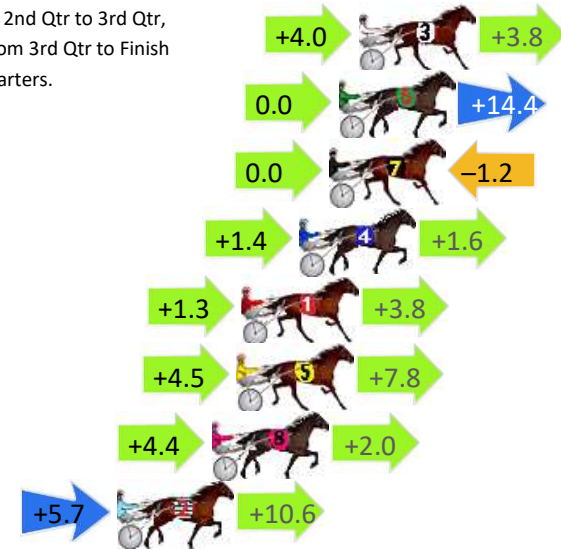

Finish Position and metres gained

First Arrow shows distance gain/loss from 2nd Qtr to 3rd Qtr, Second Arrow shows distance gain/loss from 3rd Qtr to Finish
Blue arrow indicates best gain in these quarters.

800

Visual positions in race at 2nd Quarter

400

Visual positions in race at 3rd Quarter

Ballarat Race 7 Distance 1710m

Thursday, 11 June 2026

Gross Time: 2:08.70 MileRate: 2:01.20 LeadTime: 6.90s First Qtr: 29.90s Second Qtr: 32.10s Third Qtr: 29.90s Fourth Qtr: 29.90s

DATA TABLE: 800 / 400 Posi's are position from leader and (how wide the horse was at that position)

No	Horse	Plc	Mar	800 Posi	400 Posi	Time	3rd Qtr	4th Qt
3	AT THE DISTANCE	1	0.0m	7.8m (1)	3.8m (1)	2:08.70	29.60s	29.62s
6	WALKIN UNDERSTARZ	2	0.8m	15.2m (0)	15.2m (0)	2:08.76	29.90s	28.83s
7	AGAINST THE BRIDLE	3	1.2m	0.0m (0)	0.0m (0)	2:08.79	29.90s	29.99s
4	NO TELLING HEATHER	4	2.4m	5.4m (0)	4.0m (0)	2:08.89	29.80s	29.79s
1	JAKEE BOY	5	4.7m	9.8m (0)	8.5m (0)	2:09.07	29.80s	29.64s
5	SNICKERS EXPRESS	6	4.9m	17.2m (1)	12.7m (1)	2:09.08	29.56s	29.34s
8	WATCH THE BAY	7	5.9m	12.3m (1)	7.9m (2)	2:09.16	29.58s	29.77s
2	JETAWAY SAINT	8	9.7m	26.0m (0)	20.3m (1)	2:09.46	29.48s	29.15s