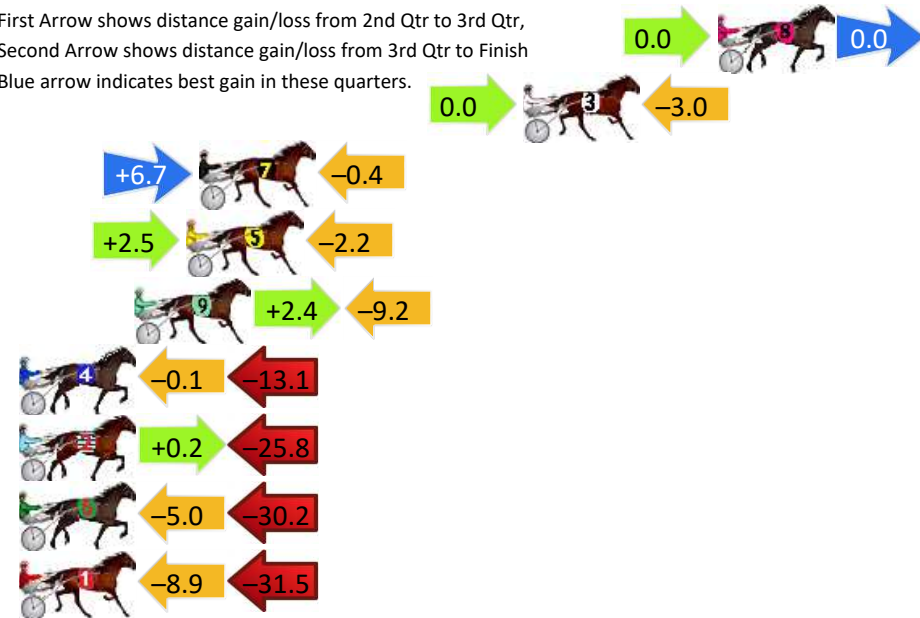

Finish Position and metres gained

First Arrow shows distance gain/loss from 2nd Qtr to 3rd Qtr, Second Arrow shows distance gain/loss from 3rd Qtr to Finish. Blue arrow indicates best gain in these quarters.

Ballarat Race 3 Distance 2200m

Thursday, 11 June 2026

Gross Time: 2:35.80 MileRate: 1:54.00 LeadTime: 39.90s First Qtr: 29.80s Second Qtr: 30.50s Third Qtr: 27.60s Fourth Qtr: 28.00s

DATA TABLE: 800 / 400 Posi's are position from leader and (how wide the horse was at that position)