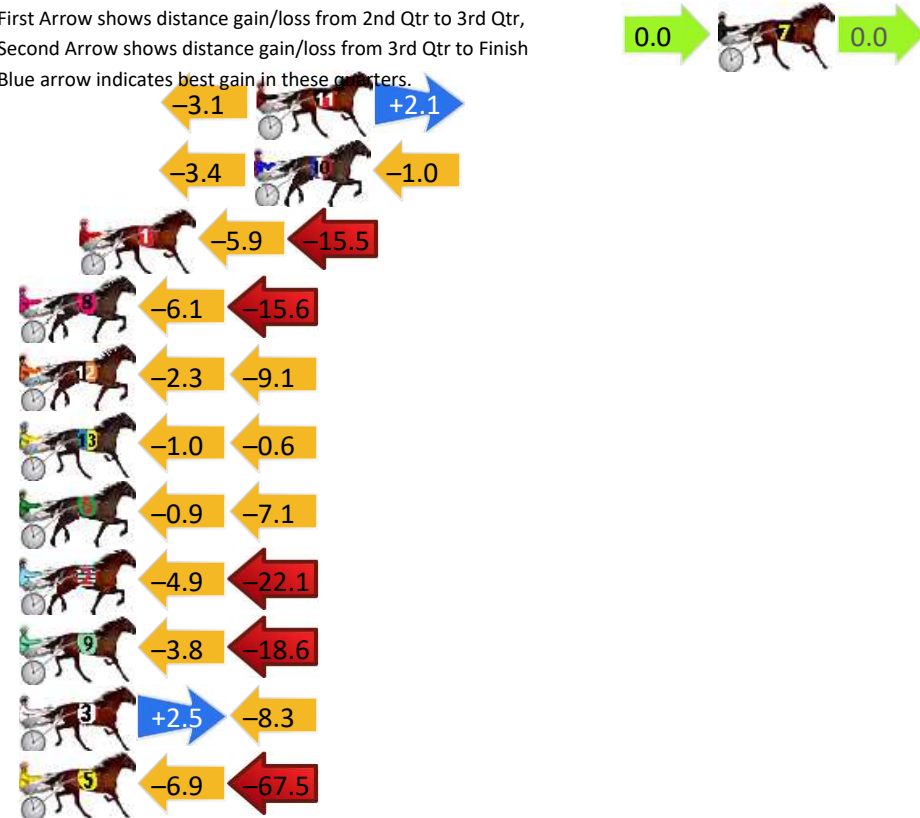

Ballarat Race 1 Distance 1710m

Thursday, 11 June 2026

Gross Time: 2:01.10 MileRate: 1:53.00 LeadTime: 7.00s First Qtr: 29.10s Second Qtr: 29.10s Third Qtr: 28.10s Fourth Qtr: 27.80s

DATA TABLE: 800 / 400 Posi's are position from leader and (how wide the horse was at that position)

No	Horse	Plc	Mar	800 Posi	400 Posi	Time	3rd Qtr	4th Qt
7	THE FINAL DANCE	1	0.0m	0.0m (0)	0.0m (0)	2:01.10	28.10s	27.80s
11	ARZALI ROCKSTAR	2	18.5m	17.5m (0)	20.6m (0)	2:02.45	28.31s	27.72s
10	JANIEBQUICK	3	18.6m	14.2m (1)	17.6m (2)	2:02.46	28.33s	27.94s
1	GOZO MAJOR	4	25.6m	4.2m (0)	10.1m (0)	2:02.97	28.51s	28.97s
8	EMJAY JAZZ	5	31.0m	9.3m (0)	15.4m (0)	2:03.37	28.52s	29.00s
12	IM THE REASON	6	31.0m	19.6m (1)	21.9m (2)	2:03.37	28.25s	28.55s
13	COLORADO GIRL	7	32.1m	30.5m (1)	31.5m (2)	2:03.45	28.16s	27.96s
6	QUICK DECISION	8	33.3m	25.3m (1)	26.2m (2)	2:03.53	28.15s	28.41s
2	ZWICK	9	34.9m	7.9m (1)	12.8m (2)	2:03.65	28.44s	29.46s
9	TOBYS SHOUT	10	35.6m	13.2m (0)	17.0m (1)	2:03.70	28.36s	29.22s
3	GLENLINE	11	43.0m	37.2m (1)	34.7m (1)	2:04.24	27.91s	28.53s
5	FIRESIDE	12	77.3m	2.9m (1)	9.8m (1)	2:06.75	28.58s	32.77s

Finish Position and metres gained

First Arrow shows distance gain/loss from 2nd Qtr to 3rd Qtr, Second Arrow shows distance gain/loss from 3rd Qtr to Finish
Blue arrow indicates best gain in these quarters.