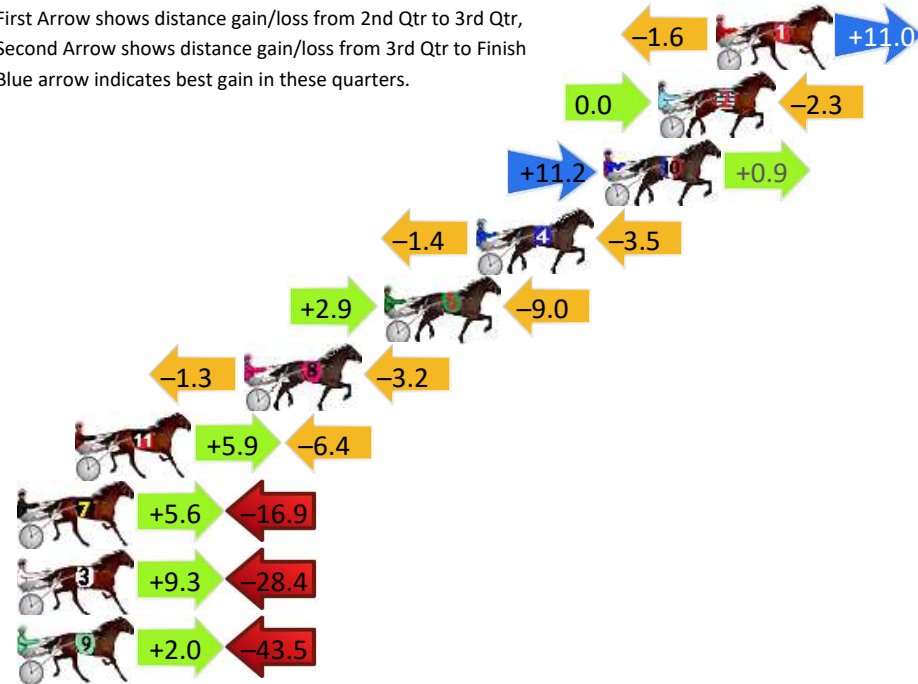

Finish Position and metres gained

First Arrow shows distance gain/loss from 2nd Qtr to 3rd Qtr, Second Arrow shows distance gain/loss from 3rd Qtr to Finish
Blue arrow indicates best gain in these quarters.

Ballarat Race 2 Distance 2200m

Thursday, 11 June 2026

Gross Time: 2:45.80 MileRate: 2:01.30 LeadTime: 43.90s First Qtr: 32.40s Second Qtr: 31.20s Third Qtr: 29.10s Fourth Qtr: 29.20s

DATA TABLE: 800 / 400 Posi's are position from leader and (how wide the horse was at that position)

No	Horse	Plc	Mar	800 Posi	400 Posi	Time	3rd Qtr	4th Qt
1	DELS DESTINY	1	0.0m	9.4m (0)	11.0m (0)	2:45.80	29.22s	28.40s
2	OFF YOUR FACESKI	2	2.3m	0.0m (0)	0.0m (0)	2:45.98	29.10s	29.38s
10	ROMANTIC NINA	3	4.5m	16.6m (1)	5.4m (2)	2:46.14	28.29s	29.15s
4	NIGHT FLIGHT	4	9.6m	4.7m (0)	6.1m (0)	2:46.54	29.20s	29.50s
6	IM EDDIE	5	13.3m	7.2m (1)	4.3m (1)	2:46.82	28.89s	29.91s
8	BLACK AND GOLD	6	18.9m	14.4m (0)	15.7m (0)	2:47.25	29.20s	29.51s
11	JUST ABIT DUSTY	7	25.7m	25.2m (1)	19.3m (2)	2:47.77	28.68s	29.77s
7	MOREEP	8	32.0m	20.7m (1)	15.1m (2)	2:48.25	28.69s	30.56s
3	EL TORNADO	9	52.8m	33.7m (0)	24.4m (0)	2:49.84	28.43s	31.47s
9	SCAR	10	53.3m	11.8m (1)	9.8m (1)	2:49.88	28.96s	32.57s

Finish Position and metres gained

First Arrow shows distance gain/loss from 2nd Qtr to 3rd Qtr, Second Arrow shows distance gain/loss from 3rd Qtr to Finish. Blue arrow indicates best gain in these quarters.