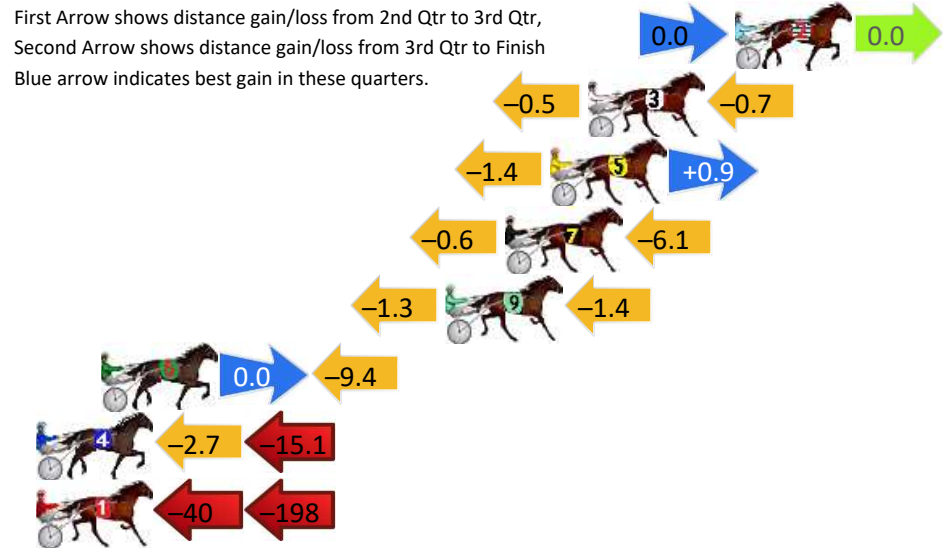

Ballarat Race 5 Distance 1710m

Thursday, 11 June 2026

Gross Time: 2:01.90 MileRate: 1:54.70 LeadTime: 6.60s First Qtr: 29.20s Second Qtr: 30.80s Third Qtr: 28.60s Fourth Qtr: 26.70s

DATA TABLE: 800 / 400 Posi's are position from leader and (how wide the horse was at that position)

No	Horse	Plc	Mar	800 Posi	400 Posi	Time	3rd Qtr	4th Qt
2	COMEANDSEE	1	0.0m	0.0m (0)	0.0m (0)	2:01.90	28.60s	26.70s
3	BAYSTYLE	2	5.9m	4.7m (0)	5.2m (0)	2:02.32	28.63s	26.76s
5	SOME HIGH	3	7.4m	6.9m (1)	8.3m (1)	2:02.42	28.68s	26.65s
7	CARDIGAN SNIPER	4	9.2m	2.5m (1)	3.1m (1)	2:02.55	28.63s	27.14s
9	THEMIDNIGHTEXPRESS	5	11.6m	8.9m (0)	10.2m (0)	2:02.72	28.67s	26.82s
6	CRIPPA	6	25.4m	16.0m (1)	16.0m (0)	2:03.69	28.56s	27.39s
4	STERLING GIGI	7	28.8m	11.0m (1)	13.7m (1)	2:03.93	28.76s	27.79s
1	KAHULA	8	589.4m	352.0m (0)	391.8m (0)	2:43.38	30.50s	41.25s

Finish Position and metres gained