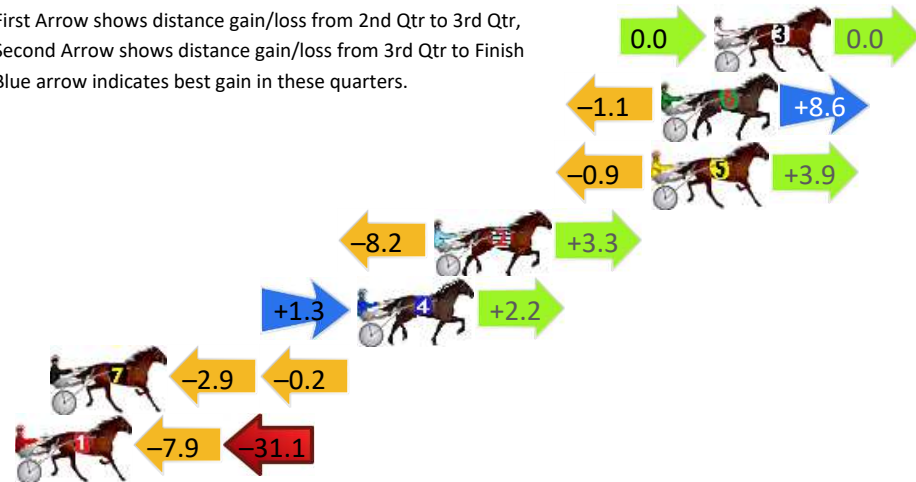

Finish Position and metres gained

First Arrow shows distance gain/loss from 2nd Qtr to 3rd Qtr, Second Arrow shows distance gain/loss from 3rd Qtr to Finish
Blue arrow indicates best gain in these quarters.

Ballarat Race 8 Distance 1710m

Thursday, 11 June 2026

Gross Time: 2:09.40 MileRate: 2:01.70 LeadTime: 6.90s First Qtr: 32.20s Second Qtr: 29.40s Third Qtr: 29.70s Fourth Qtr: 31.20s

DATA TABLE: 800 / 400 Posi's are position from leader and (how wide the horse was at that position)

NoHorse	Plc	Mar	800 Posi	400 Posi	Time	3rd Qtr	4th Qt
3 ROBERT JOHN	1	0.0m	0.0m (1)	0.0m (0)	2:09.40	29.70s	31.20s
6 RASENGAN	2	2.1m	9.6m (1)	10.7m (1)	2:09.57	29.81s	30.56s
5 NUCLEAR ATTITUDE	3	2.5m	5.5m (1)	6.4m (1)	2:09.60	29.78s	30.92s
2 TOUCHANDGO	4	11.2m	6.3m (0)	14.5m (0)	2:10.31	30.34s	31.01s
4 JOE LOU	5	14.3m	17.8m (1)	16.5m (1)	2:10.57	29.65s	31.12s
7 KENTUCKY JIM	6	26.6m	23.5m (0)	26.4m (0)	2:11.57	29.98s	31.37s
1 JACKOFALLTRADES	7	40.4m	1.4m (0)	9.3m (0)	2:12.70	30.30s	33.80s